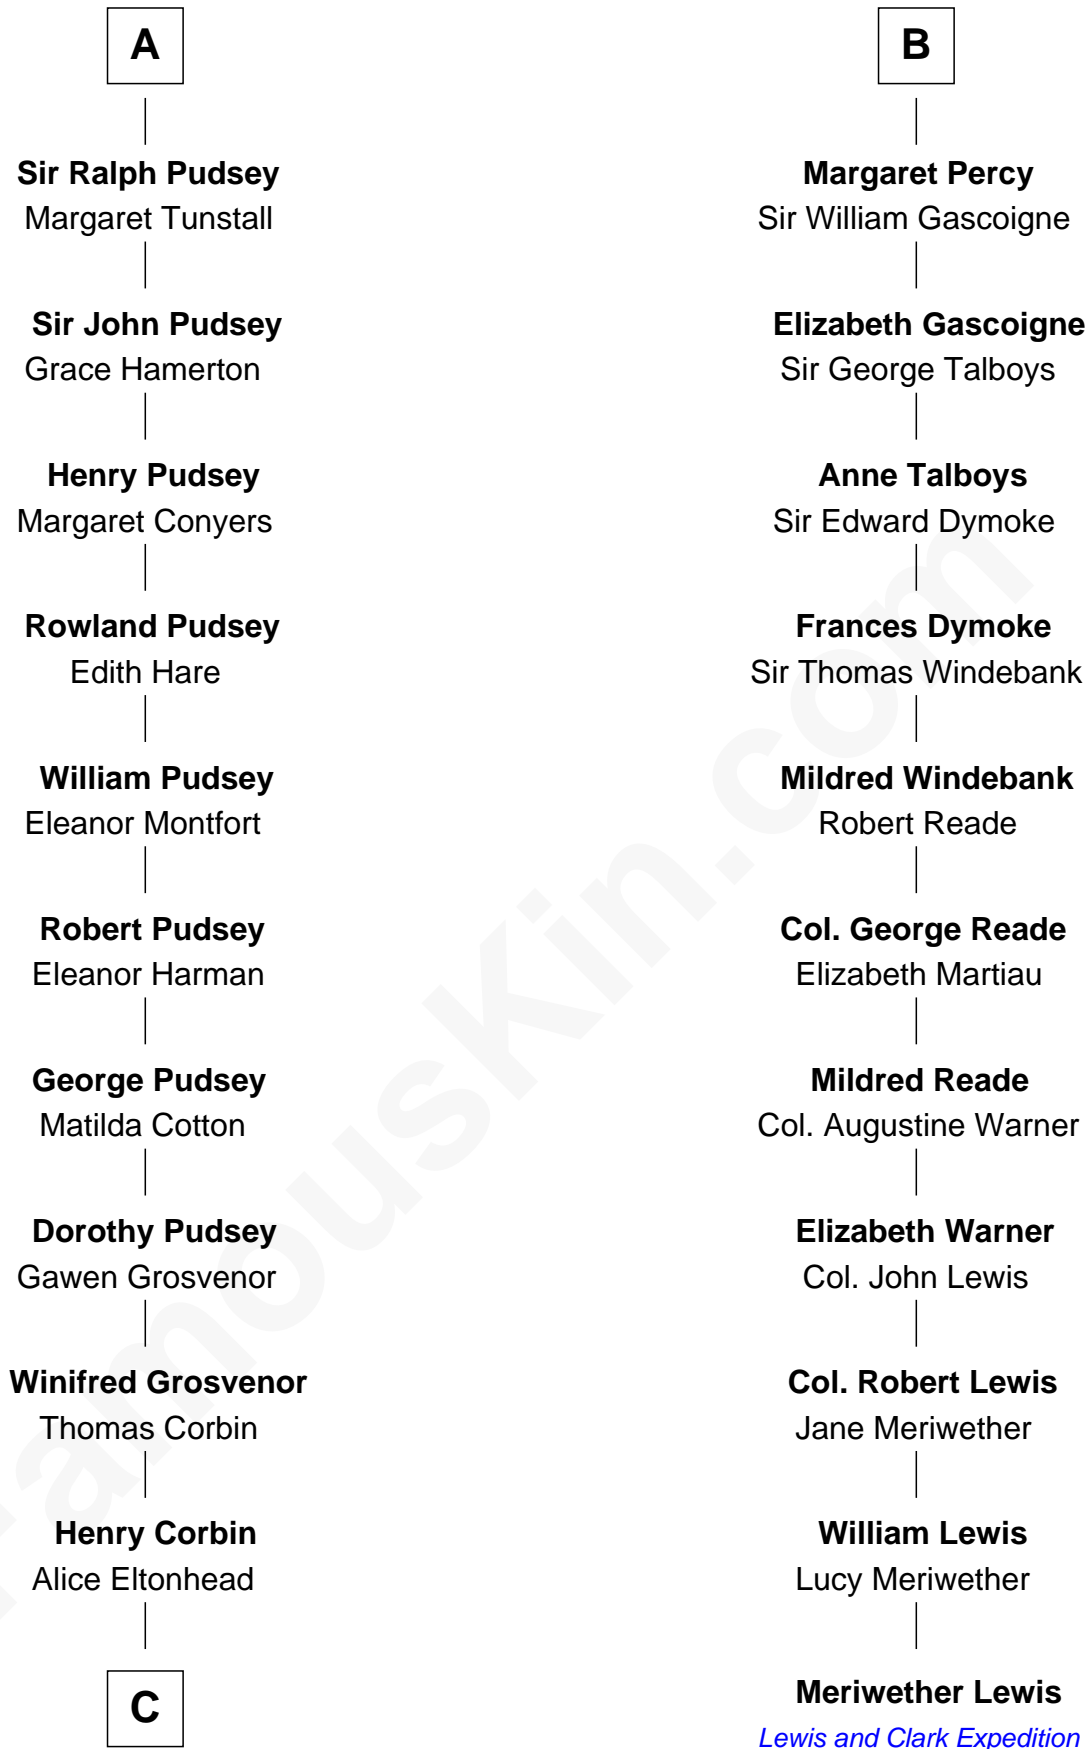

# FamousKin.com Relationship Chart of

**Edward Lloyd V**

*13th Governor of Maryland*

17th cousin 4 times removed of

**Meriwether Lewis**

*Lewis and Clark Expedition*

**C**

—  
**Ann Corbin**  
Col. William Tayloe

—  
**John Tayloe**  
Elizabeth Gwynn

—  
**John Tayloe**  
Rebecca Plater

—  
**Elizabeth Tayloe**  
Col. Edward Lloyd

—  
**Edward Lloyd V**  
*13th Governor of Maryland*

FamousKin.com