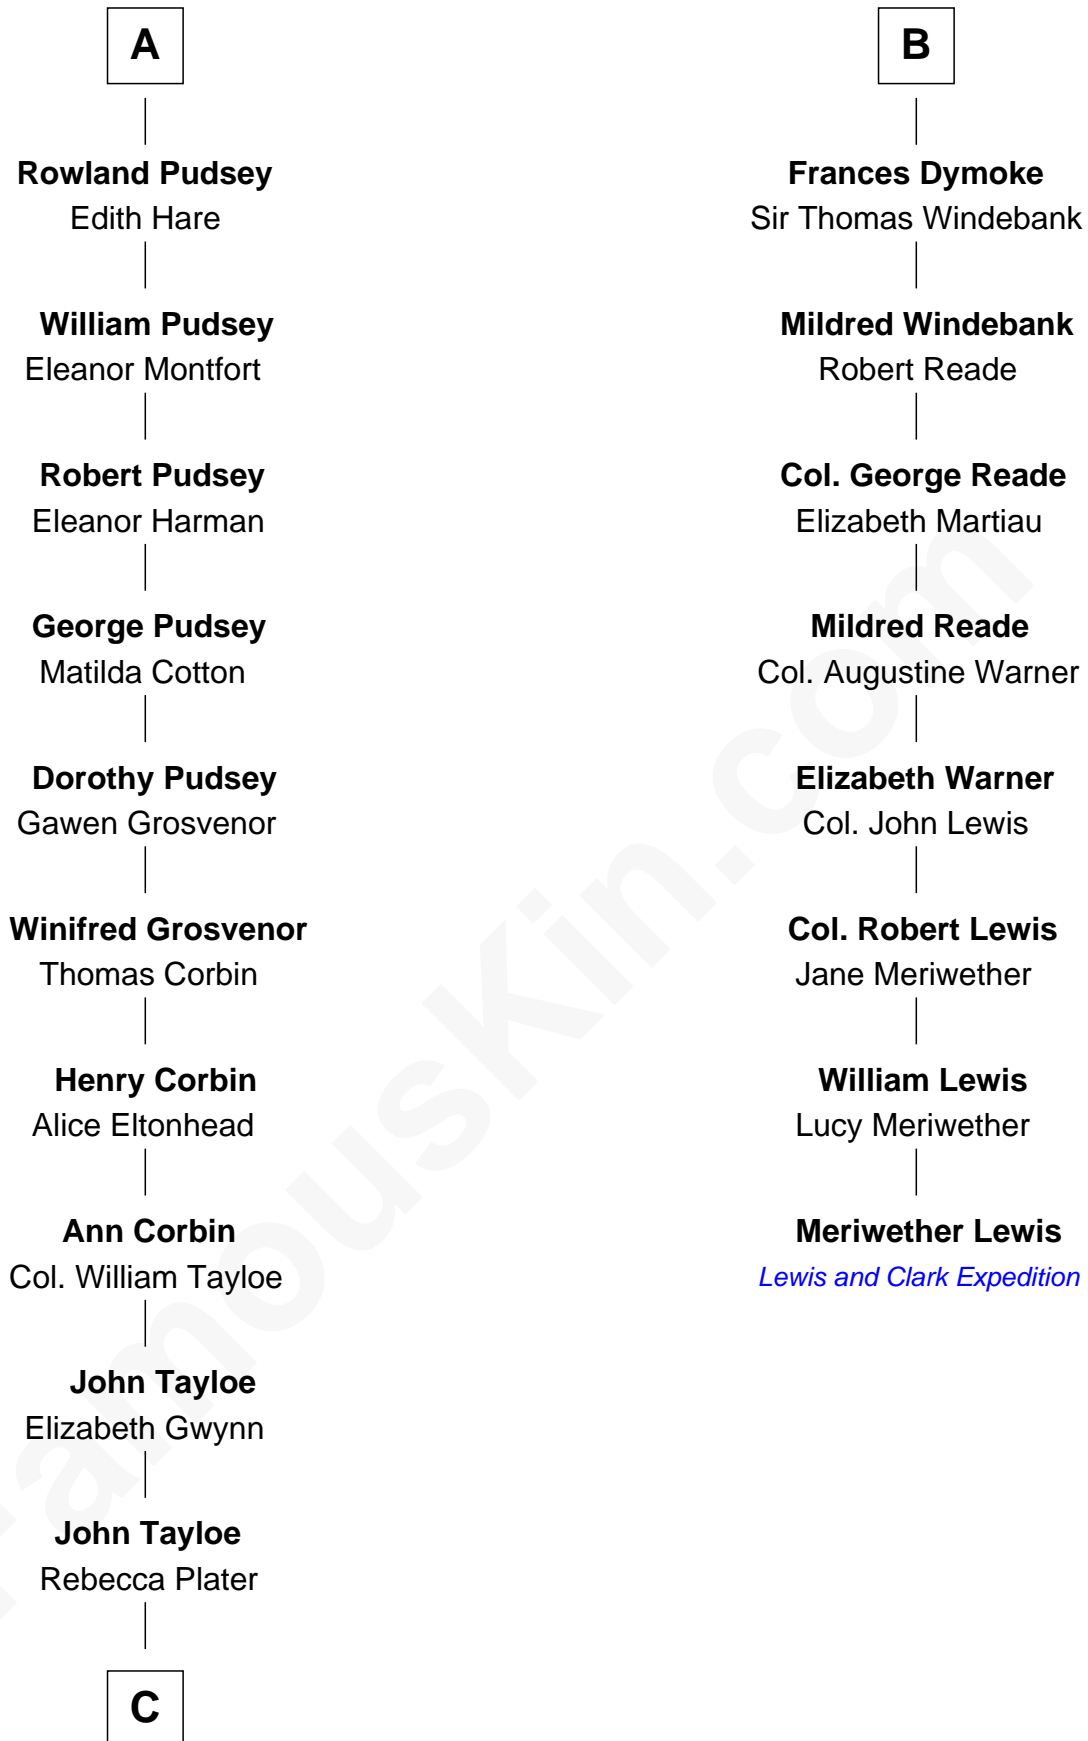

FamousKin.com Relationship Chart of

Edward Lloyd V

13th Governor of Maryland

14th cousin 4 times removed of

Meriwether Lewis

Lewis and Clark Expedition

Sir Geoffrey le Scrope

Ivetta de Ros

C

Elizabeth Tayloe
Col. Edward Lloyd

Edward Lloyd V
13th Governor of Maryland

FamousKin.com