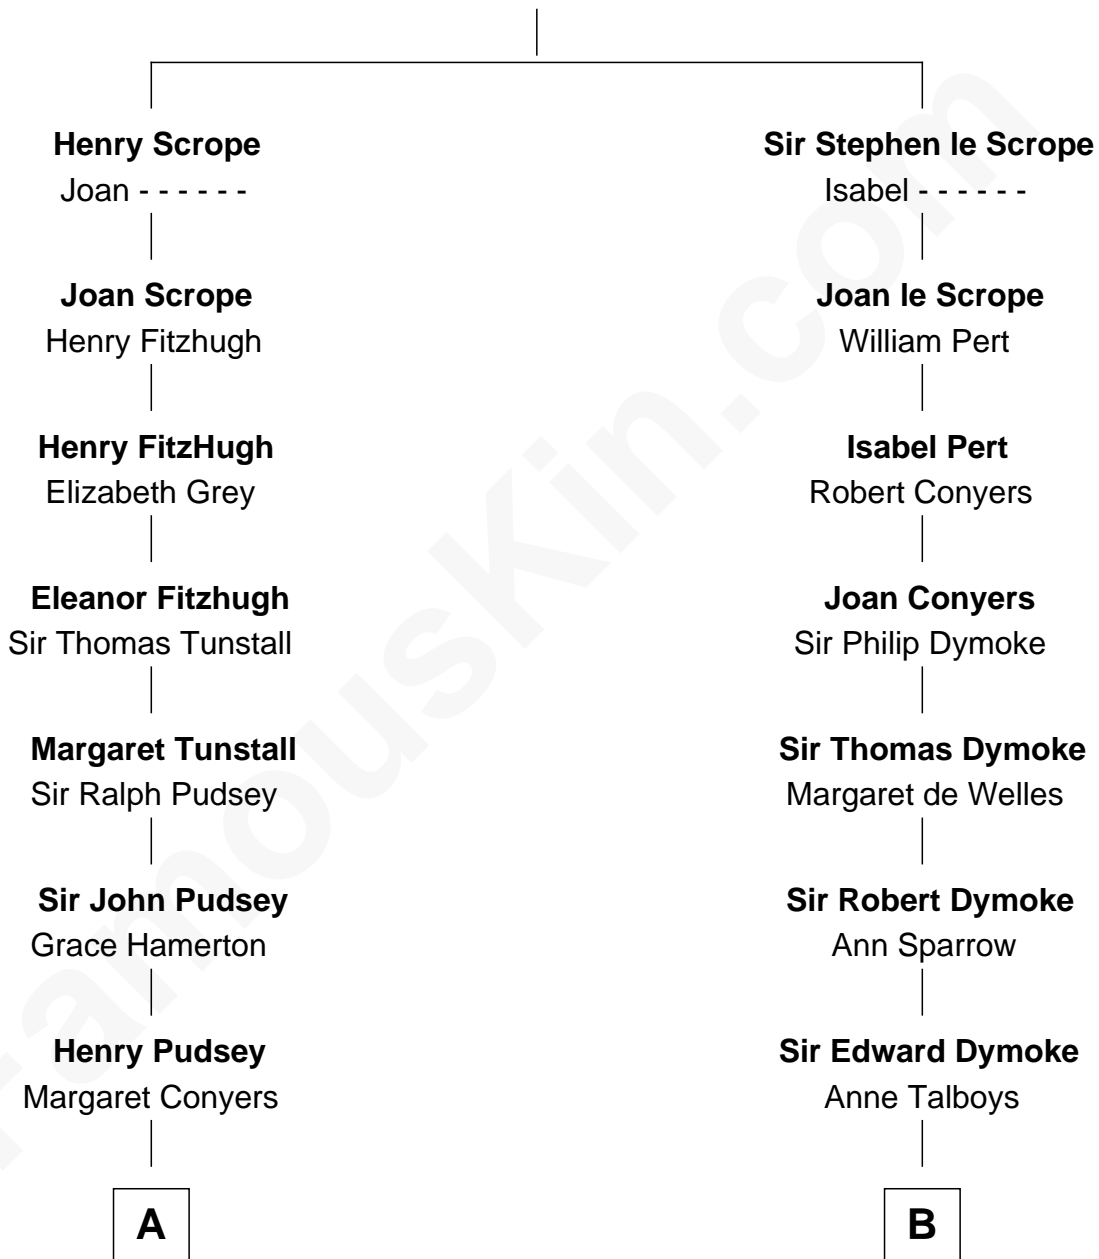

FamousKin.com Relationship Chart of

Edward Lloyd V

13th Governor of Maryland

14th cousin 4 times removed of

Meriwether Lewis

Lewis and Clark Expedition

Sir Geoffrey le Scrope

Ivetta de Ros

C

Elizabeth Tayloe
Col. Edward Lloyd

Edward Lloyd V
13th Governor of Maryland

FamousKin.com