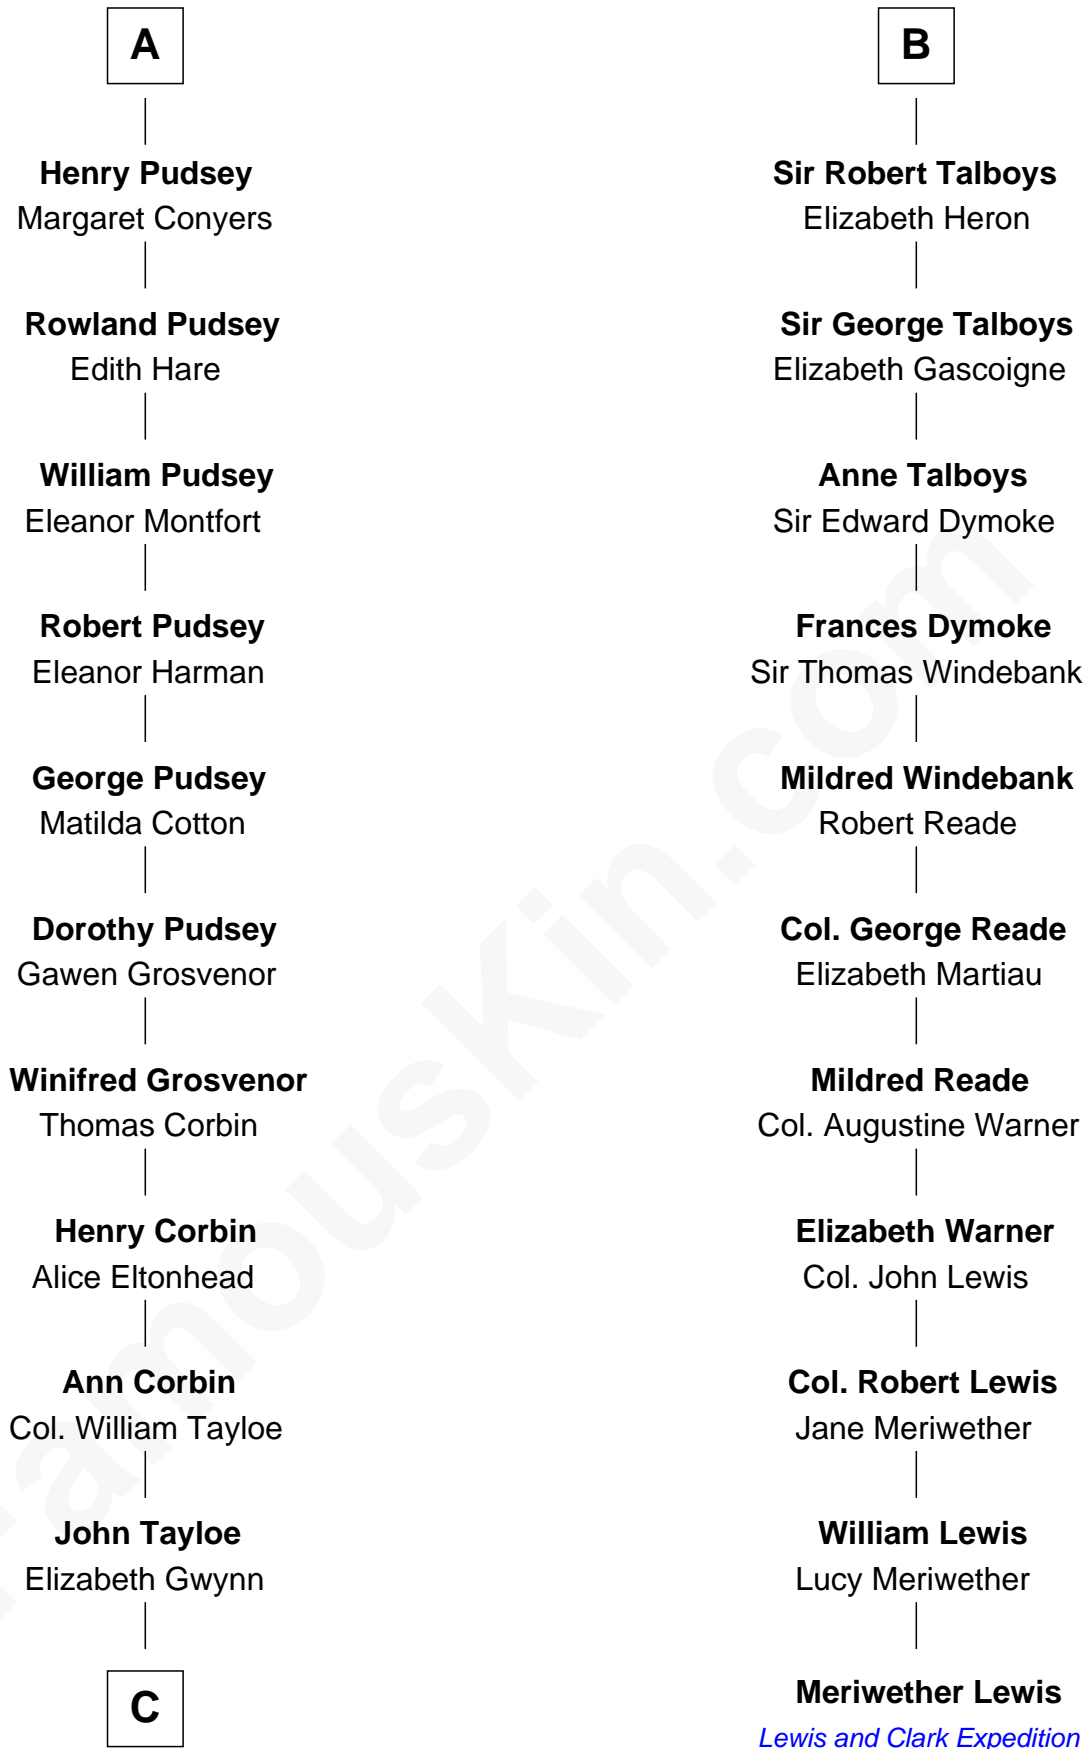

FamousKin.com Relationship Chart of

Edward Lloyd V

13th Governor of Maryland

17th cousin 2 times removed of

Meriwether Lewis

Lewis and Clark Expedition

William de Odingsells

Ela FitzWalter

Sir Roger de Herdeburgh

Ela Herdeburgh

Sir William de Boteler

Ankaret le Boteler

John le Strange

Eleanor le Strange

Sir Reynold de Grey

Sir Reynold Grey

Margaret de Ros

Margaret Grey

Sir William Bonville

Elizabeth Bonville

William Talboys

B

C

—
John Tayloe
Rebecca Plater

—
Elizabeth Tayloe
Col. Edward Lloyd

—
Edward Lloyd V
13th Governor of Maryland

FamousKin.com