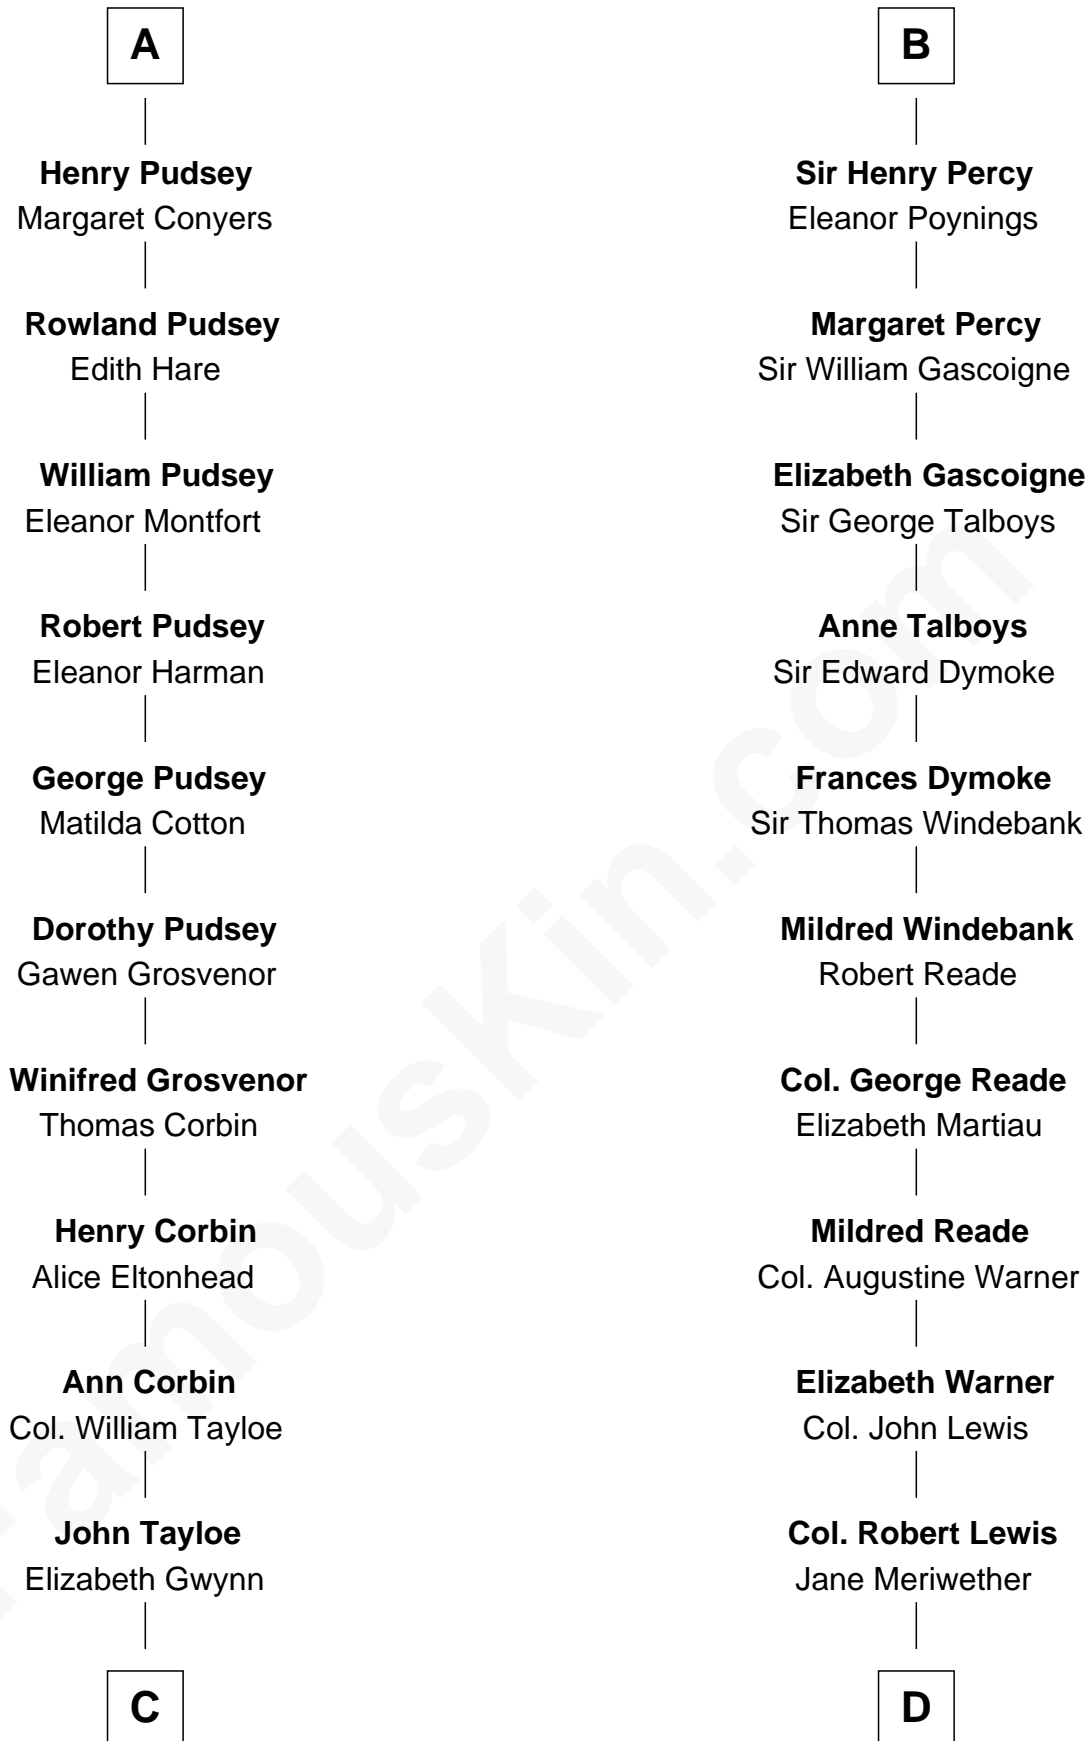

# FamousKin.com Relationship Chart of

**Edward Lloyd V**

*13th Governor of Maryland*

18th cousin 1 time removed of

**Meriwether Lewis**

*Lewis and Clark Expedition*

**John Fitz Robert**

Ada de Baliol

**C**

**John Tayloe**  
Rebecca Plater

**Elizabeth Tayloe**  
Col. Edward Lloyd

**Edward Lloyd V**  
*13th Governor of Maryland*

**D**

**William Lewis**  
Lucy Meriwether

**Meriwether Lewis**  
*Lewis and Clark Expedition*