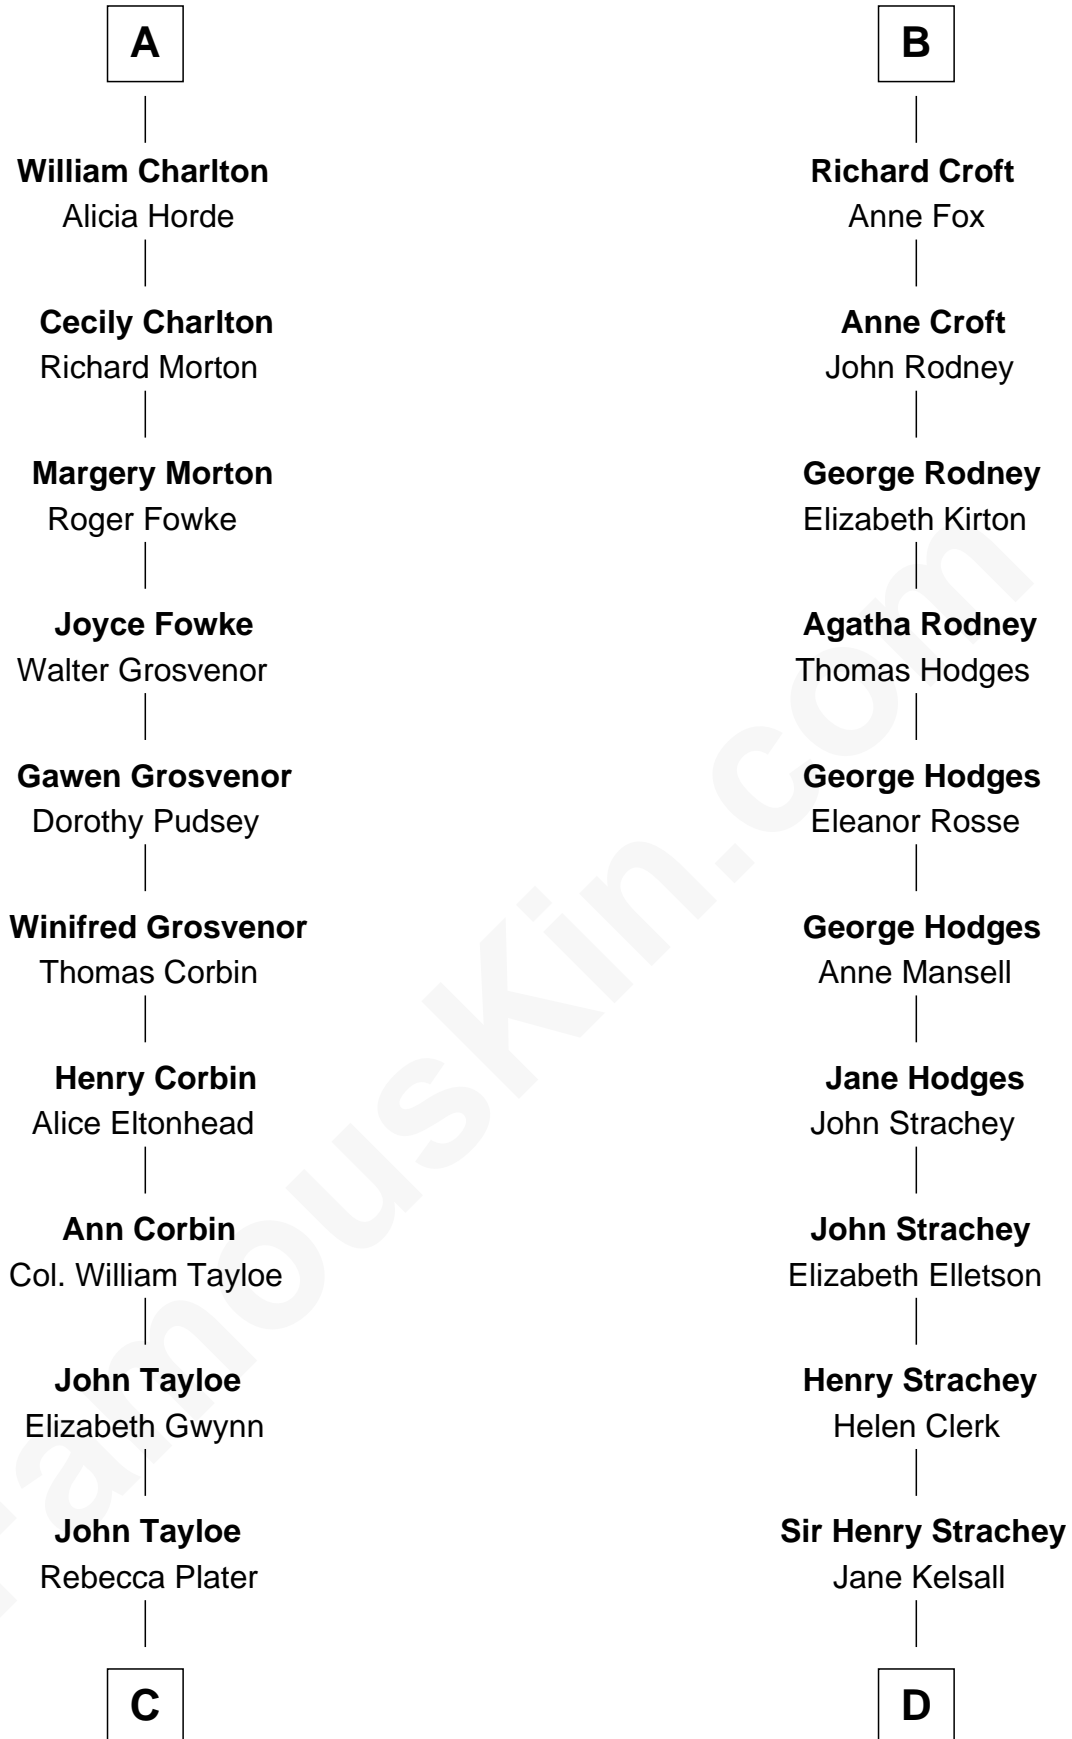

FamousKin.com Relationship Chart of

Edward Lloyd V

13th Governor of Maryland

18th cousin 1 time removed of

Lytton Strachey

Author and Co-Founder of Bloomsbury Group

Sir Roger de Somery

Nichole d'Aubenev

Maud de Somery
Sir Henry de Erdington

Sir Henry de Erdington
Joan de Wolvey

Sir Giles de Erdington
Elizabeth de Tolthorpe

Margaret de Erdington
Sir Roger Corbet

Sir Robert Corbet
Margaret - - - - -

Mary Corbet
Robert Charlton

Richard Charlton
Elizabeth Mainwaring

A

Joan de Somery
John IV le Strange

John V le Strange
Maud de Walton

Elizabeth le Strange
Gruffydd ap Madog

Gruffydd Fychan ap Gruffydd
Elen ferch Thomas ap Llewelyn

Owen Glendower
Margaret Hanmer

Janet ferch Owain
Sir John de Croft

William de Croft
Margaret Walwyn

B

C

Elizabeth Tayloe
Col. Edward Lloyd

Edward Lloyd V
13th Governor of Maryland

D

Edward Strachey
Julia Woodburn Kirkpatrick