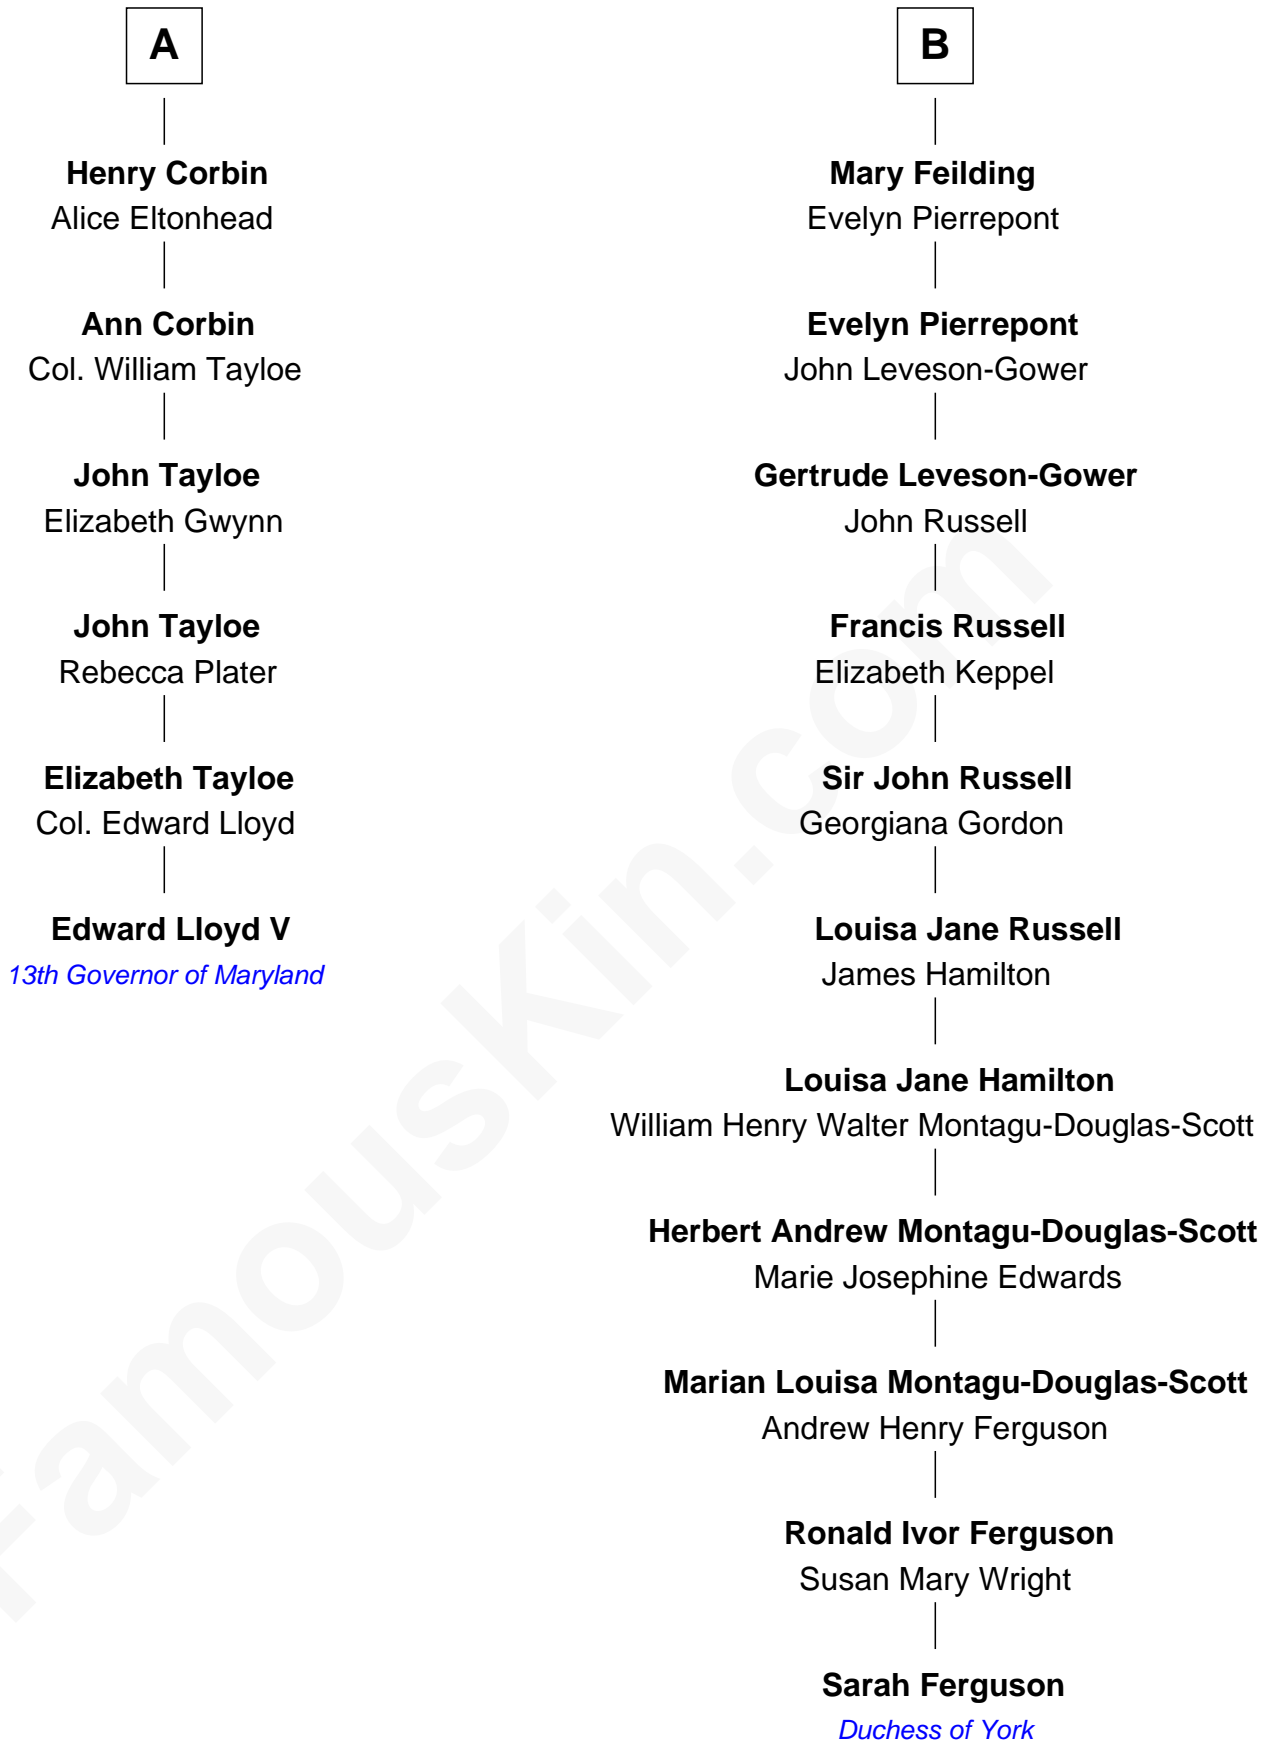

FamousKin.com Relationship Chart of

Edward Lloyd V

13th Governor of Maryland

12th cousin 5 times removed of

Sarah Ferguson

Duchess of York

John Aston
Elizabeth Delves

Sarah Ferguson photo by [Norbert Aepli](#) (CC BY 3.0)