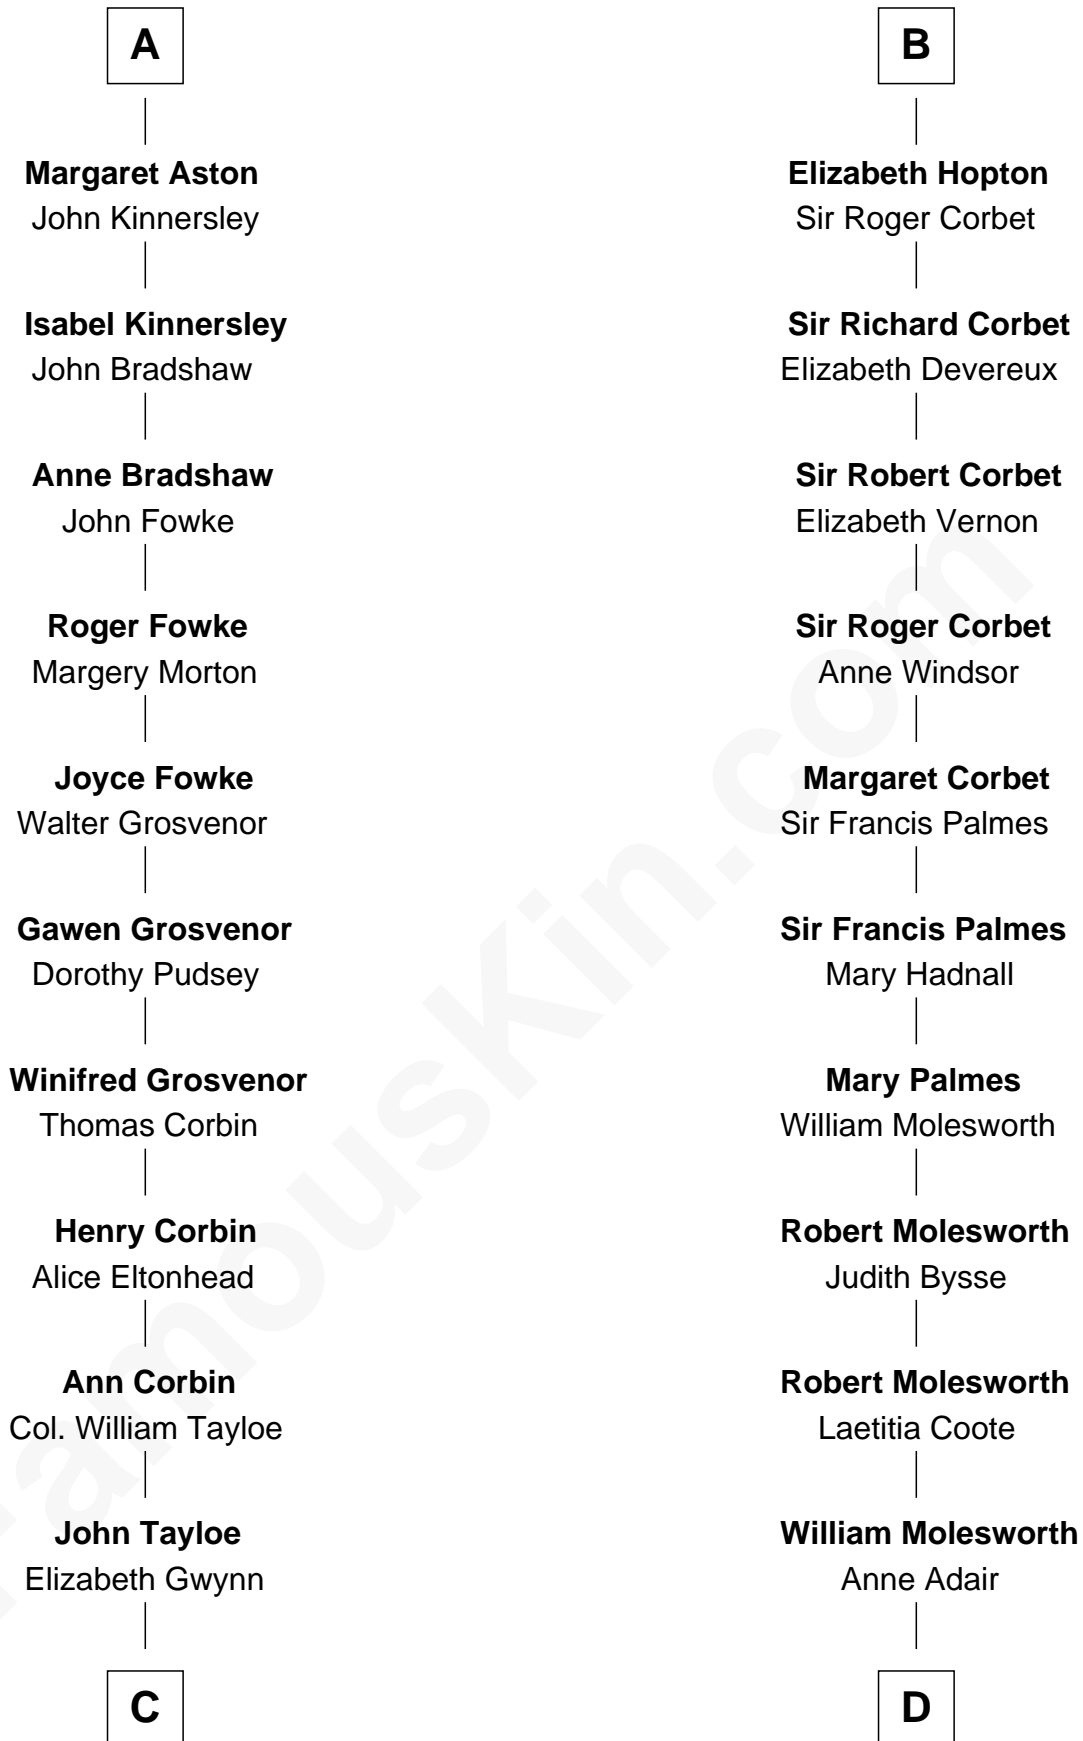

FamousKin.com Relationship Chart of

Edward Lloyd V

13th Governor of Maryland

19th cousin 2 times removed of

Olivia De Havilland

Movie Actress

John de Botetourte

Maud FitzThomas

C

John Tayloe
Rebecca Plater

Elizabeth Tayloe
Col. Edward Lloyd

Edward Lloyd V
13th Governor of Maryland

D

Richard Molesworth
Catherine Cobb

John Molesworth
Louise Tomkyns

Margaret Letitia Molesworth
Charles Richard De Havilland