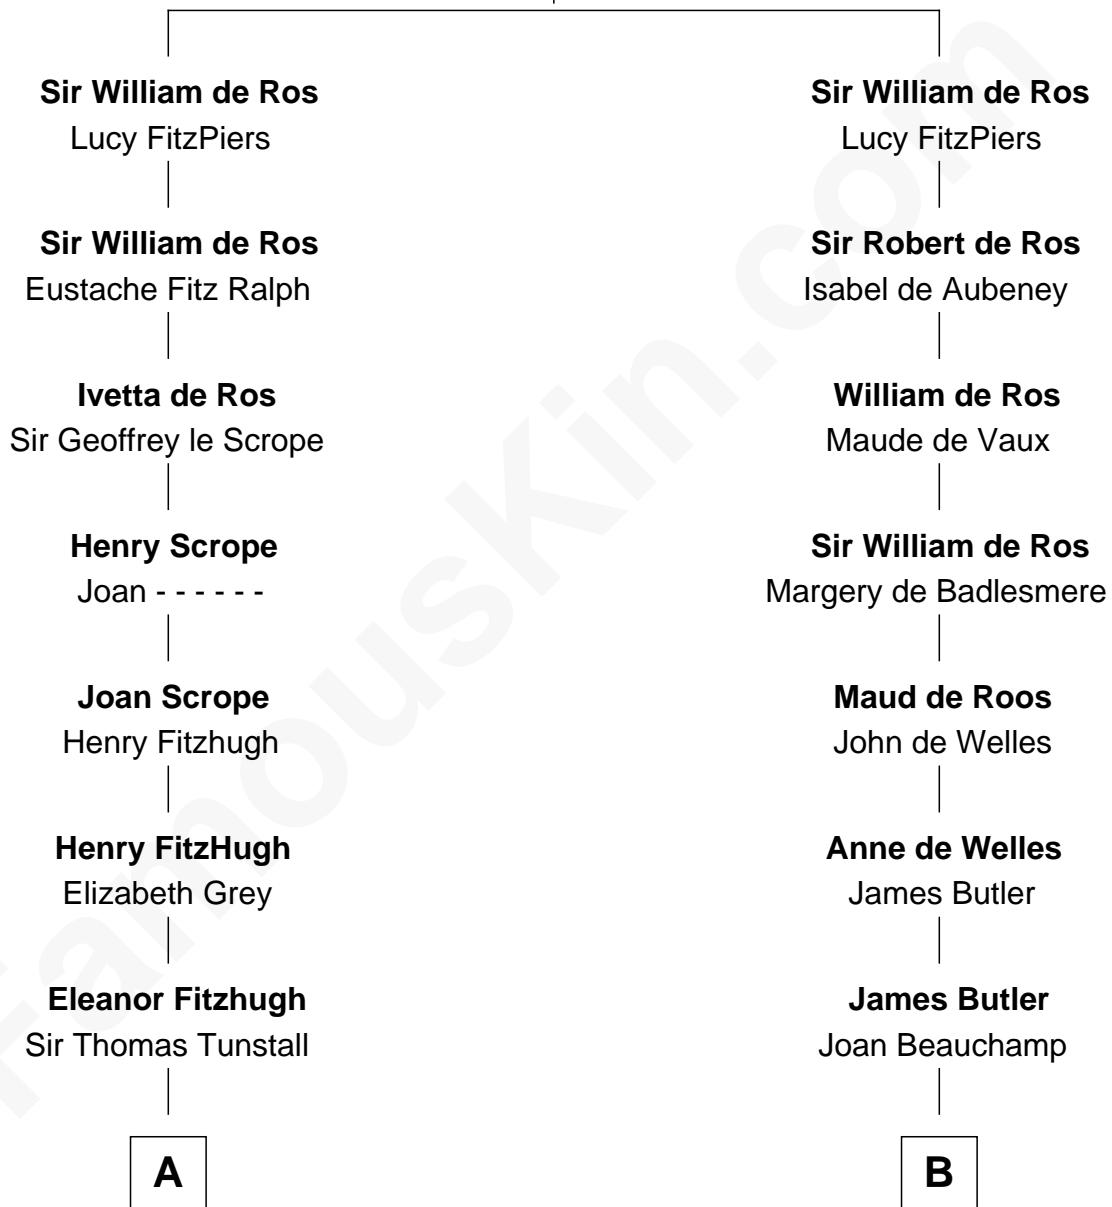

FamousKin.com Relationship Chart of

Edward Lloyd V

13th Governor of Maryland

21st cousin of

Olivia De Havilland

Movie Actress

Robert de Ros
Isabel of Scotland

C

Ann Corbin
Col. William Tayloe

John Tayloe
Elizabeth Gwynn

John Tayloe
Rebecca Plater

Elizabeth Tayloe
Col. Edward Lloyd

Edward Lloyd V
13th Governor of Maryland

D

Richard Molesworth
Catherine Cobb

John Molesworth
Louise Tomkyns