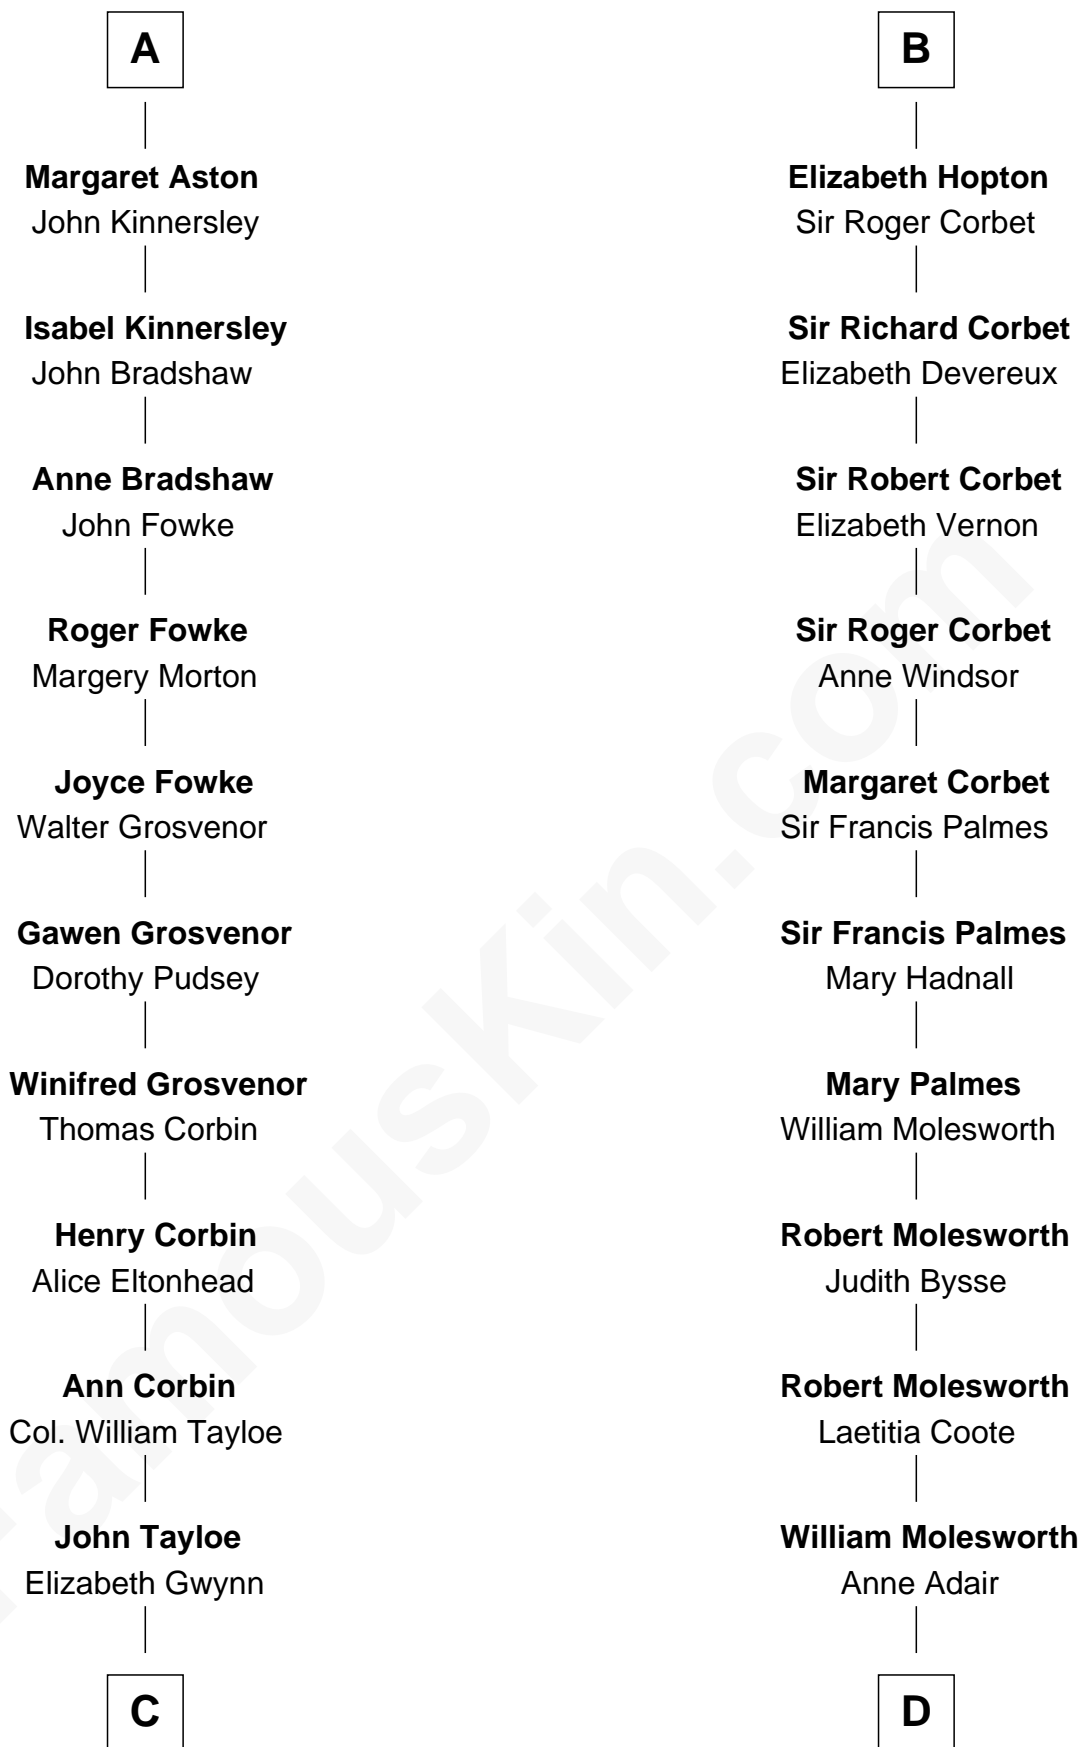

FamousKin.com Relationship Chart of

Edward Lloyd V

13th Governor of Maryland

19th cousin 2 times removed of

Joan Fontaine

Movie Actress

John de Botetourte

Maud FitzThomas

C

John Tayloe
Rebecca Plater

Elizabeth Tayloe
Col. Edward Lloyd

Edward Lloyd V
13th Governor of Maryland

D

Richard Molesworth
Catherine Cobb

John Molesworth
Louise Tomkyns

Margaret Letitia Molesworth
Charles Richard De Havilland