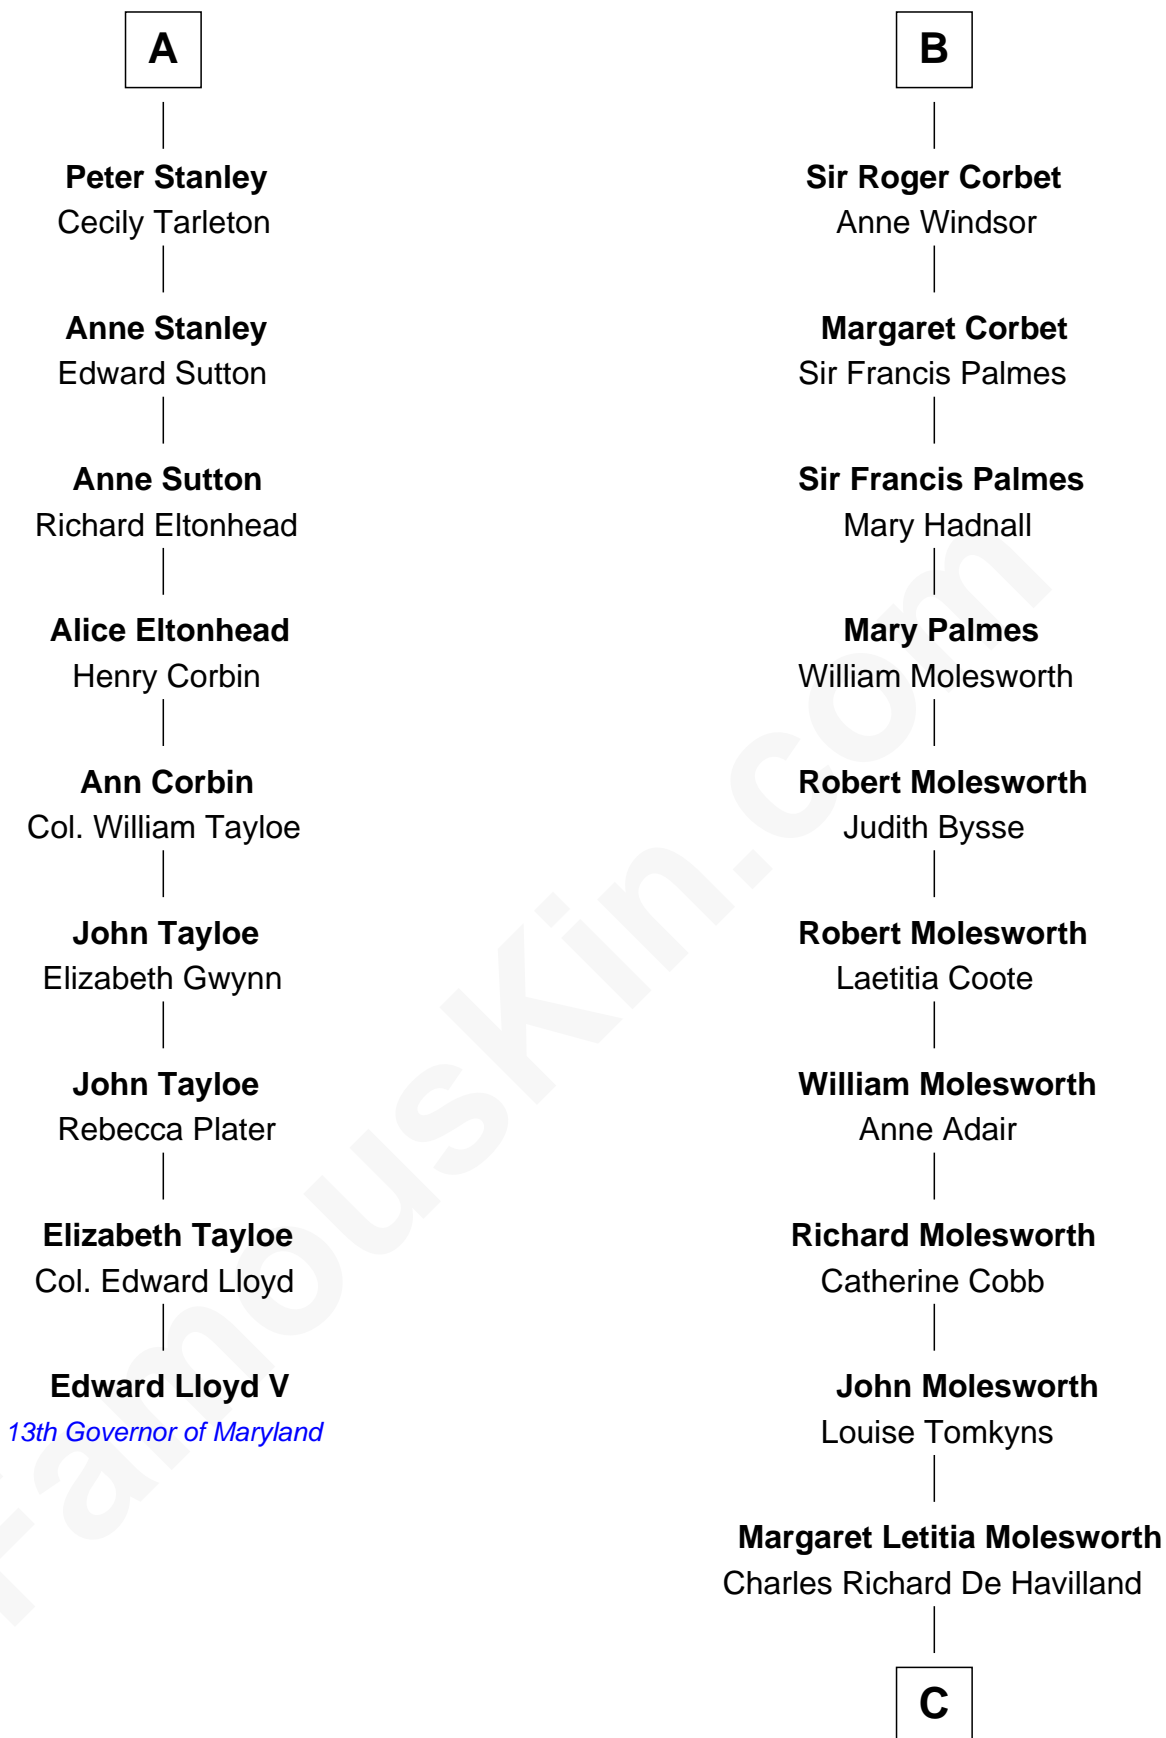

FamousKin.com Relationship Chart of

Edward Lloyd V

13th Governor of Maryland

15th cousin 3 times removed of

Joan Fontaine

Movie Actress

Ralph de Stafford

*with wife
Katherine de Hastang*

*with wife
Margaret de Audley*

C

Walter Augustus De Havilland

Lillian Augusta Ruse

Joan Fontaine

Movie Actress

FamousKin.com