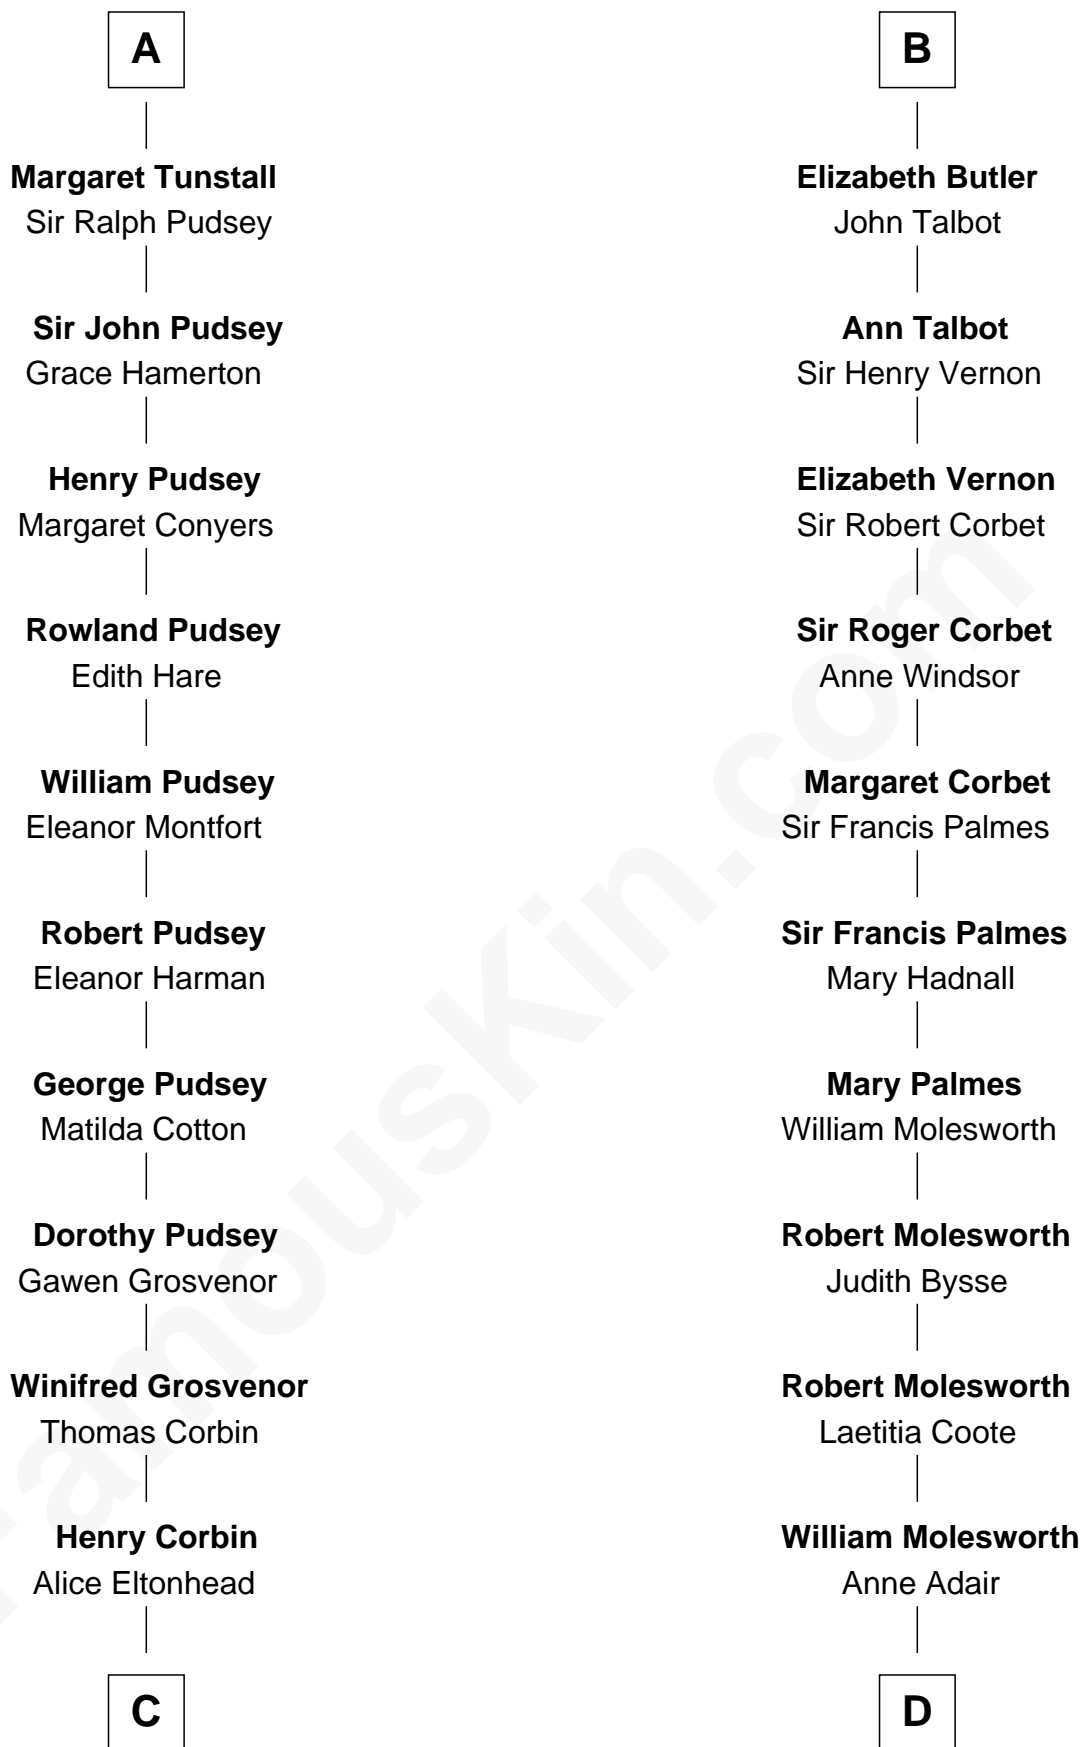

# FamousKin.com Relationship Chart of

**Edward Lloyd V**

*13th Governor of Maryland*

21st cousin of

**Joan Fontaine**

*Movie Actress*

**Robert de Ros**  
Isabel of Scotland

**C**

**Ann Corbin**  
Col. William Tayloe

**John Tayloe**  
Elizabeth Gwynn

**John Tayloe**  
Rebecca Plater

**Elizabeth Tayloe**  
Col. Edward Lloyd

**Edward Lloyd V**  
*13th Governor of Maryland*

**D**

**Richard Molesworth**  
Catherine Cobb

**John Molesworth**  
Louise Tomkyns

**Margaret Letitia Molesworth**  
Charles Richard De Havilland

**Walter Augustus De Havilland**  
Lillian Augusta Ruse

**Joan Fontaine**  
*Movie Actress*