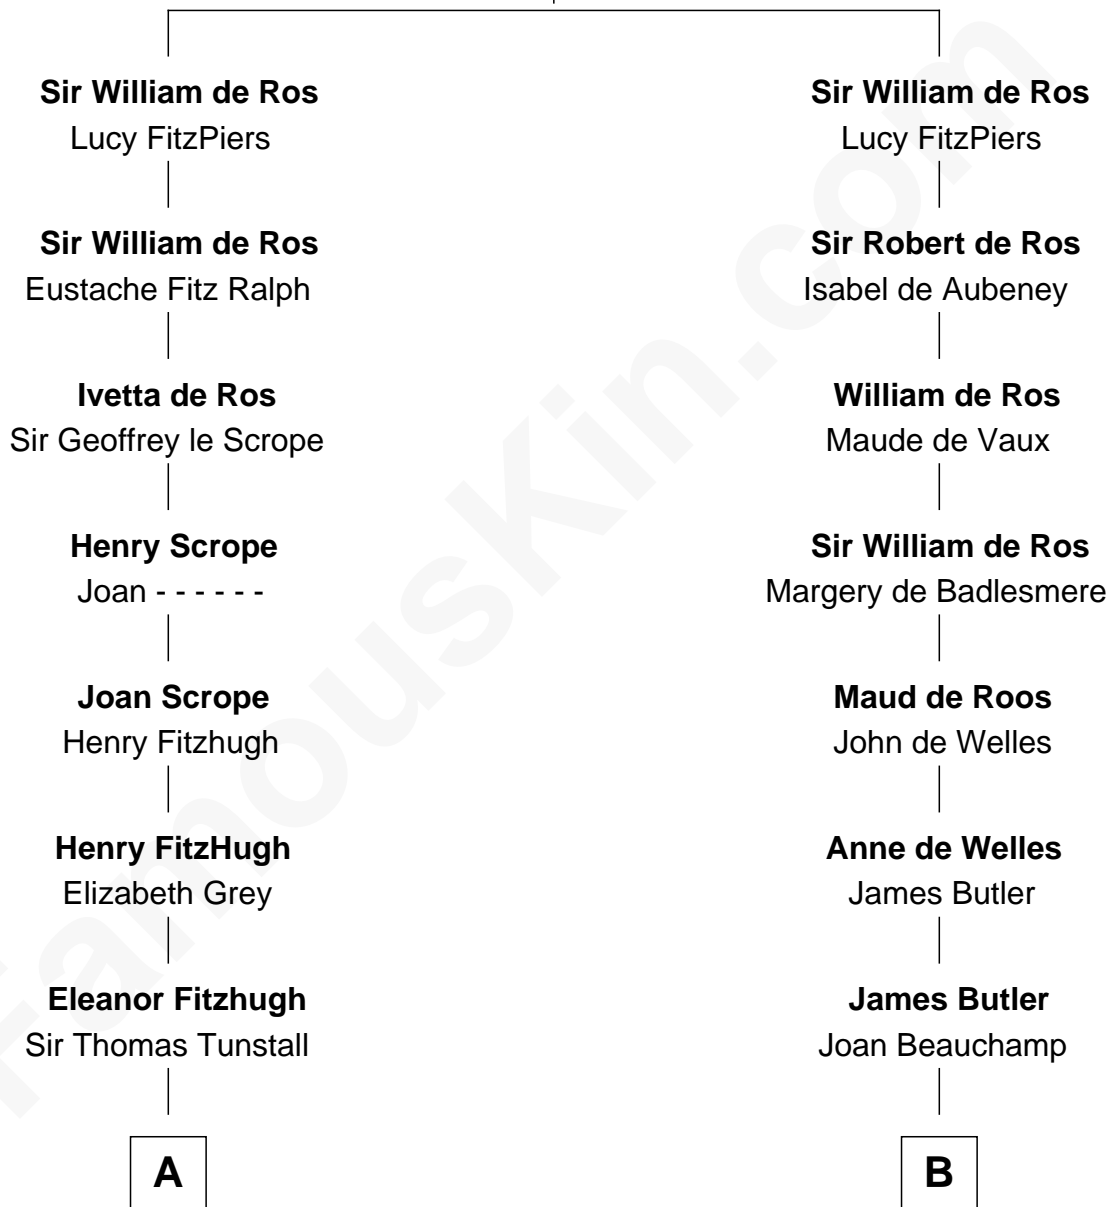

# FamousKin.com Relationship Chart of

**Edward Lloyd V**

*13th Governor of Maryland*

21st cousin of

**Joan Fontaine**

*Movie Actress*

**Robert de Ros**  
Isabel of Scotland

**C**

**Ann Corbin**  
Col. William Tayloe

**John Tayloe**  
Elizabeth Gwynn

**John Tayloe**  
Rebecca Plater

**Elizabeth Tayloe**  
Col. Edward Lloyd

**Edward Lloyd V**  
*13th Governor of Maryland*

**D**

**Richard Molesworth**  
Catherine Cobb

**John Molesworth**  
Louise Tomkyns

**Margaret Letitia Molesworth**  
Charles Richard De Havilland

**Walter Augustus De Havilland**  
Lillian Augusta Ruse

**Joan Fontaine**  
*Movie Actress*