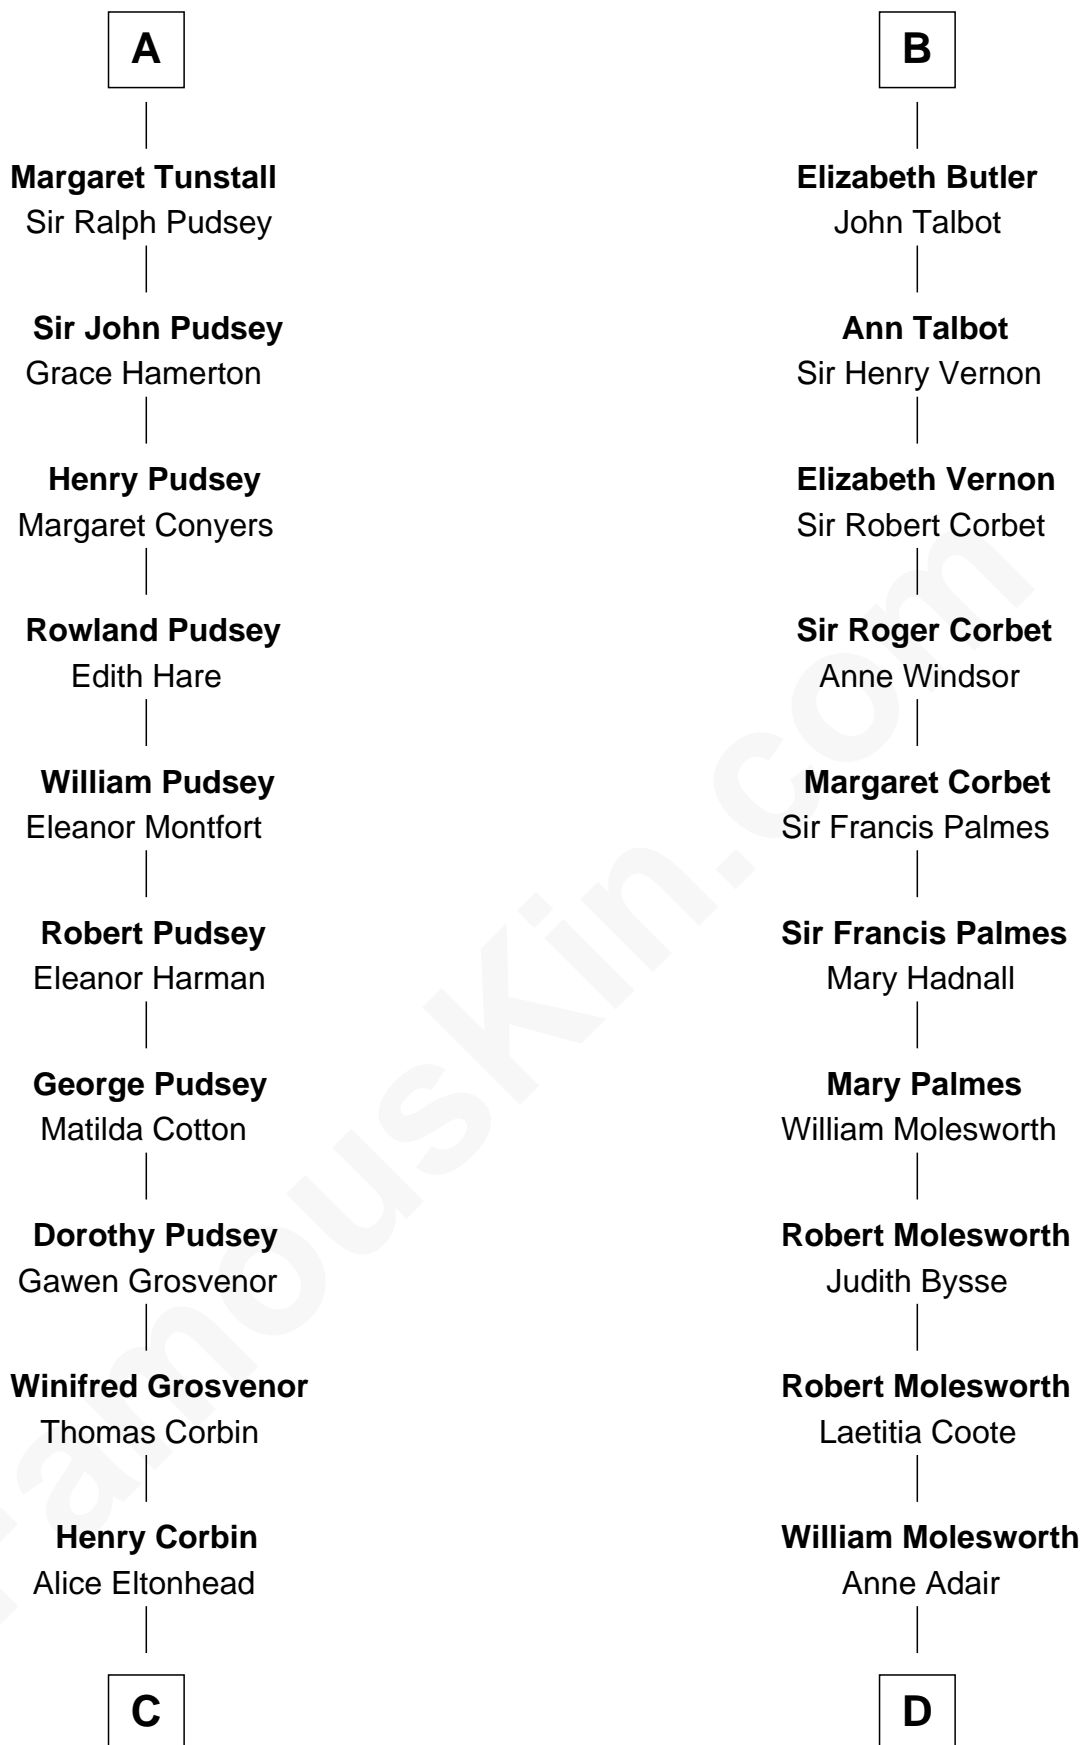

FamousKin.com Relationship Chart of

Edward Lloyd V

13th Governor of Maryland

21st cousin of

Joan Fontaine

Movie Actress

Reginald FitzPiers

C

Ann Corbin
Col. William Tayloe

John Tayloe
Elizabeth Gwynn

John Tayloe
Rebecca Plater

Elizabeth Tayloe
Col. Edward Lloyd

Edward Lloyd V
13th Governor of Maryland

D

Richard Molesworth
Catherine Cobb

John Molesworth
Louise Tomkyns

Margaret Letitia Molesworth
Charles Richard De Havilland

Walter Augustus De Havilland
Lillian Augusta Ruse

Joan Fontaine
Movie Actress