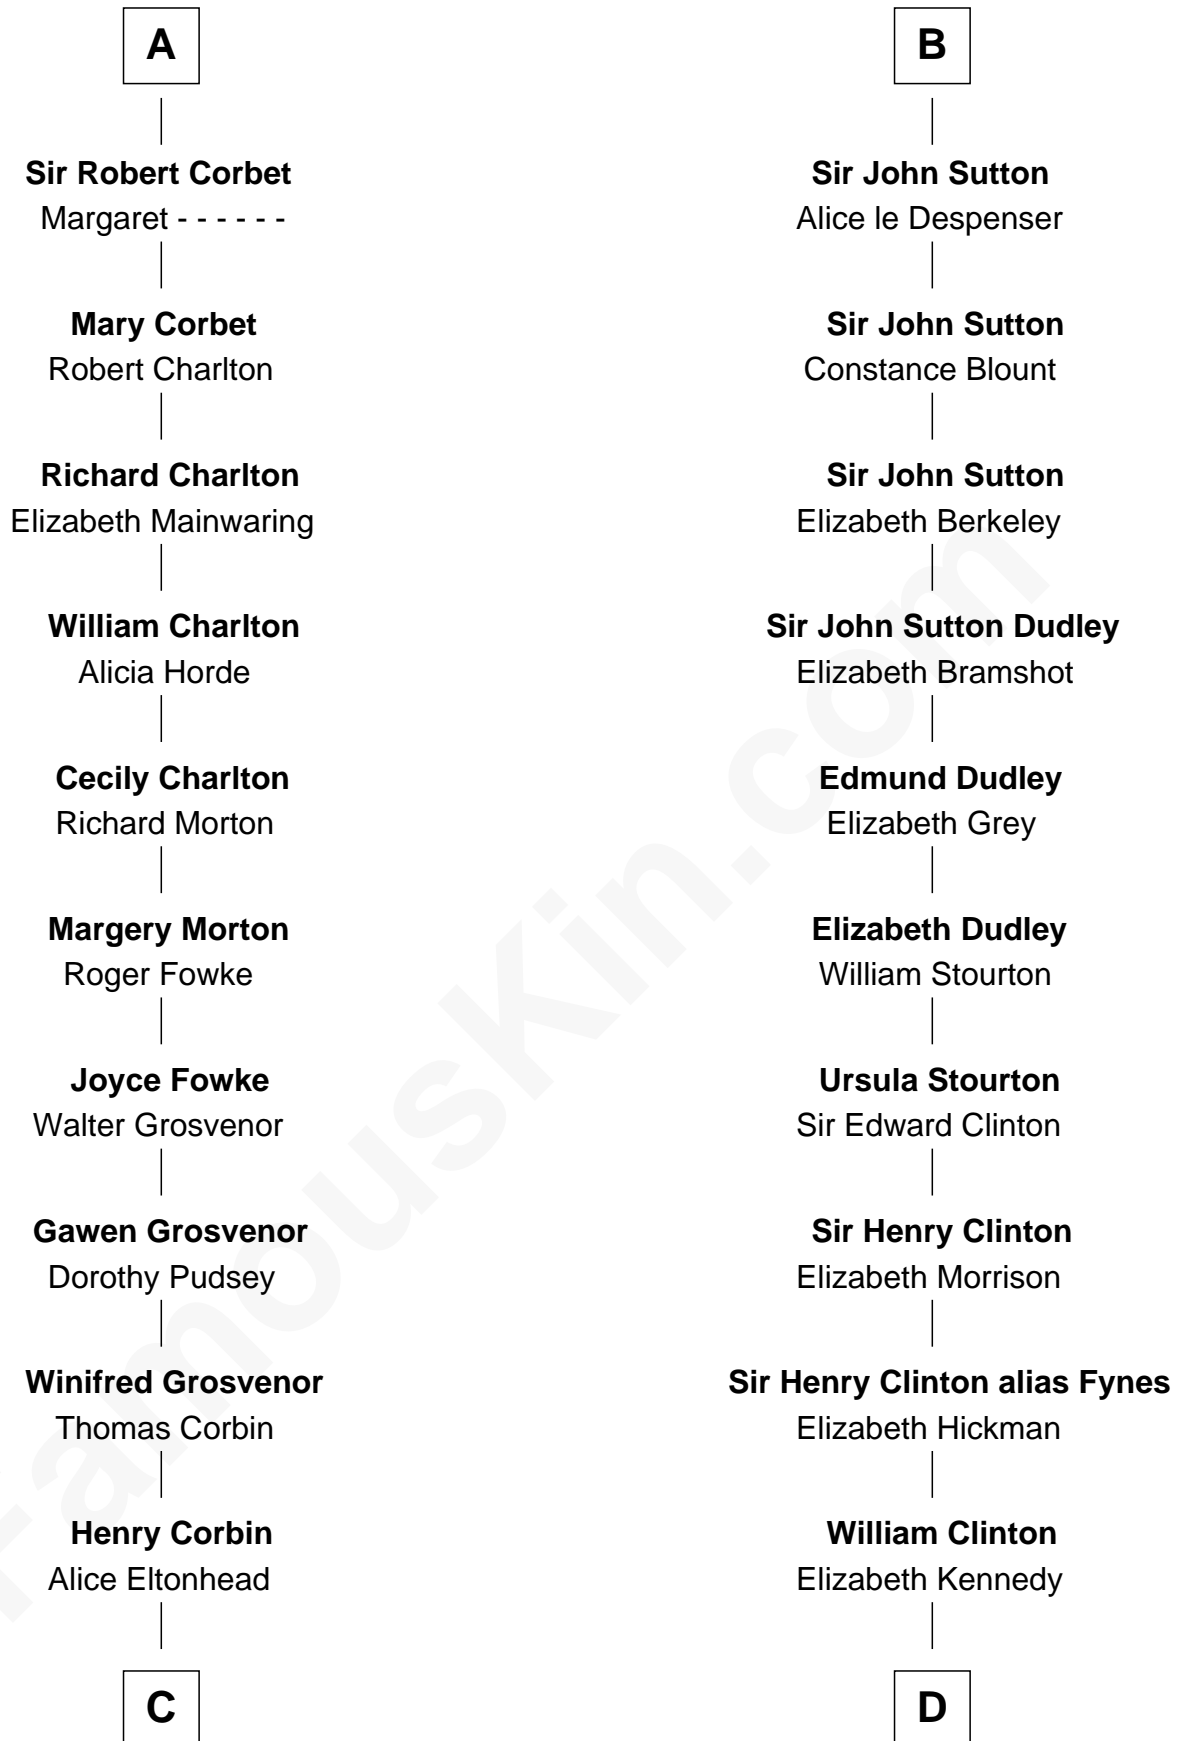

FamousKin.com Relationship Chart of

Edward Lloyd V

13th Governor of Maryland

19th cousin 2 times removed of

George Clinton

4th U.S. Vice President

Ralph Paynell

C

Ann Corbin
Col. William Tayloe

John Tayloe
Elizabeth Gwynn

John Tayloe
Rebecca Plater

Elizabeth Tayloe
Col. Edward Lloyd

Edward Lloyd V
13th Governor of Maryland

D

James Clinton
Elizabeth Smith

Charles Clinton
Elizabeth Denniston