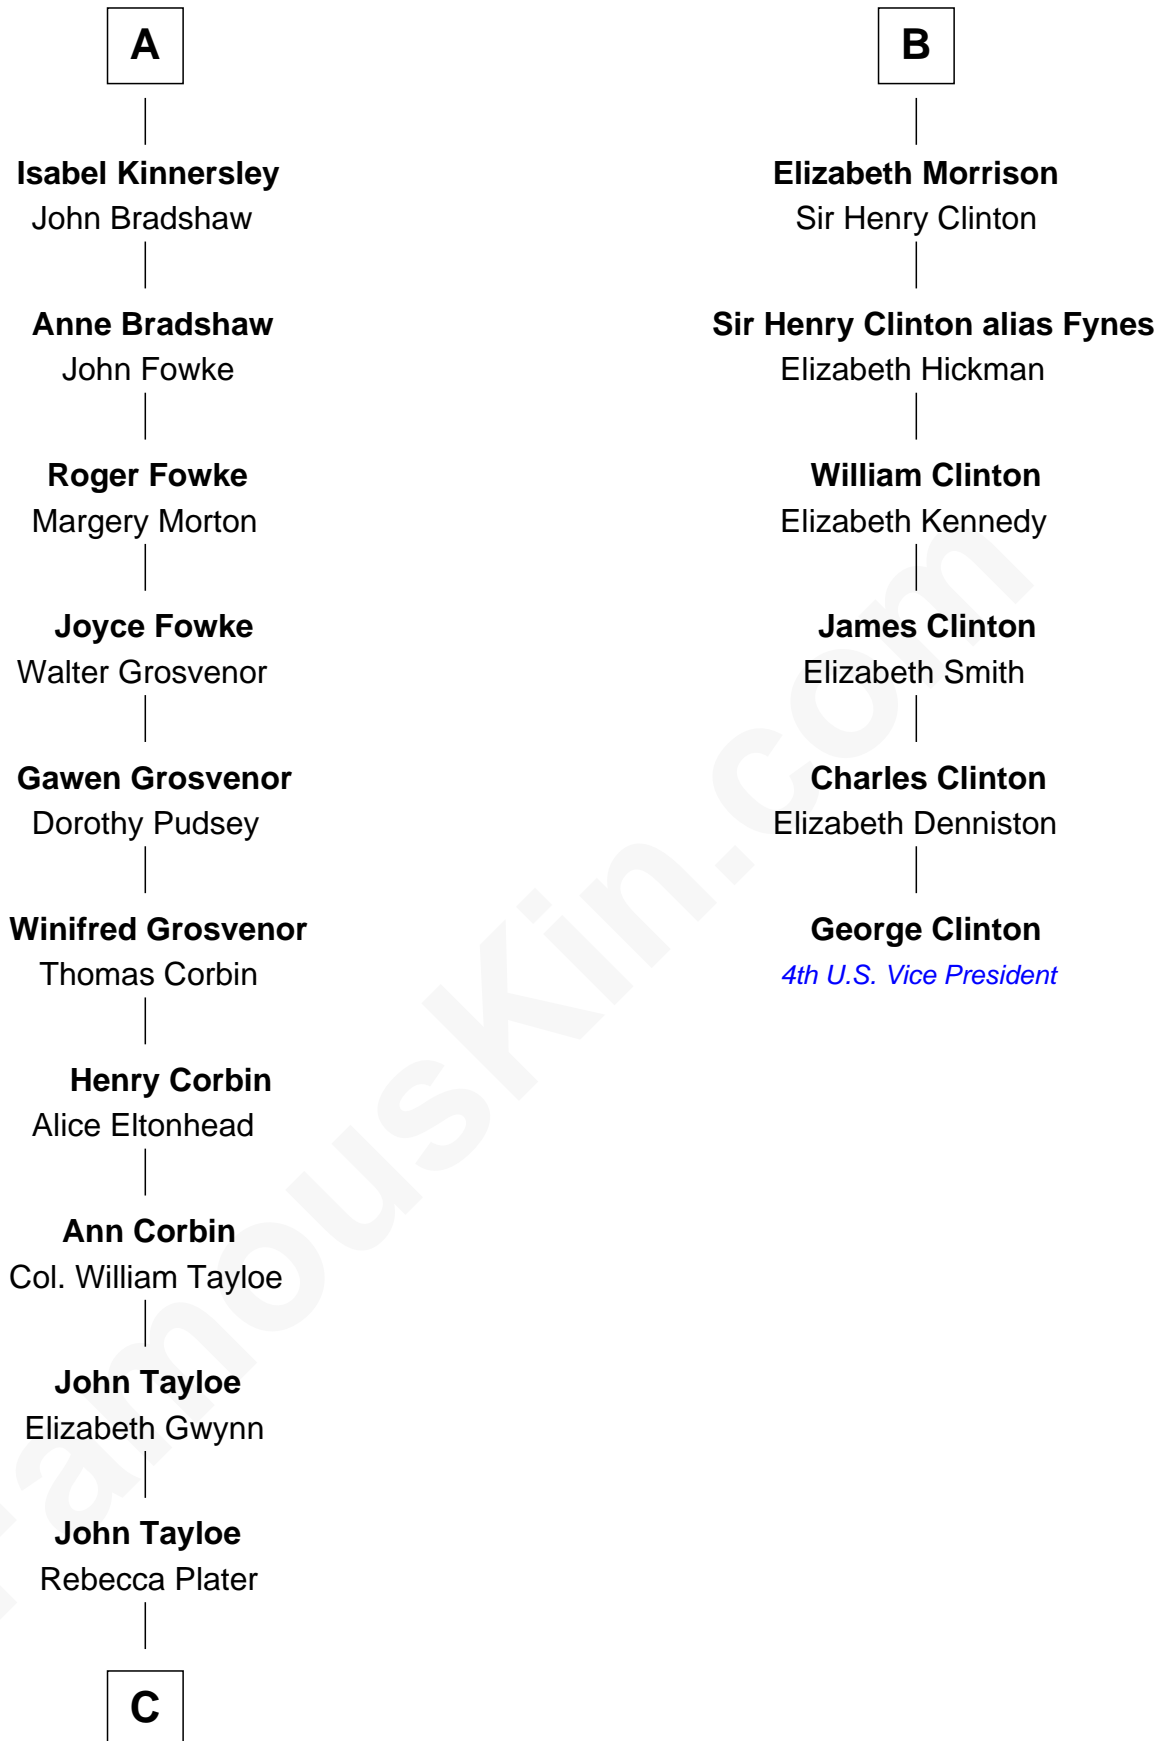

# FamousKin.com Relationship Chart of

**Edward Lloyd V**

*13th Governor of Maryland*

12th cousin 6 times removed of

**George Clinton**

*4th U.S. Vice President*

**Sir William de Ros**  
Margery de Badlesmere

**C**

**Elizabeth Tayloe**  
Col. Edward Lloyd

**Edward Lloyd V**  
*13th Governor of Maryland*

FamousKin.com