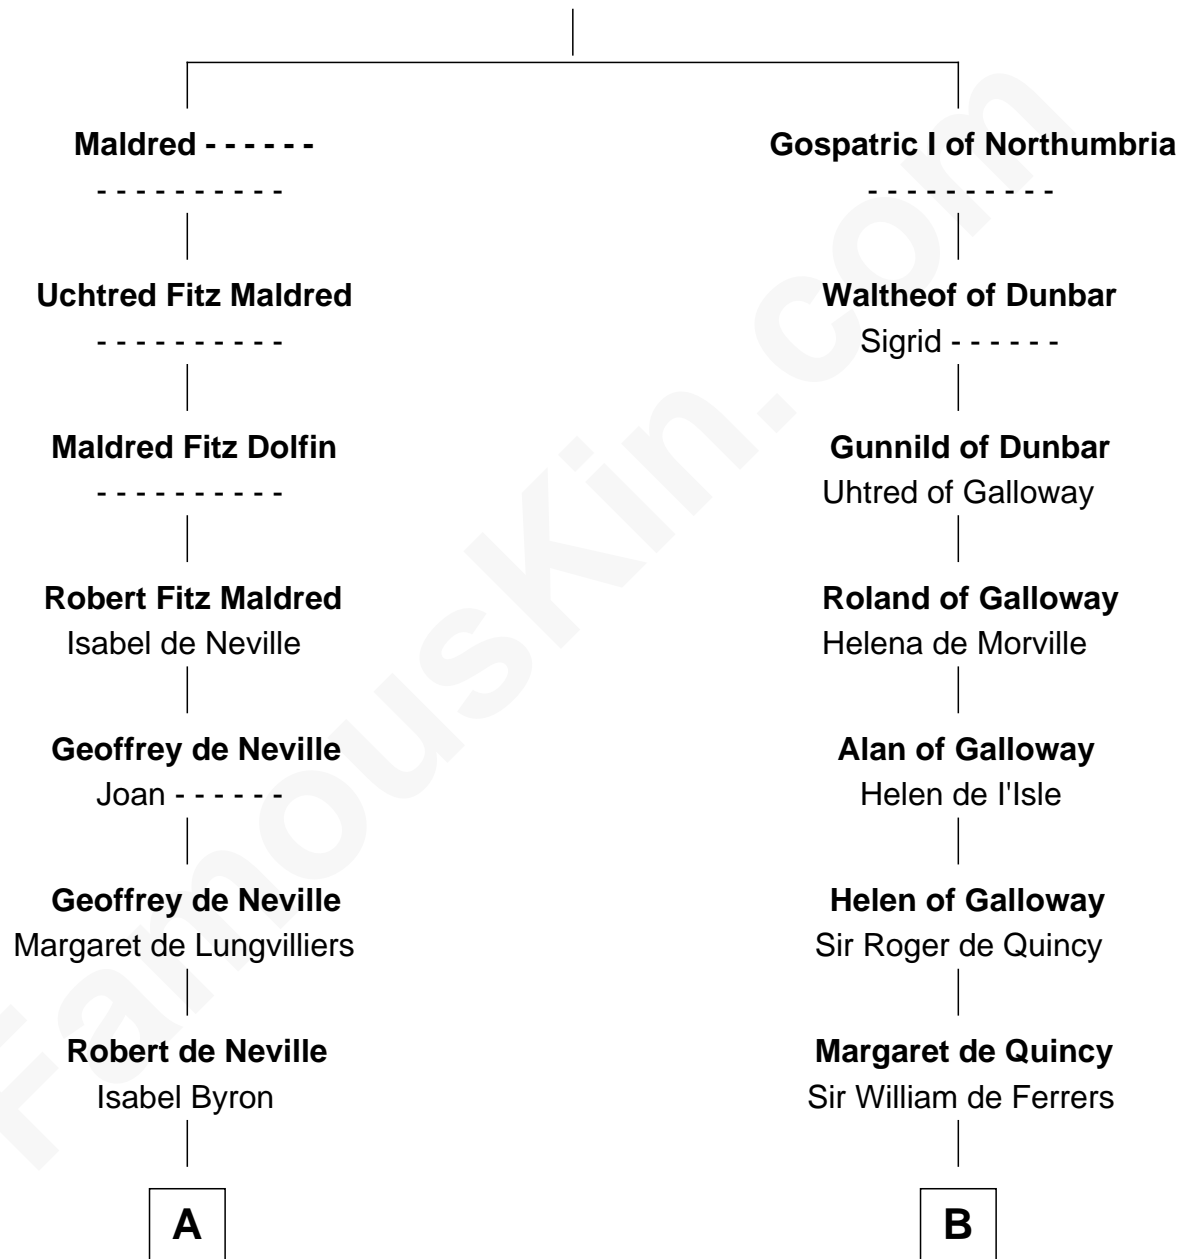

FamousKin.com Relationship Chart of

Edward Lloyd V

13th Governor of Maryland

21st cousin of

George Clinton

4th U.S. Vice President

Maldred of Carlisle and Allendale

Edith of Northumbria

C

Ann Corbin
Col. William Tayloe

John Tayloe
Elizabeth Gwynn

John Tayloe
Rebecca Plater

Elizabeth Tayloe
Col. Edward Lloyd

Edward Lloyd V
13th Governor of Maryland

D

Sir Henry Clinton alias Fynes
Elizabeth Hickman

William Clinton
Elizabeth Kennedy

James Clinton
Elizabeth Smith

Charles Clinton
Elizabeth Denniston

George Clinton
4th U.S. Vice President

FamousKin.com