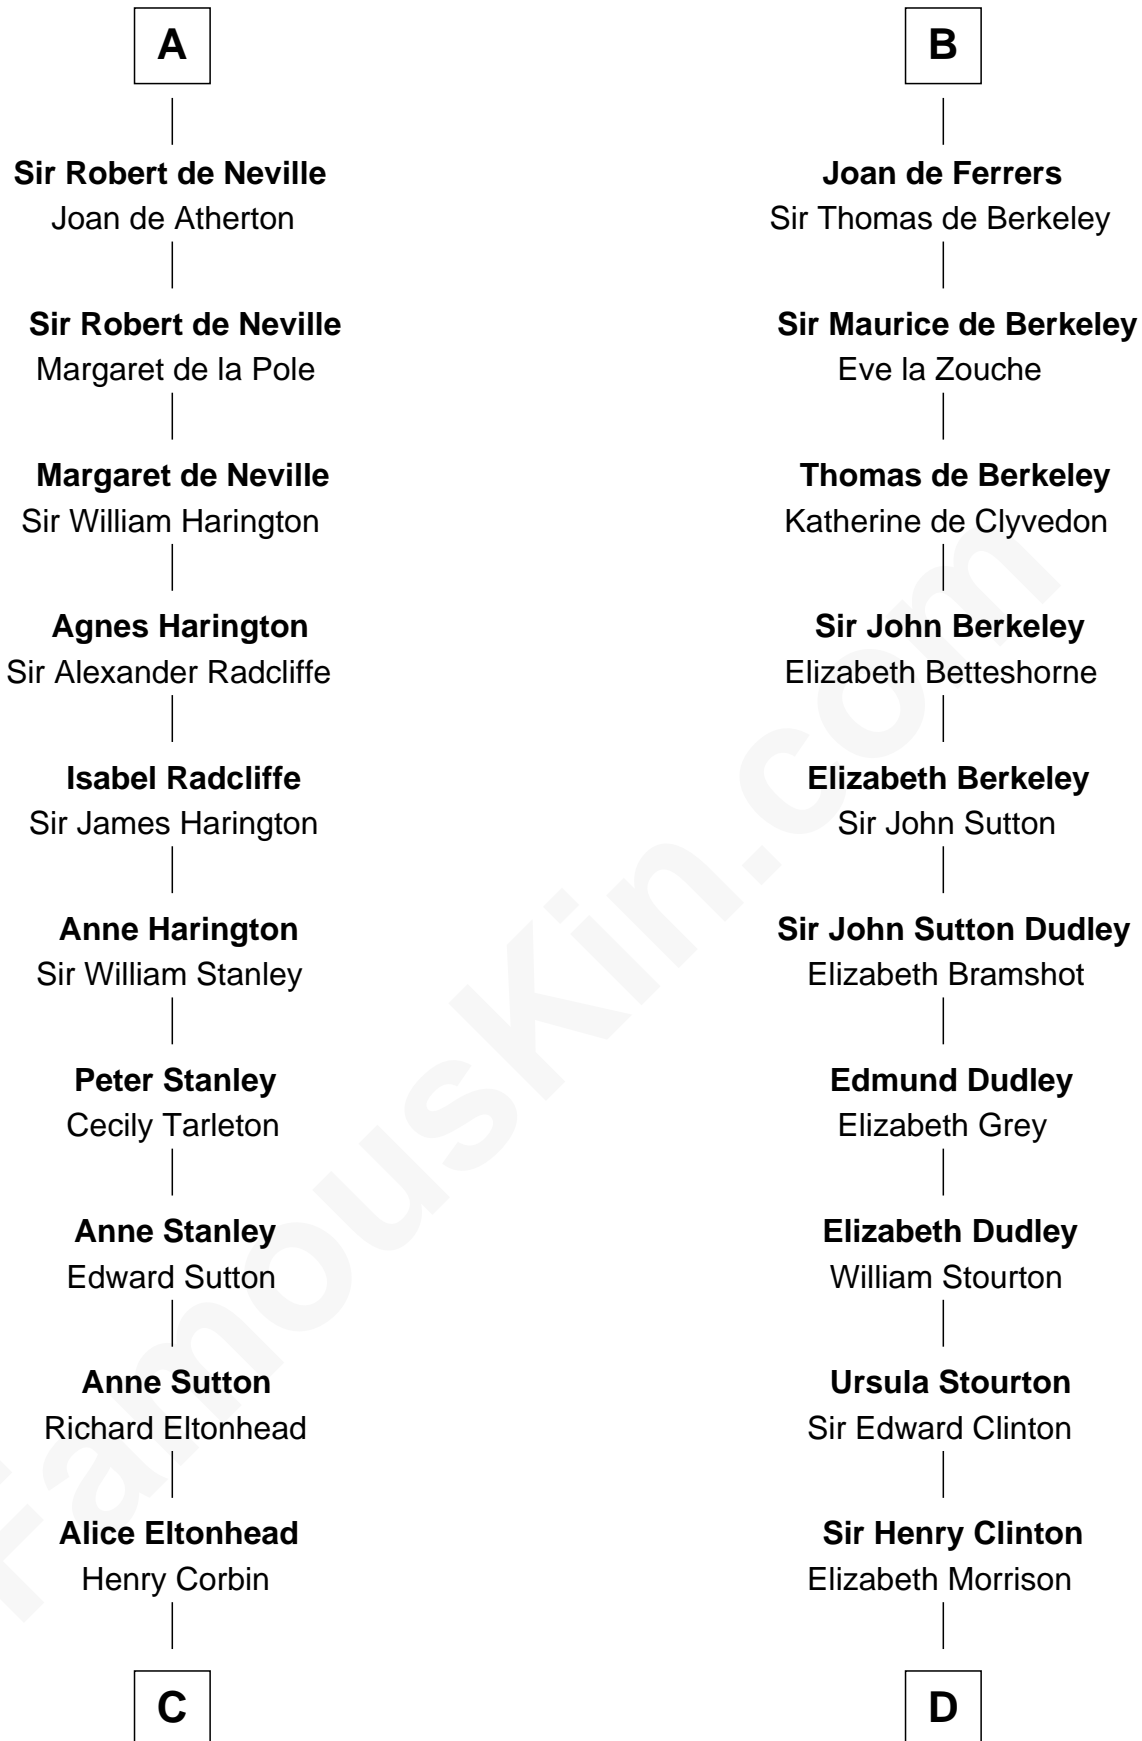

FamousKin.com Relationship Chart of

Edward Lloyd V

13th Governor of Maryland

21st cousin of

George Clinton

4th U.S. Vice President

Maldred of Carlisle and Allendale

Edith of Northumbria

C

Ann Corbin
Col. William Tayloe

John Tayloe
Elizabeth Gwynn

John Tayloe
Rebecca Plater

Elizabeth Tayloe
Col. Edward Lloyd

Edward Lloyd V
13th Governor of Maryland

D

Sir Henry Clinton alias Fynes
Elizabeth Hickman

William Clinton
Elizabeth Kennedy

James Clinton
Elizabeth Smith

Charles Clinton
Elizabeth Denniston

George Clinton
4th U.S. Vice President

FamousKin.com