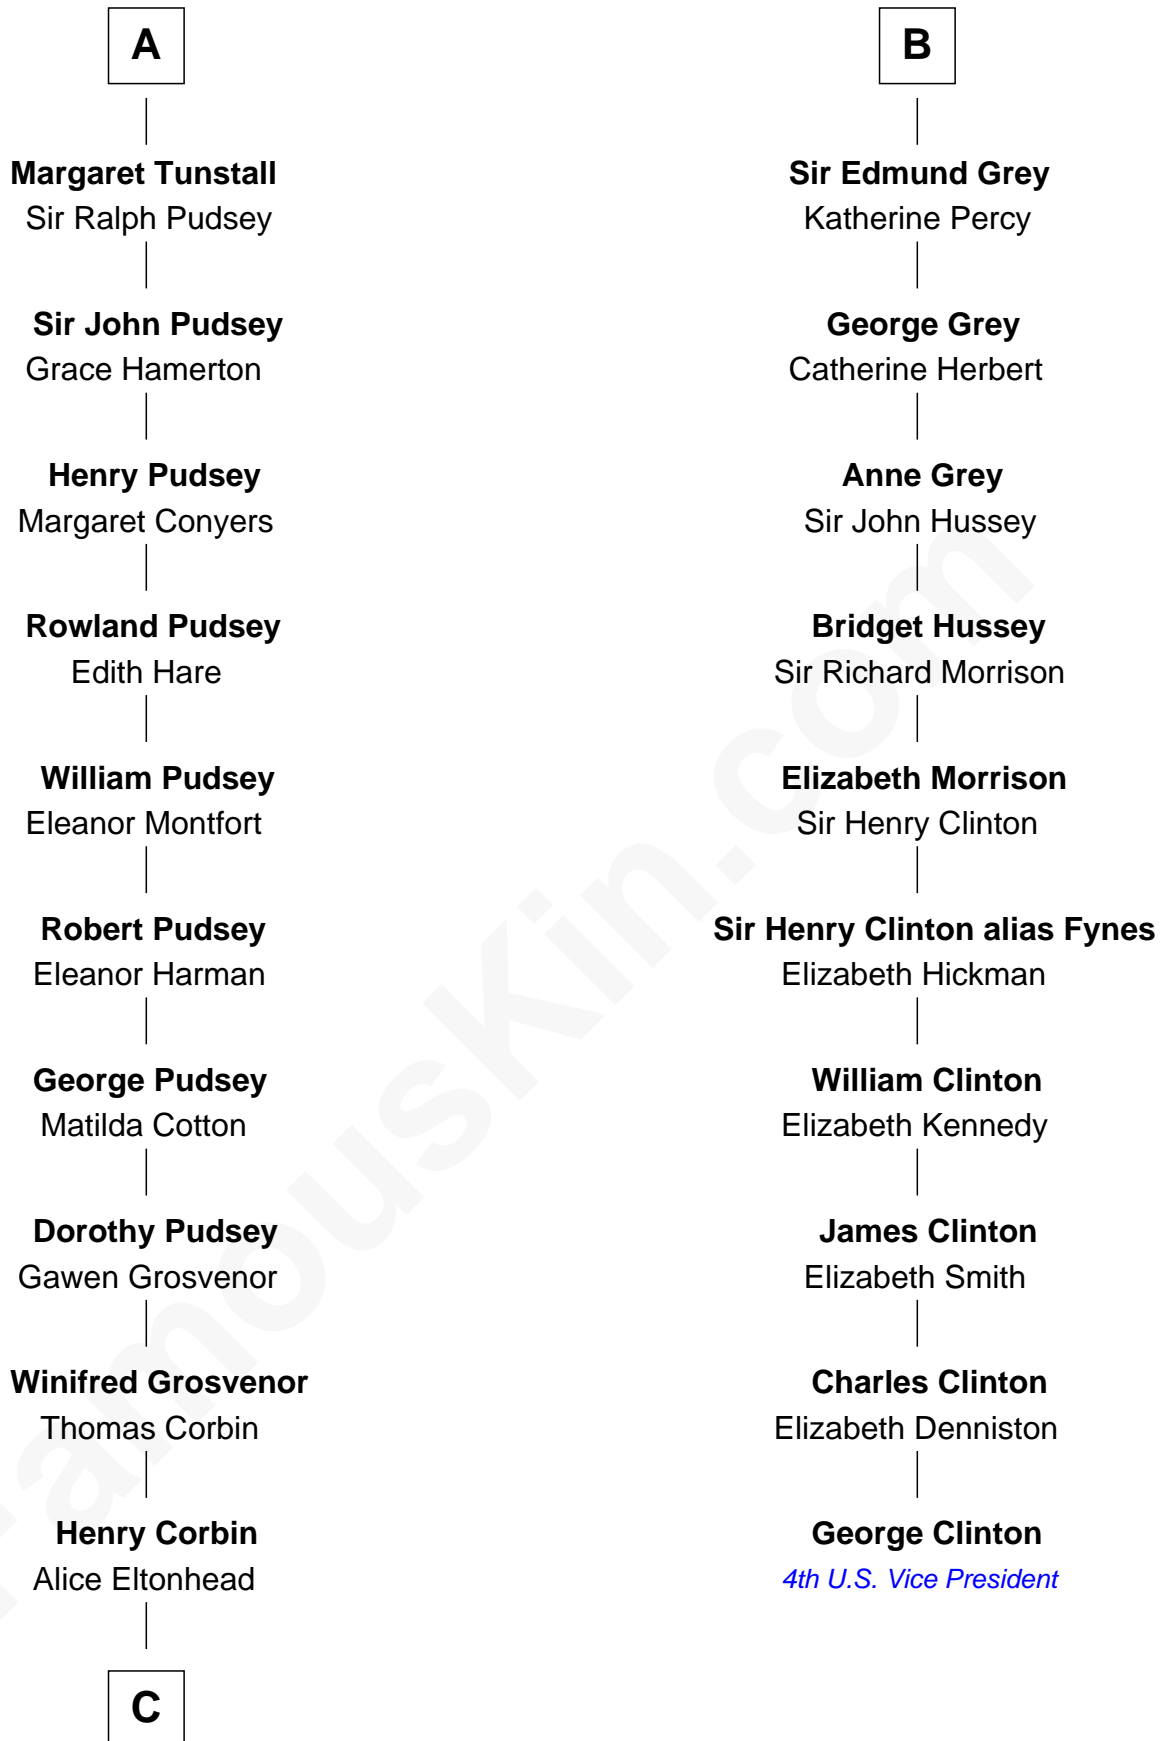

FamousKin.com Relationship Chart of

Edward Lloyd V

13th Governor of Maryland

16th cousin 5 times removed of

George Clinton

4th U.S. Vice President

Robert de Ros
Isabel of Scotland

C

—
Ann Corbin
Col. William Tayloe

—
John Tayloe
Elizabeth Gwynn

—
John Tayloe
Rebecca Plater

—
Elizabeth Tayloe
Col. Edward Lloyd

—
Edward Lloyd V
13th Governor of Maryland

FamousKin.com