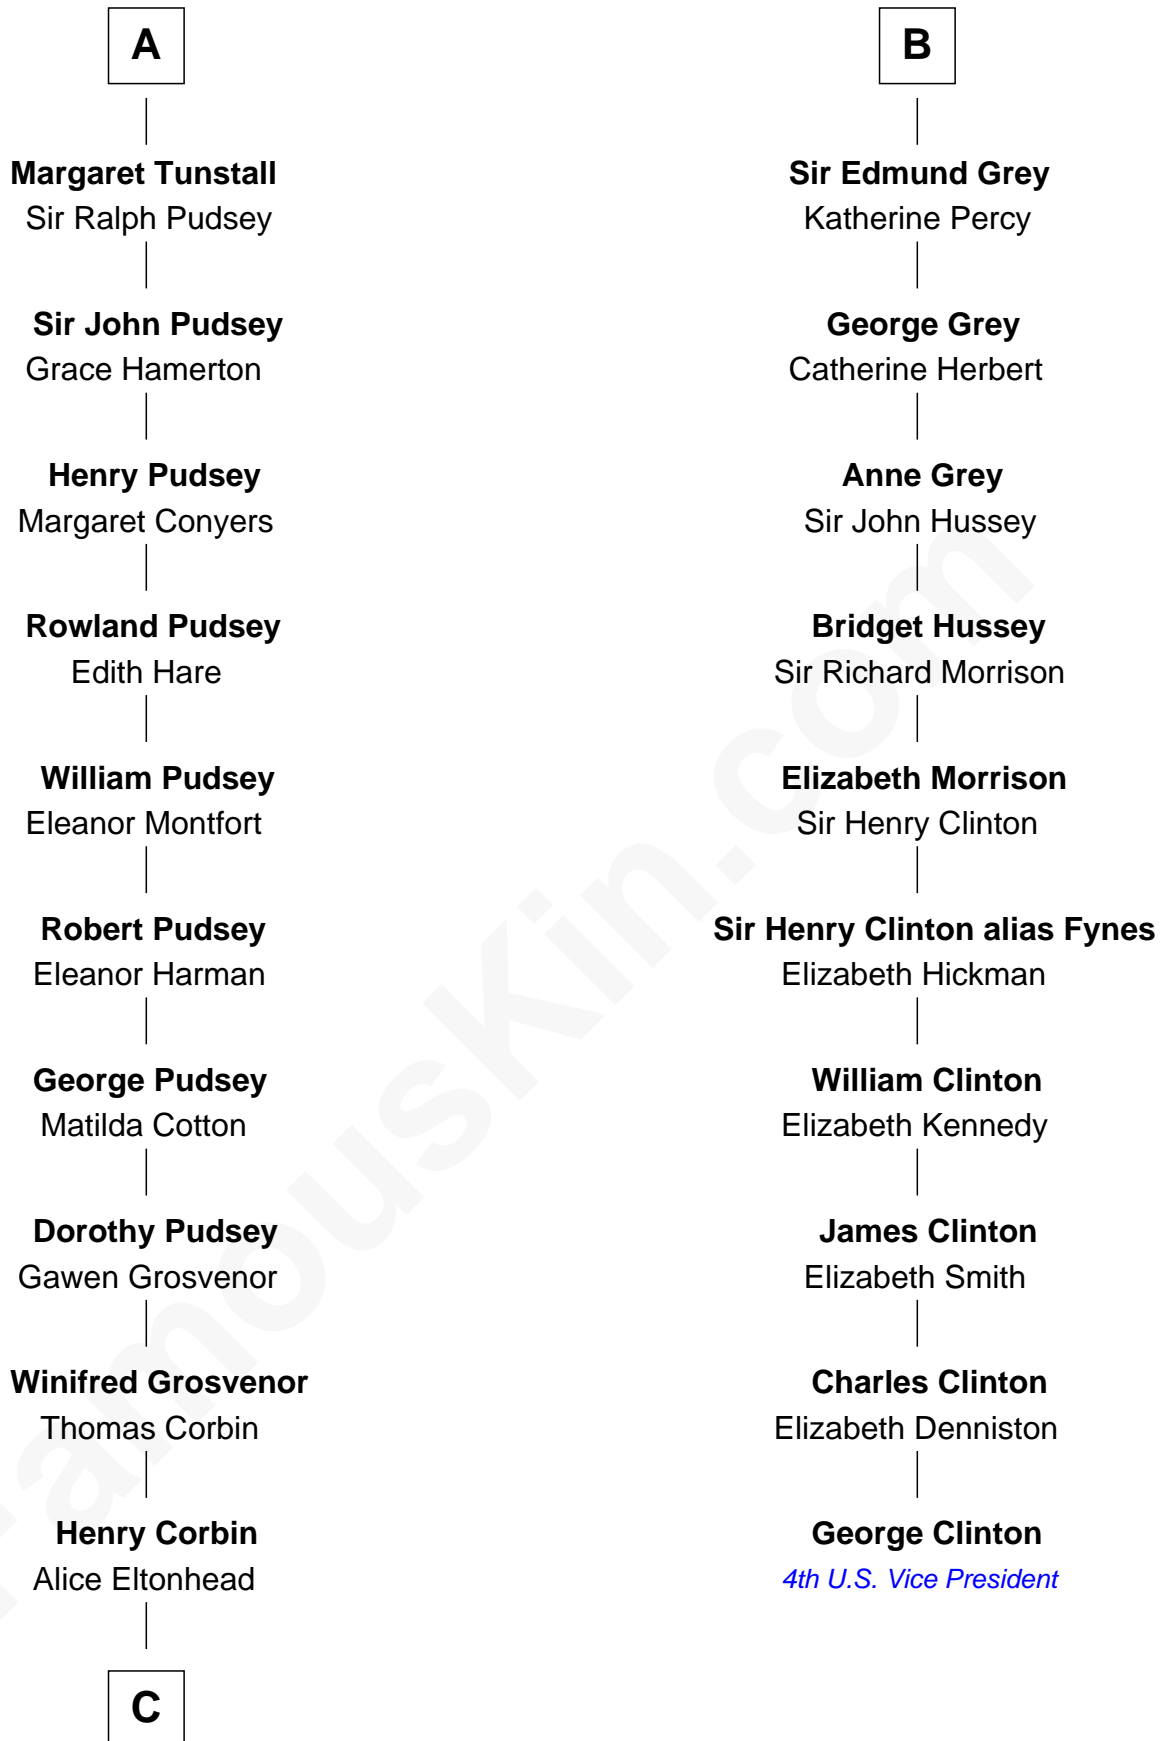

FamousKin.com Relationship Chart of

Edward Lloyd V

13th Governor of Maryland

16th cousin 5 times removed of

George Clinton

4th U.S. Vice President

Reginald FitzPiers

C

—
Ann Corbin
Col. William Tayloe

—
John Tayloe
Elizabeth Gwynn

—
John Tayloe
Rebecca Plater

—
Elizabeth Tayloe
Col. Edward Lloyd

—
Edward Lloyd V
13th Governor of Maryland

FamousKin.com