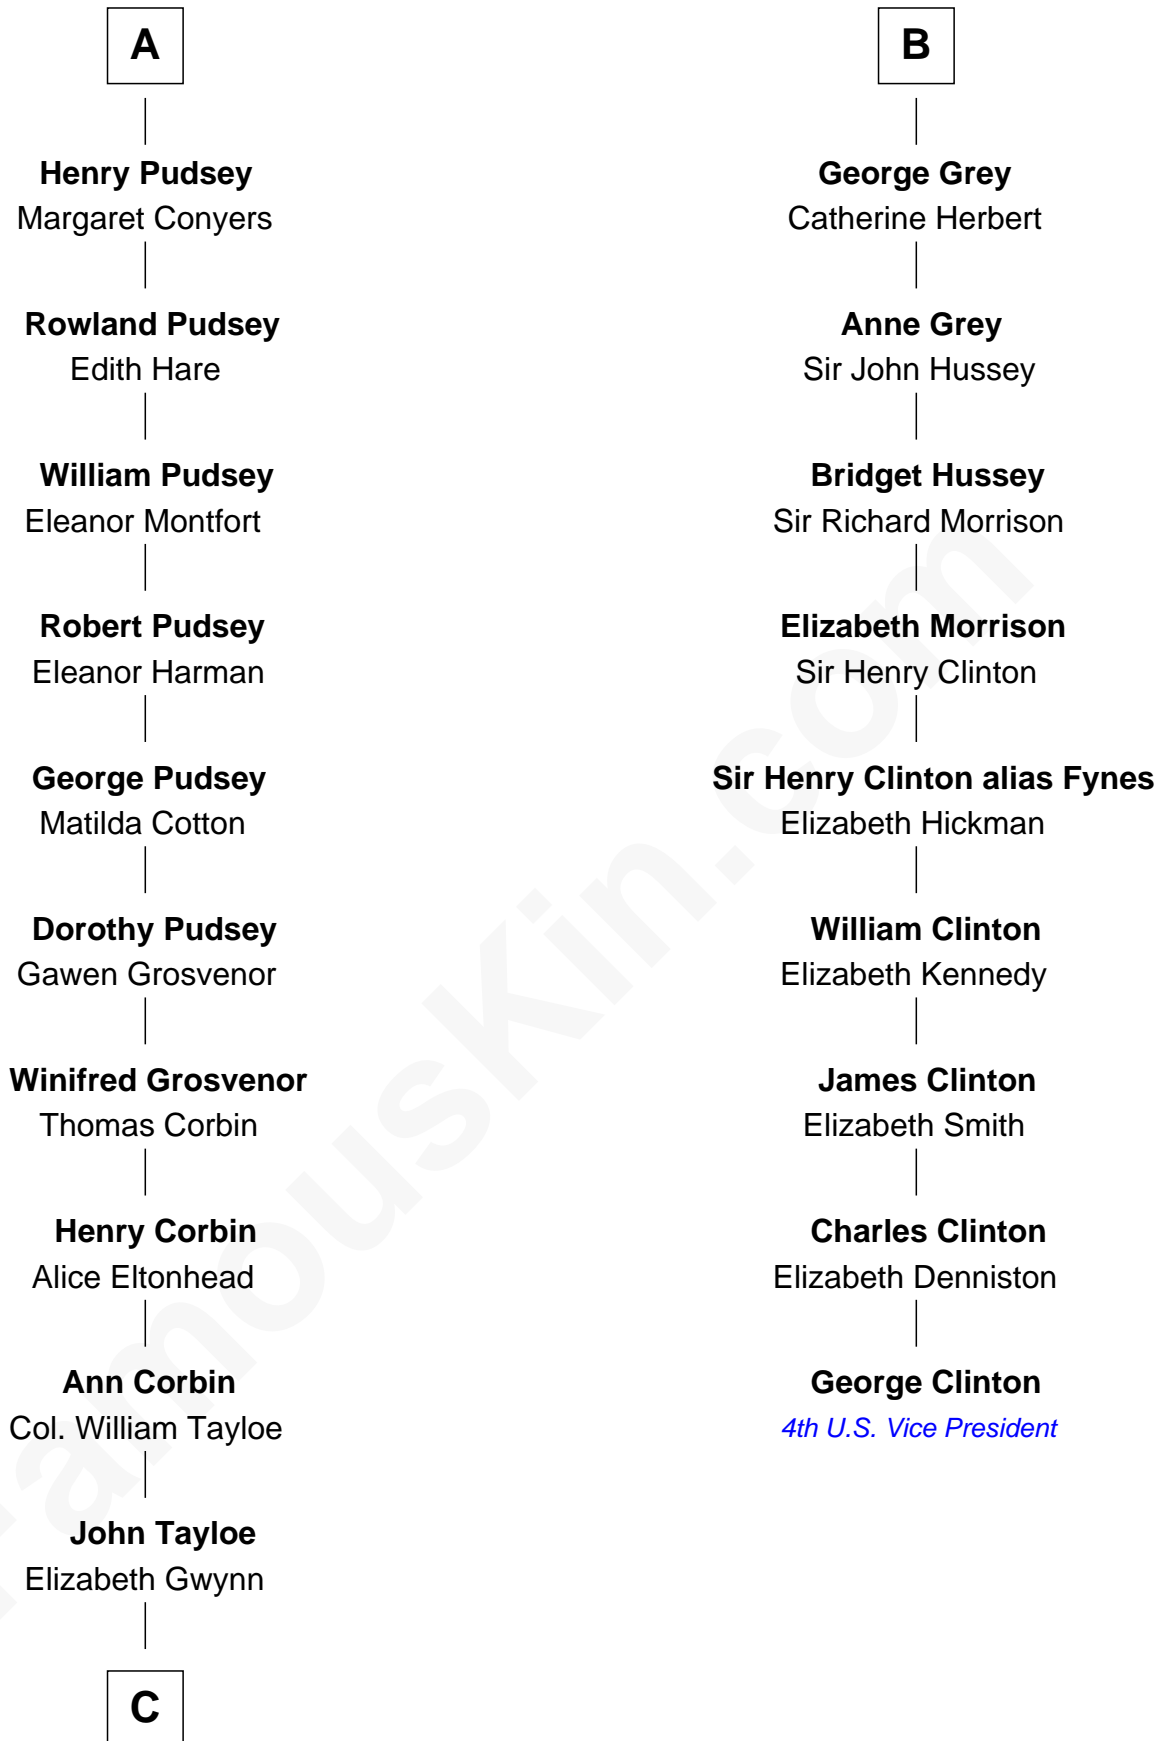

FamousKin.com Relationship Chart of

Edward Lloyd V

13th Governor of Maryland

15th cousin 4 times removed of

George Clinton

4th U.S. Vice President

William de Odingsells

Ela FitzWalter

Sir Roger de Herdeburgh

Ela Herdeburgh

Sir William de Boteler

Ankaret le Boteler

John le Strange

Eleanor le Strange

Sir Reynold de Grey

Sir Reynold Grey

Margaret de Ros

Sir John Grey

Constance de Holand

Sir Edmund Grey

Katherine Percy

B

C

—
John Tayloe
Rebecca Plater

—
Elizabeth Tayloe
Col. Edward Lloyd

—
Edward Lloyd V
13th Governor of Maryland

FamousKin.com