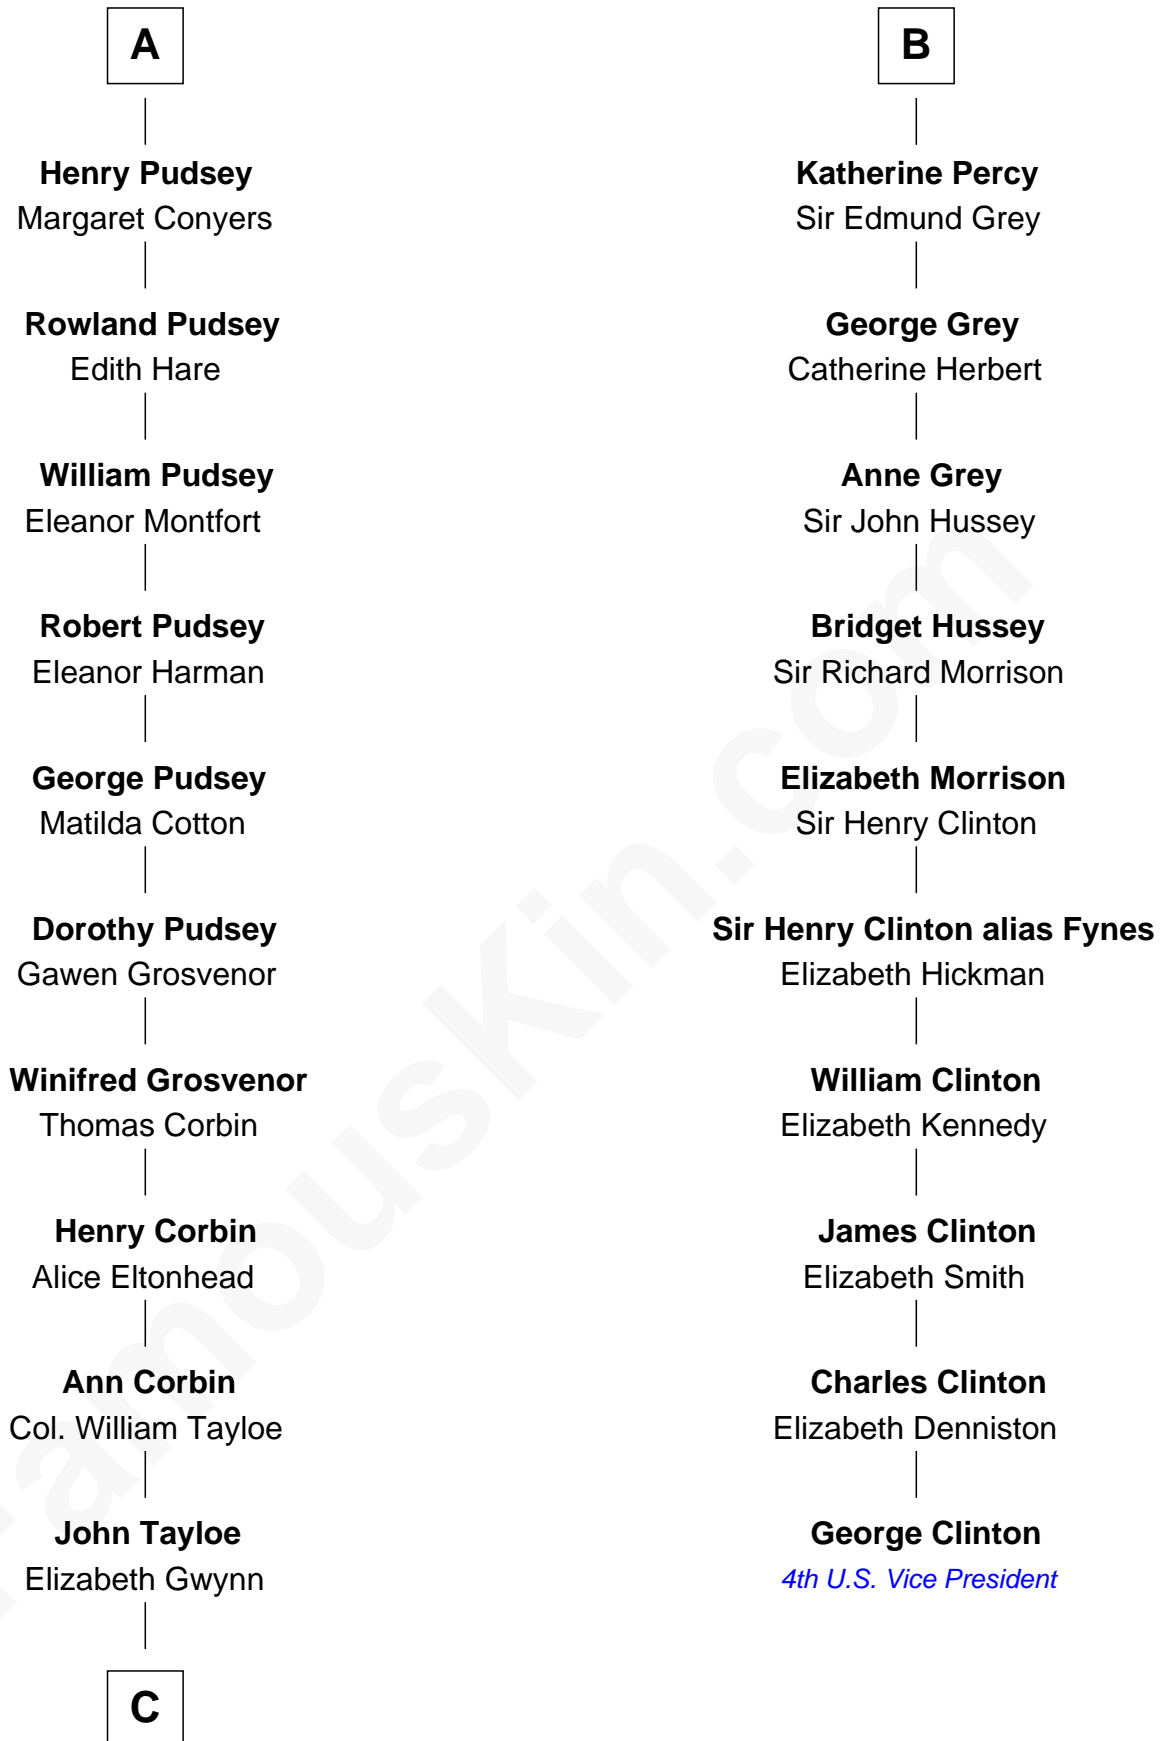

FamousKin.com Relationship Chart of

Edward Lloyd V

13th Governor of Maryland

16th cousin 3 times removed of

George Clinton

4th U.S. Vice President

John Fitz Robert

Ada de Baliol

Sir Henry Percy

Sir Henry Percy

Elizabeth Mortimer

Sir Henry Percy

Eleanor Neville

B

C

—
John Tayloe
Rebecca Plater

—
Elizabeth Tayloe
Col. Edward Lloyd

—
Edward Lloyd V
13th Governor of Maryland

FamousKin.com