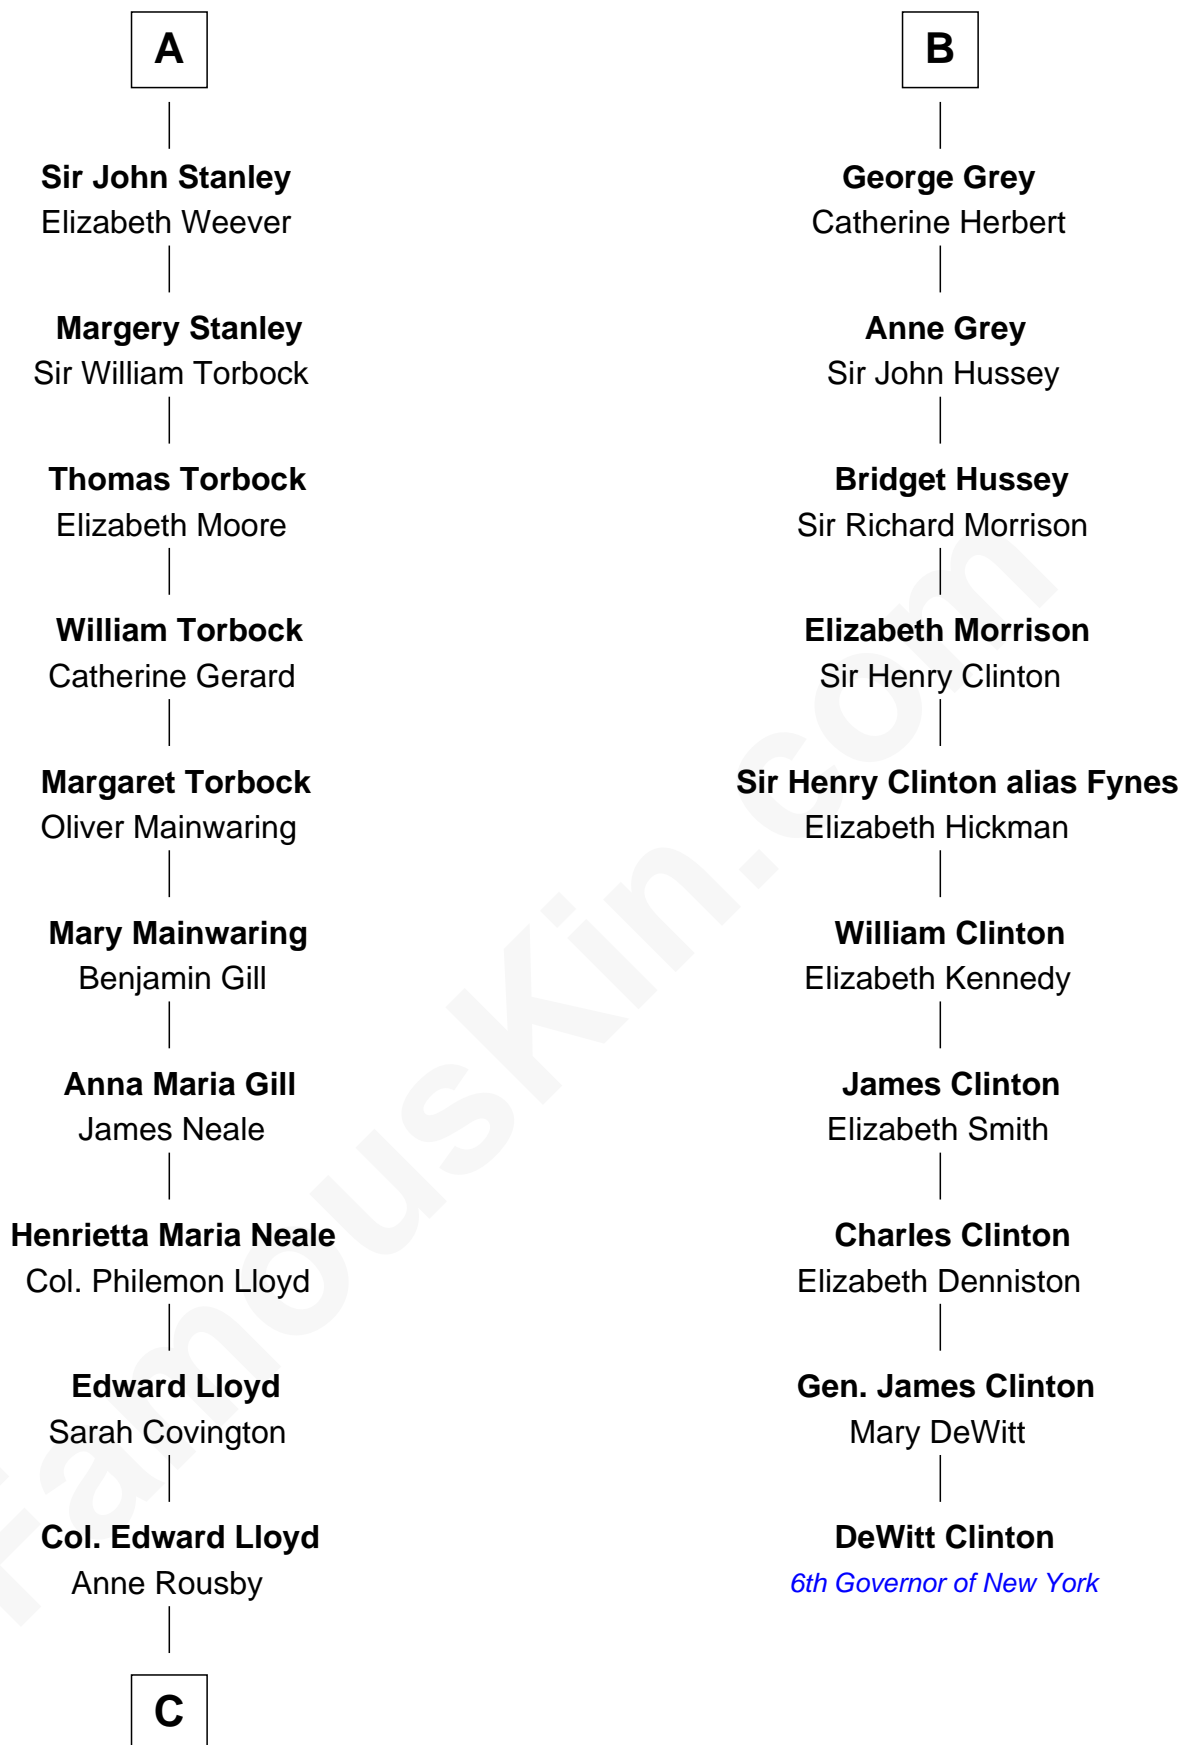

# FamousKin.com Relationship Chart of

**Edward Lloyd V**

*13th Governor of Maryland*

16th cousin 2 times removed of

**DeWitt Clinton**

*6th Governor of New York*

**Sir Humphrey de Bohun**

Maud of Eu

Sir John de Verdun

**Maud de Verdun**

Sir John de Grey

**Sir Roger de Grey**

Elizabeth de Hastings

**Sir Reynold de Grey**

Eleanor le Strange

**Sir Reynold Grey**

Margaret de Ros

**Sir John Grey**

Constance de Holand

**Sir Edmund Grey**

Katherine Percy

**B**

**C**

Col. Edward Lloyd

Elizabeth Tayloe

**Edward Lloyd V**

*13th Governor of Maryland*

FamousKin.com