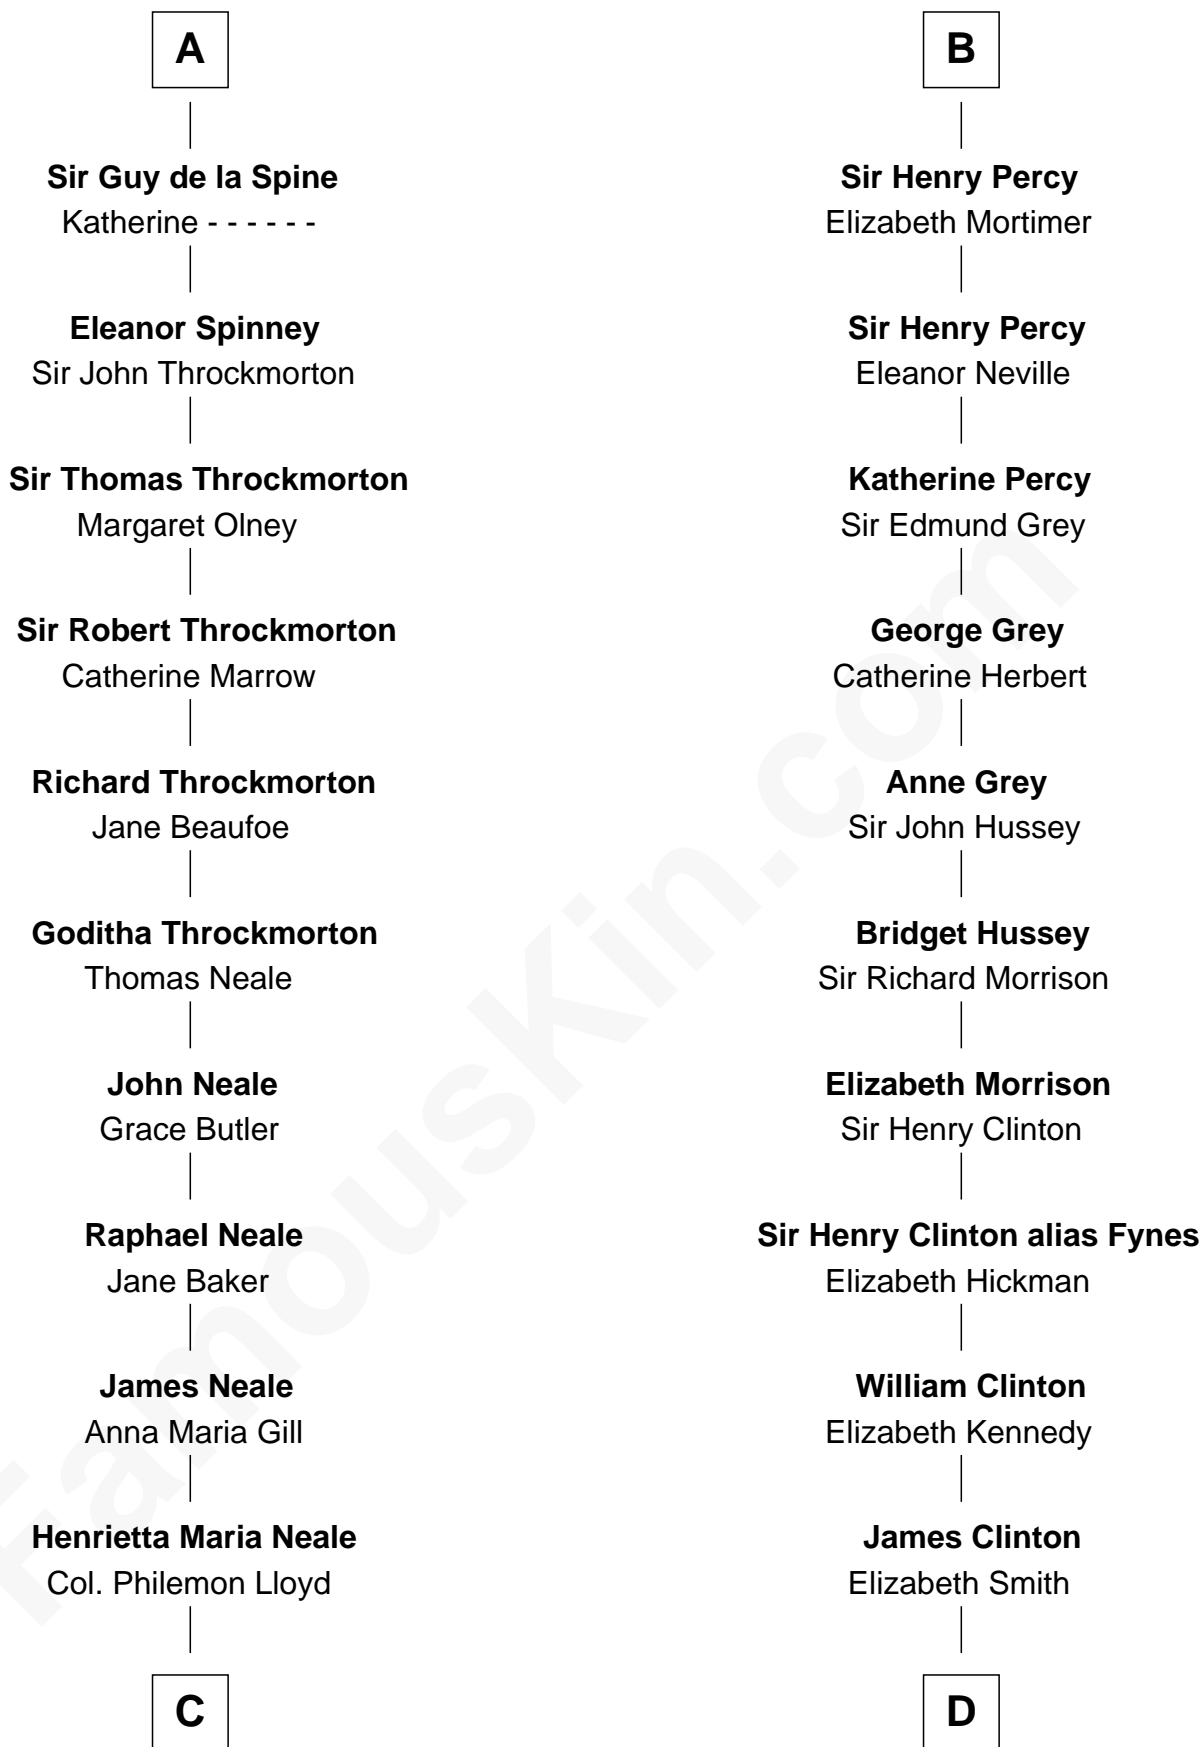

FamousKin.com Relationship Chart of

Edward Lloyd V

13th Governor of Maryland

19th cousin 1 time removed of

DeWitt Clinton

6th Governor of New York

C

Edward Lloyd
Sarah Covington

Col. Edward Lloyd
Anne Rousby

Col. Edward Lloyd
Elizabeth Tayloe

Edward Lloyd V
13th Governor of Maryland

D

Charles Clinton
Elizabeth Denniston

Gen. James Clinton
Mary DeWitt

DeWitt Clinton
6th Governor of New York