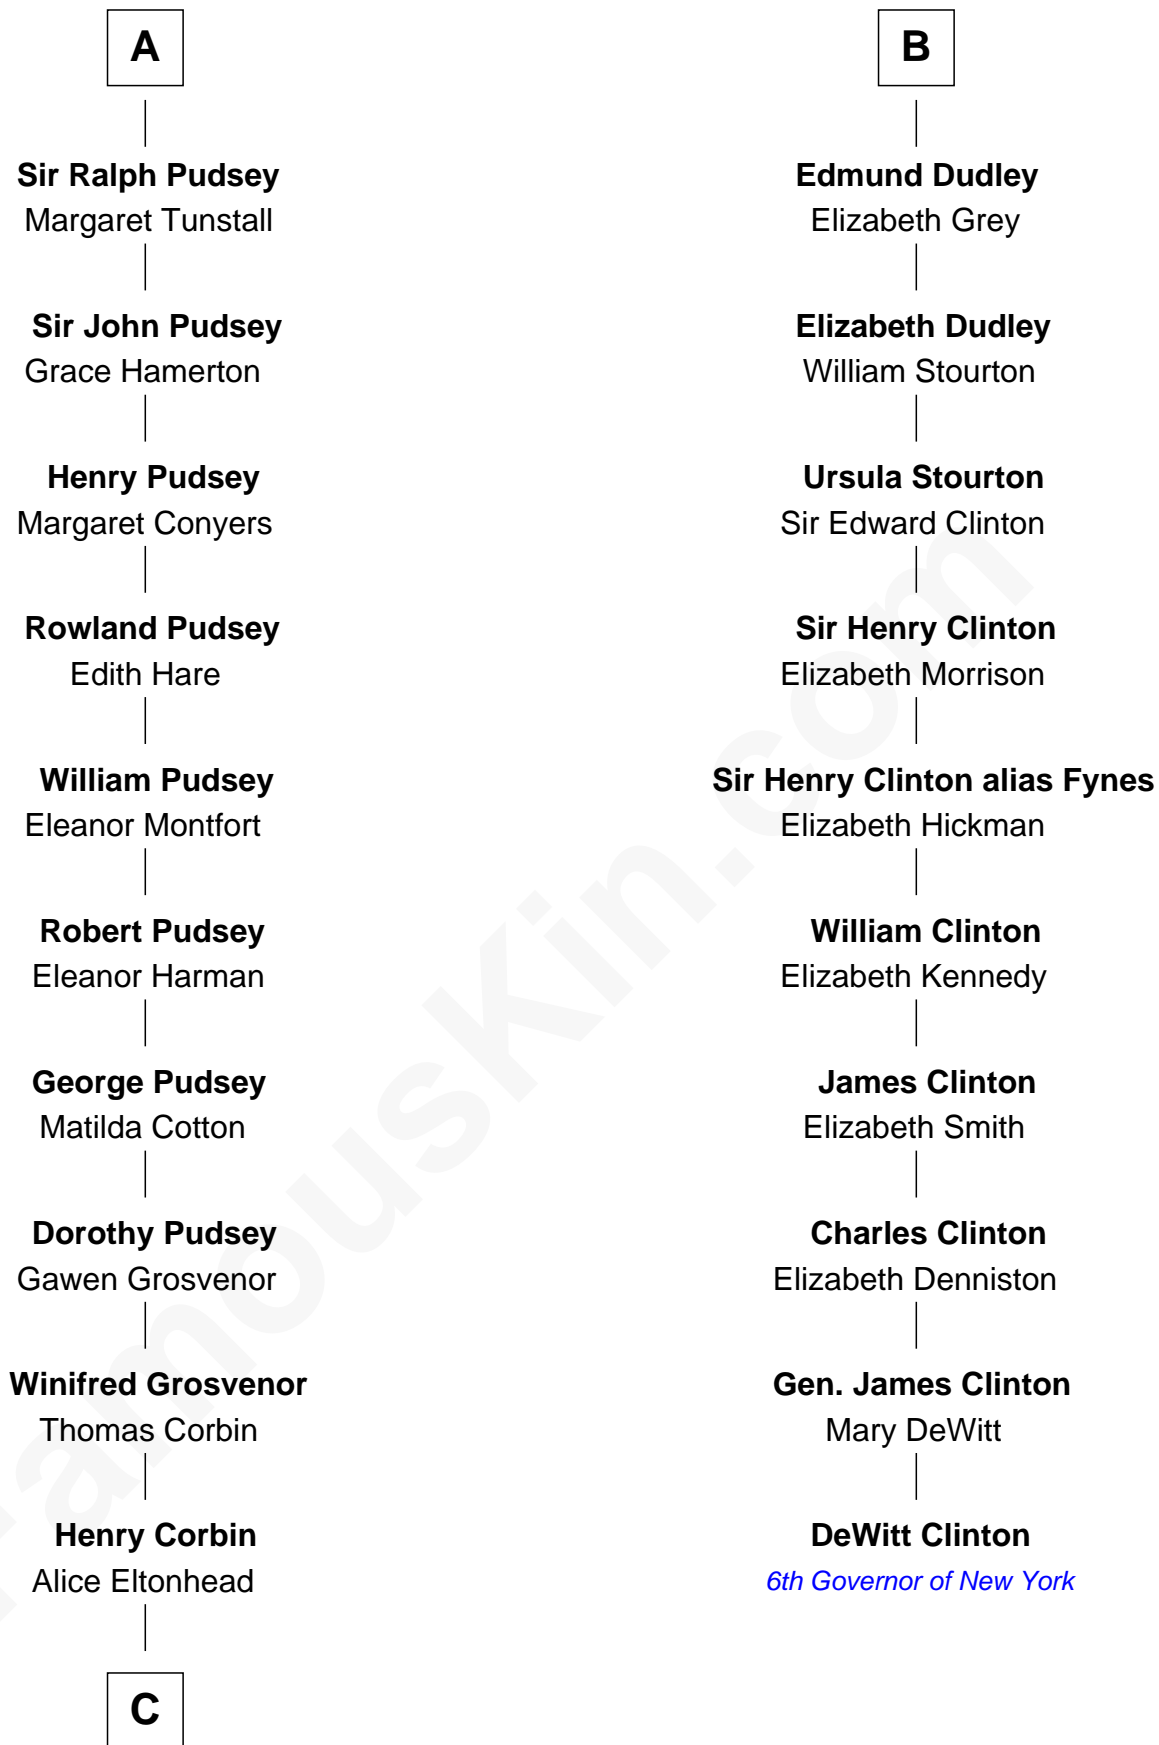

FamousKin.com Relationship Chart of

Edward Lloyd V

13th Governor of Maryland

16th cousin 5 times removed of

DeWitt Clinton

6th Governor of New York

C

—
Ann Corbin
Col. William Tayloe

—
John Tayloe
Elizabeth Gwynn

—
John Tayloe
Rebecca Plater

—
Elizabeth Tayloe
Col. Edward Lloyd

—
Edward Lloyd V
13th Governor of Maryland

FamousKin.com