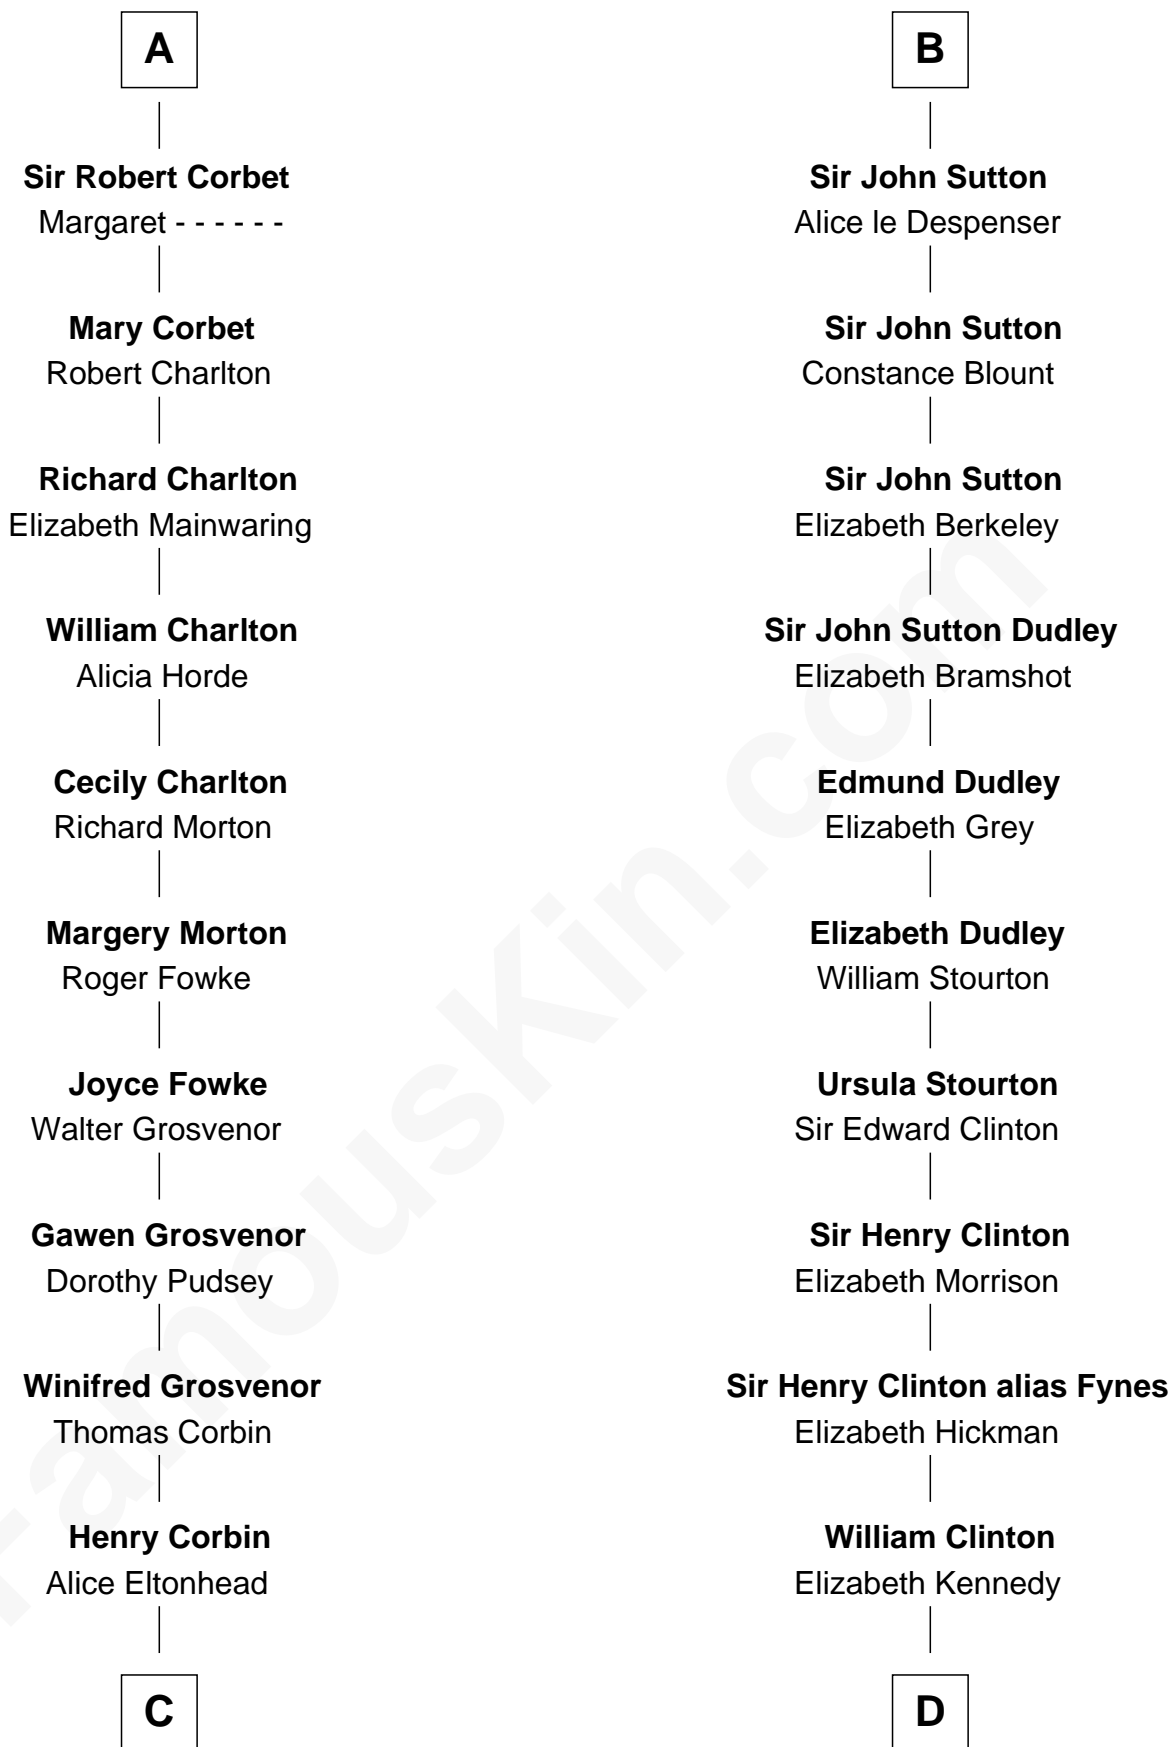

FamousKin.com Relationship Chart of

Edward Lloyd V

13th Governor of Maryland

20th cousin 1 time removed of

DeWitt Clinton

6th Governor of New York

Ralph Paynell

C

Ann Corbin
Col. William Tayloe

John Tayloe
Elizabeth Gwynn

John Tayloe
Rebecca Plater

Elizabeth Tayloe
Col. Edward Lloyd

Edward Lloyd V
13th Governor of Maryland

D

James Clinton
Elizabeth Smith

Charles Clinton
Elizabeth Denniston

Gen. James Clinton
Mary DeWitt

DeWitt Clinton
6th Governor of New York