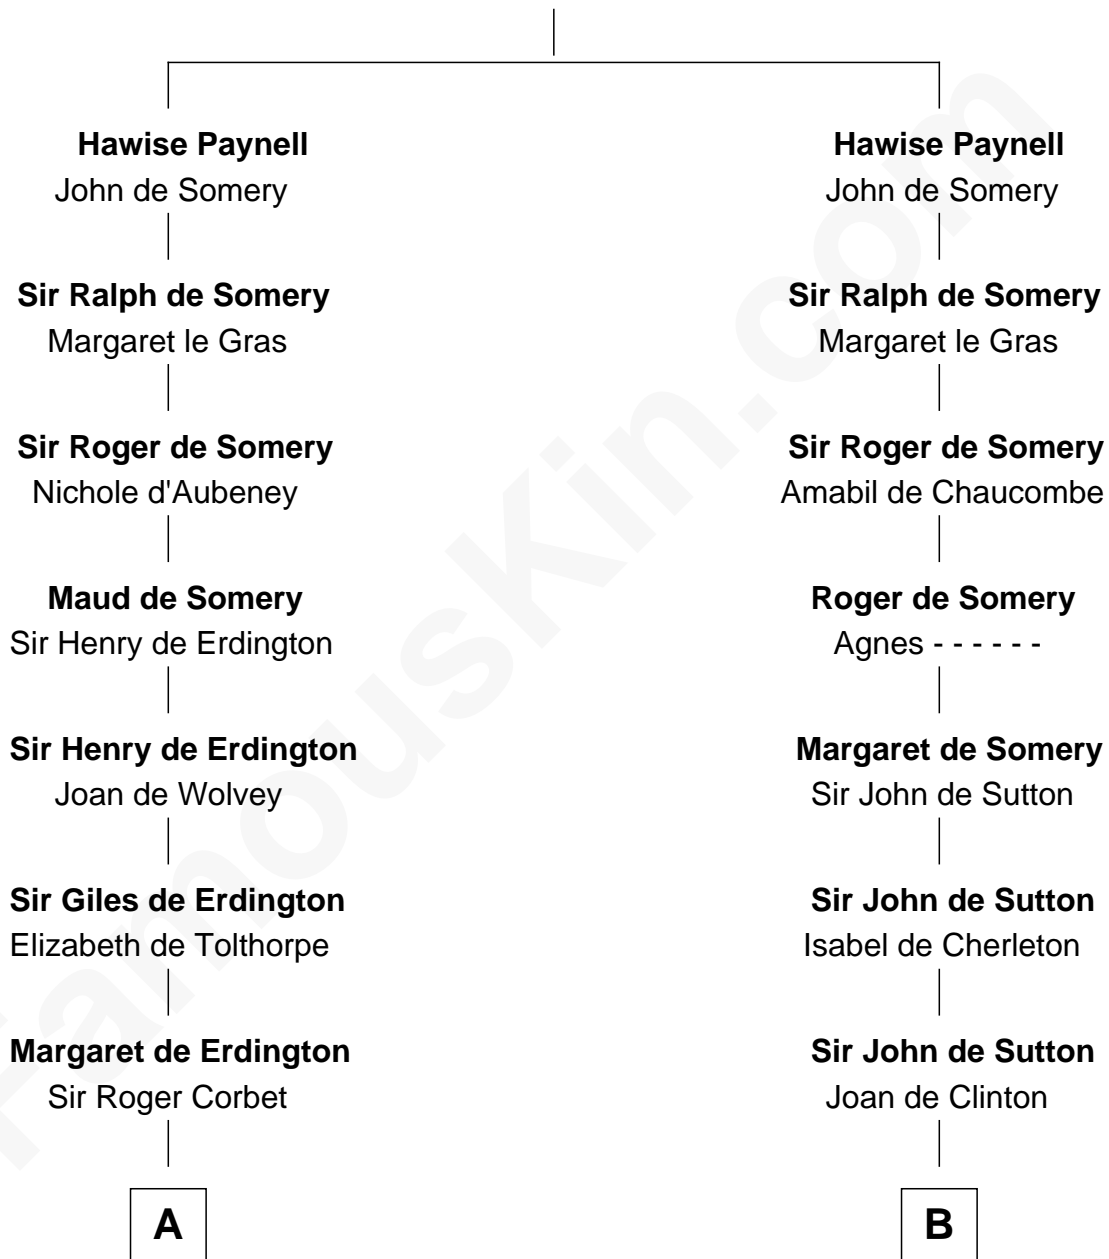

FamousKin.com Relationship Chart of

Edward Lloyd V

13th Governor of Maryland

20th cousin 1 time removed of

DeWitt Clinton

6th Governor of New York

Ralph Paynell

C

Ann Corbin
Col. William Tayloe

John Tayloe
Elizabeth Gwynn

John Tayloe
Rebecca Plater

Elizabeth Tayloe
Col. Edward Lloyd

Edward Lloyd V
13th Governor of Maryland

D

James Clinton
Elizabeth Smith

Charles Clinton
Elizabeth Denniston

Gen. James Clinton
Mary DeWitt

DeWitt Clinton
6th Governor of New York