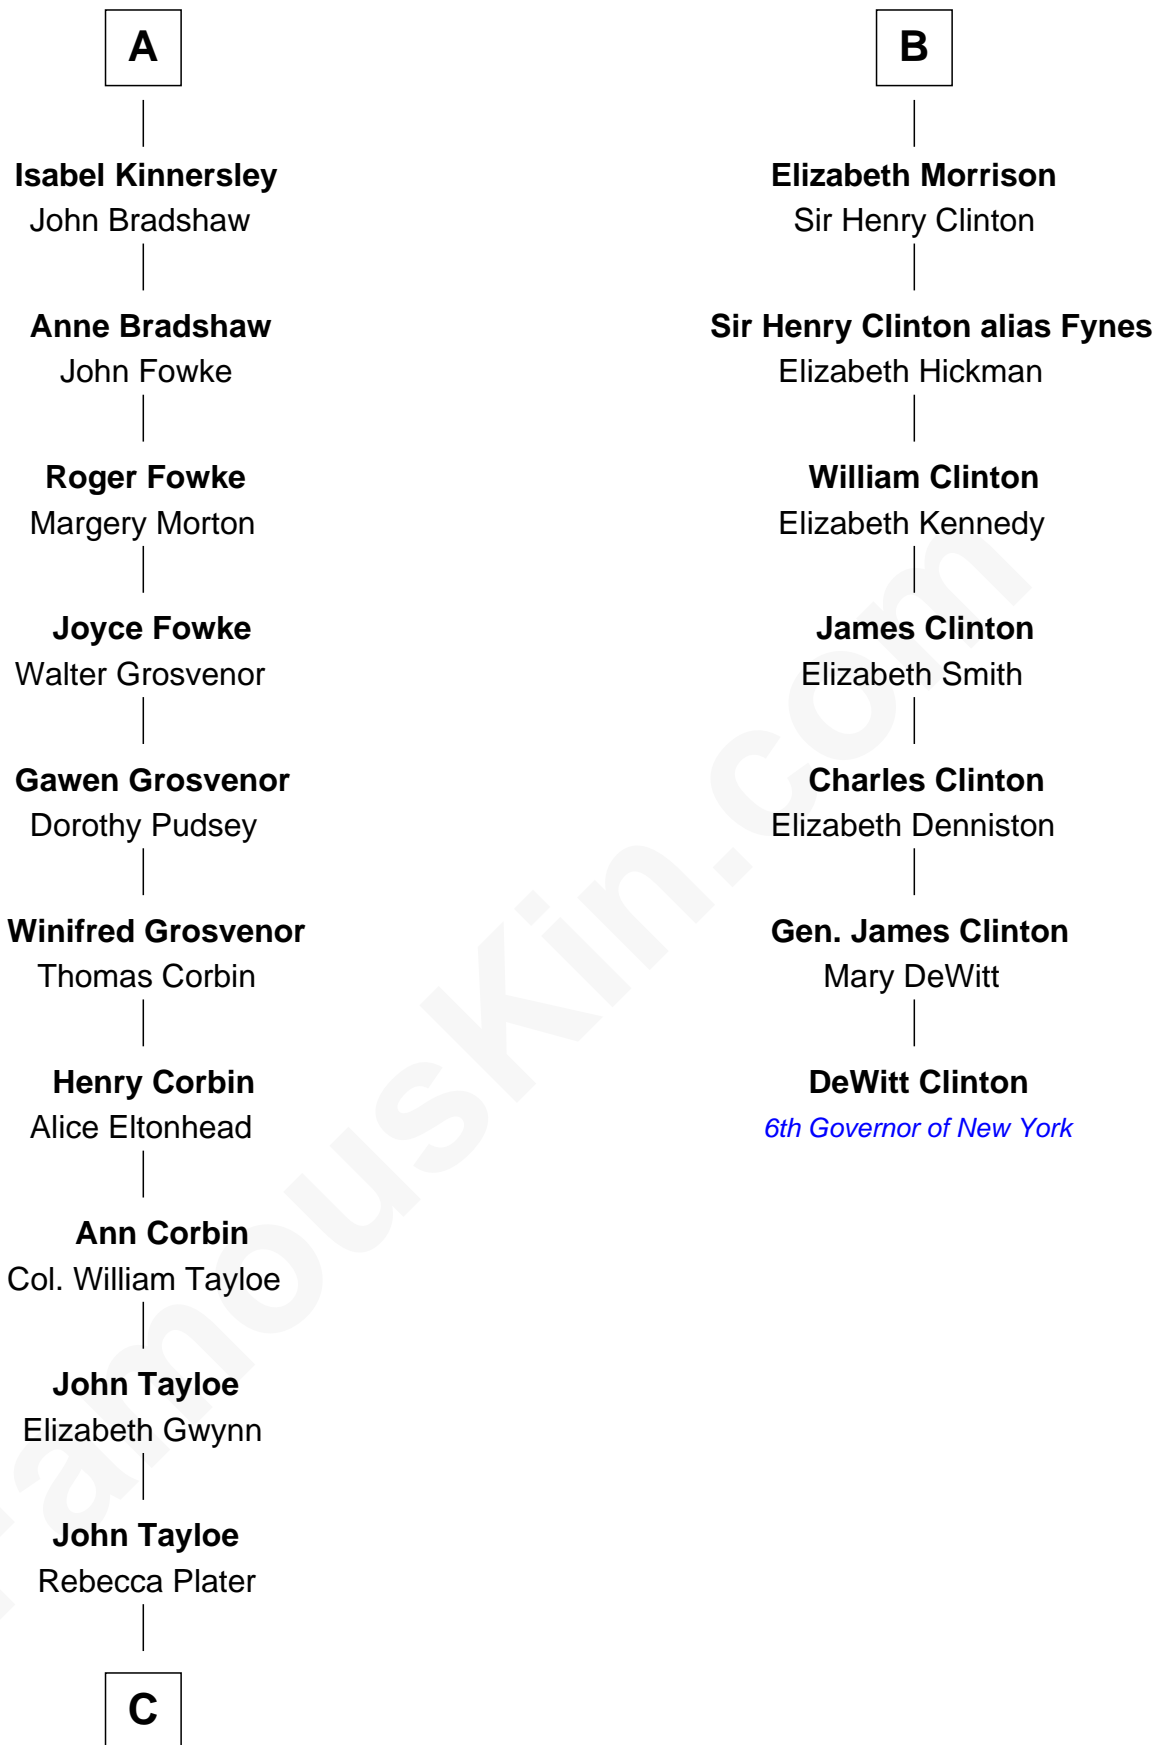

FamousKin.com Relationship Chart of

Edward Lloyd V

13th Governor of Maryland

13th cousin 5 times removed of

DeWitt Clinton

6th Governor of New York

Sir William de Ros
Margery de Badlesmere

C

Elizabeth Tayloe
Col. Edward Lloyd

Edward Lloyd V
13th Governor of Maryland

FamousKin.com