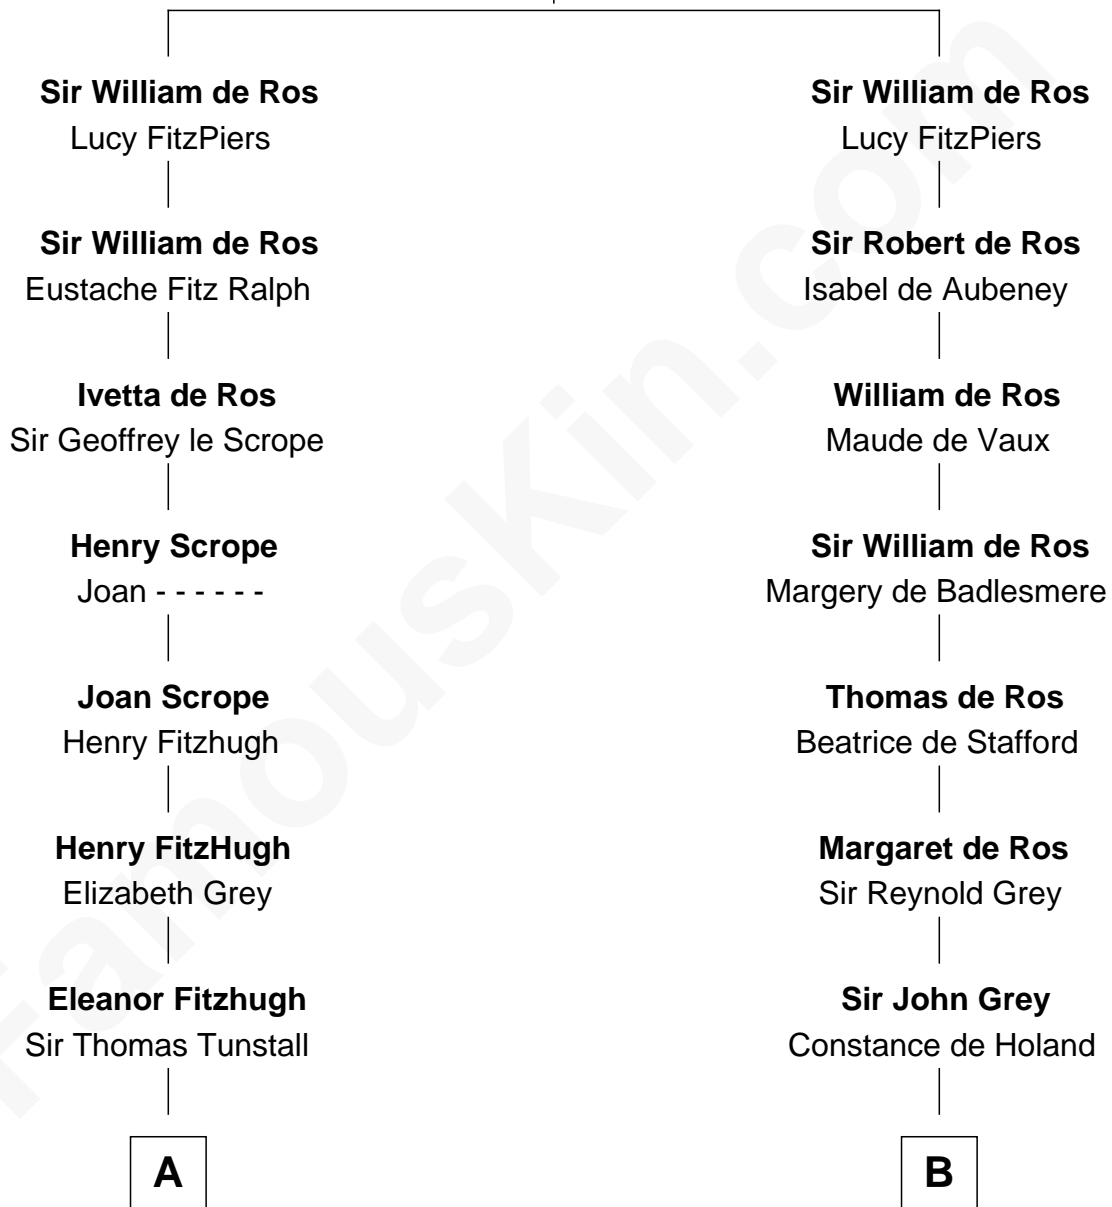

# FamousKin.com Relationship Chart of

**Edward Lloyd V**

*13th Governor of Maryland*

17th cousin 4 times removed of

**DeWitt Clinton**

*6th Governor of New York*

**Robert de Ros**  
Isabel of Scotland

**C**

—  
**Ann Corbin**  
Col. William Tayloe

—  
**John Tayloe**  
Elizabeth Gwynn

—  
**John Tayloe**  
Rebecca Plater

—  
**Elizabeth Tayloe**  
Col. Edward Lloyd

—  
**Edward Lloyd V**  
*13th Governor of Maryland*