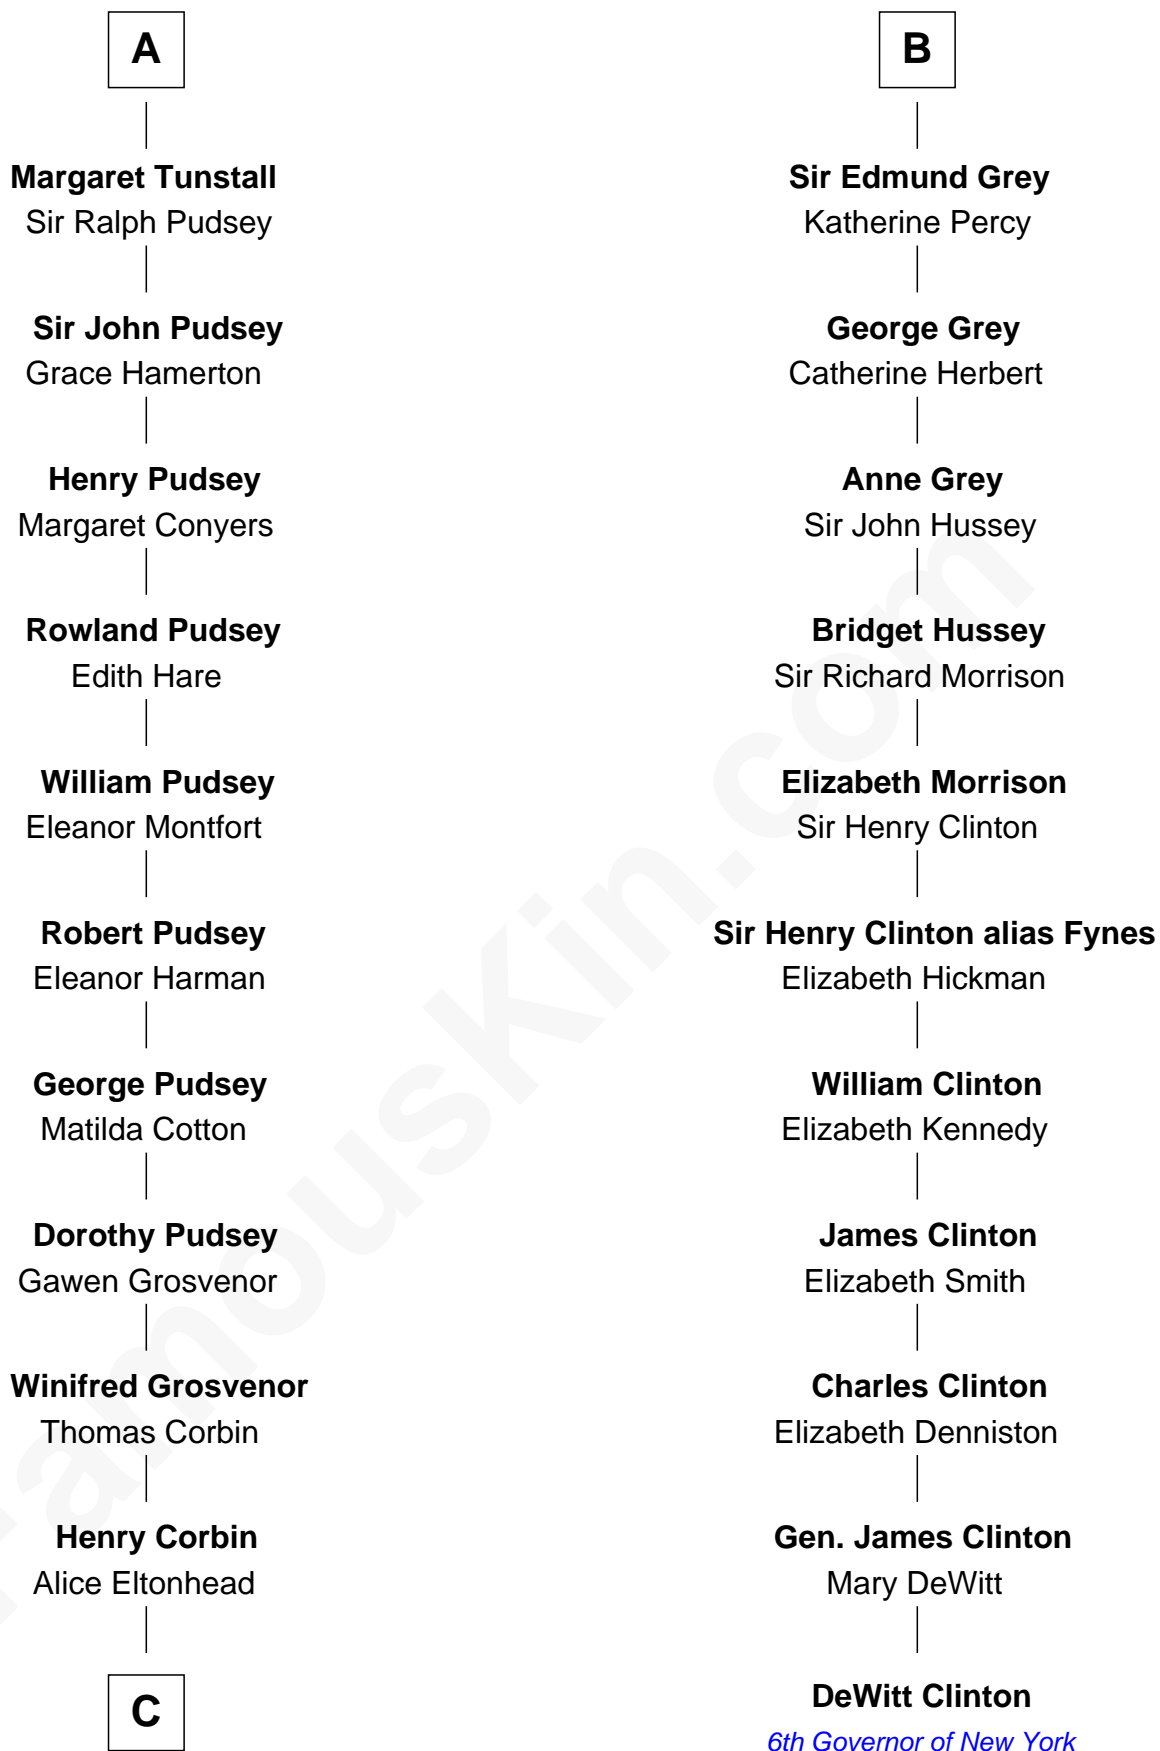

# FamousKin.com Relationship Chart of

**Edward Lloyd V**

*13th Governor of Maryland*

17th cousin 4 times removed of

**DeWitt Clinton**

*6th Governor of New York*

**Robert de Ros**  
Isabel of Scotland

**C**

—  
**Ann Corbin**  
Col. William Tayloe

—  
**John Tayloe**  
Elizabeth Gwynn

—  
**John Tayloe**  
Rebecca Plater

—  
**Elizabeth Tayloe**  
Col. Edward Lloyd

—  
**Edward Lloyd V**  
*13th Governor of Maryland*