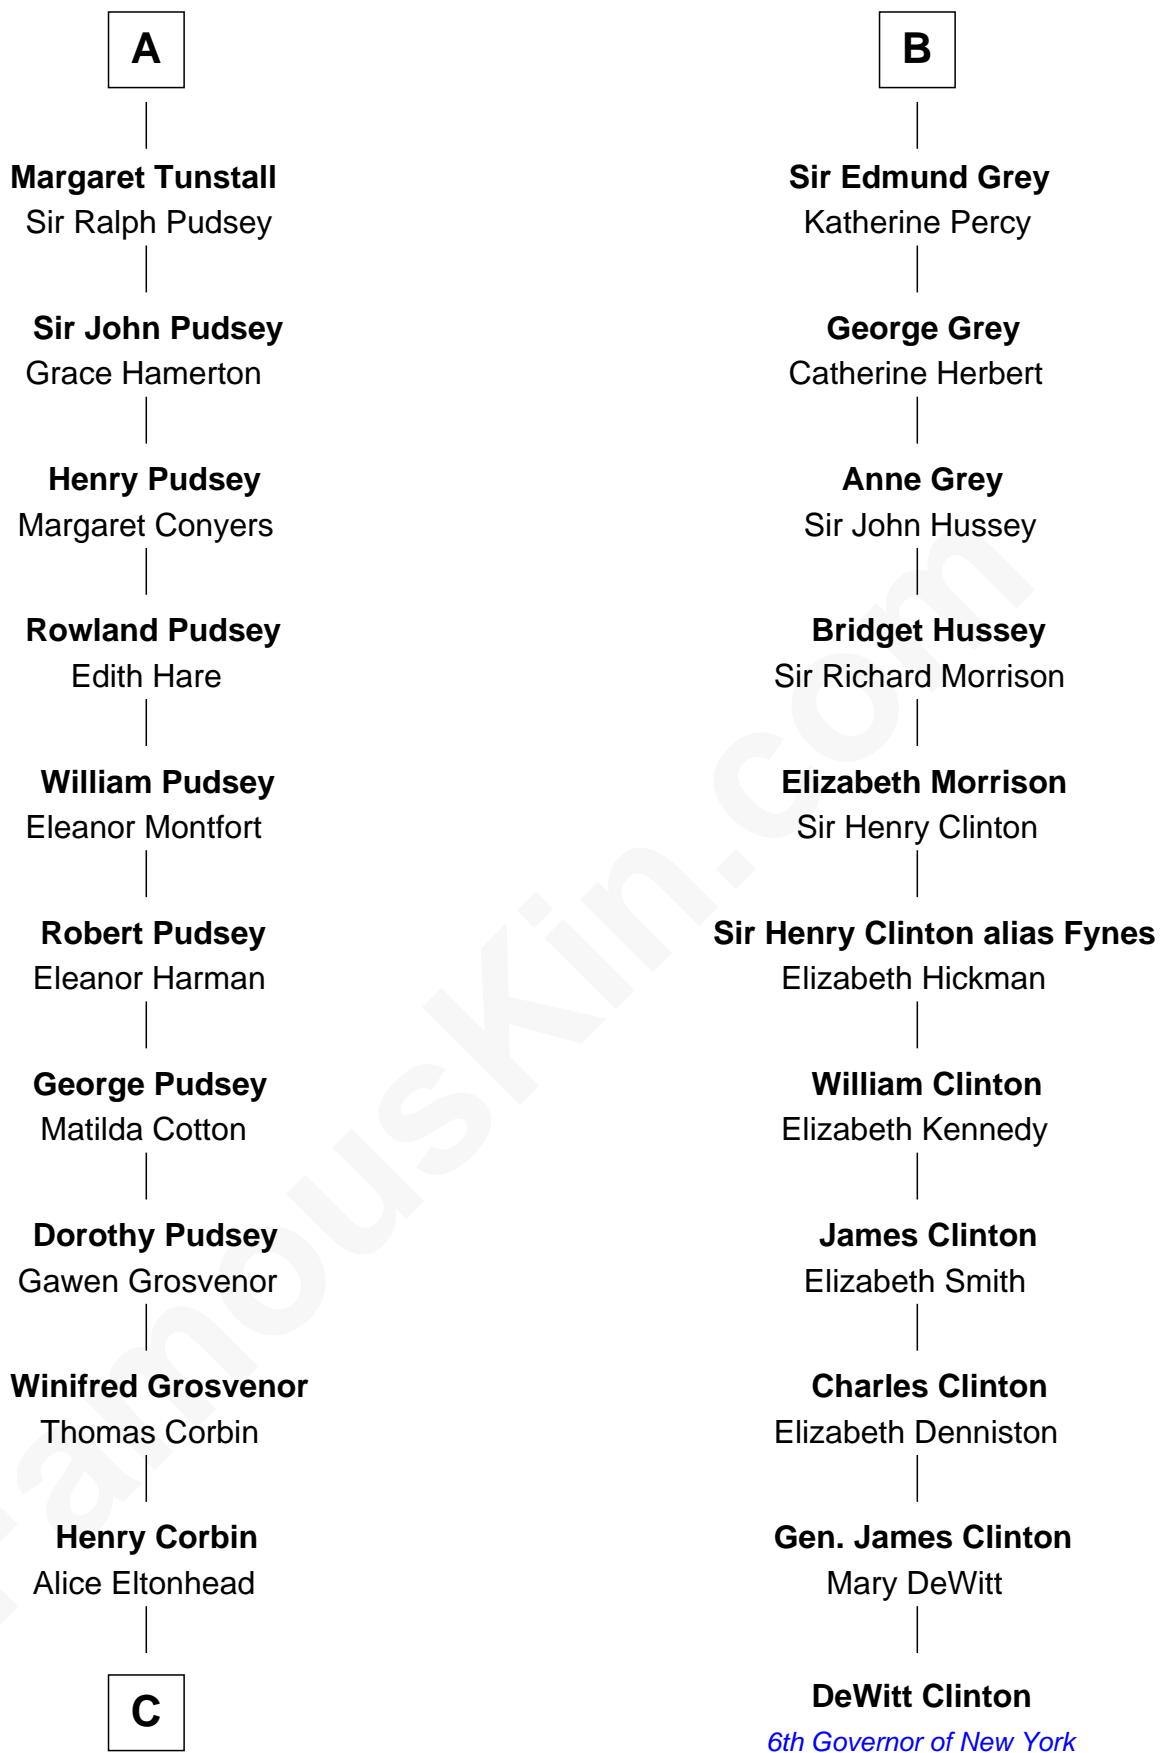

FamousKin.com Relationship Chart of

Edward Lloyd V

13th Governor of Maryland

17th cousin 4 times removed of

DeWitt Clinton

6th Governor of New York

Reginald FitzPiers

C

—
Ann Corbin
Col. William Tayloe

—
John Tayloe
Elizabeth Gwynn

—
John Tayloe
Rebecca Plater

—
Elizabeth Tayloe
Col. Edward Lloyd

—
Edward Lloyd V
13th Governor of Maryland

FamousKin.com