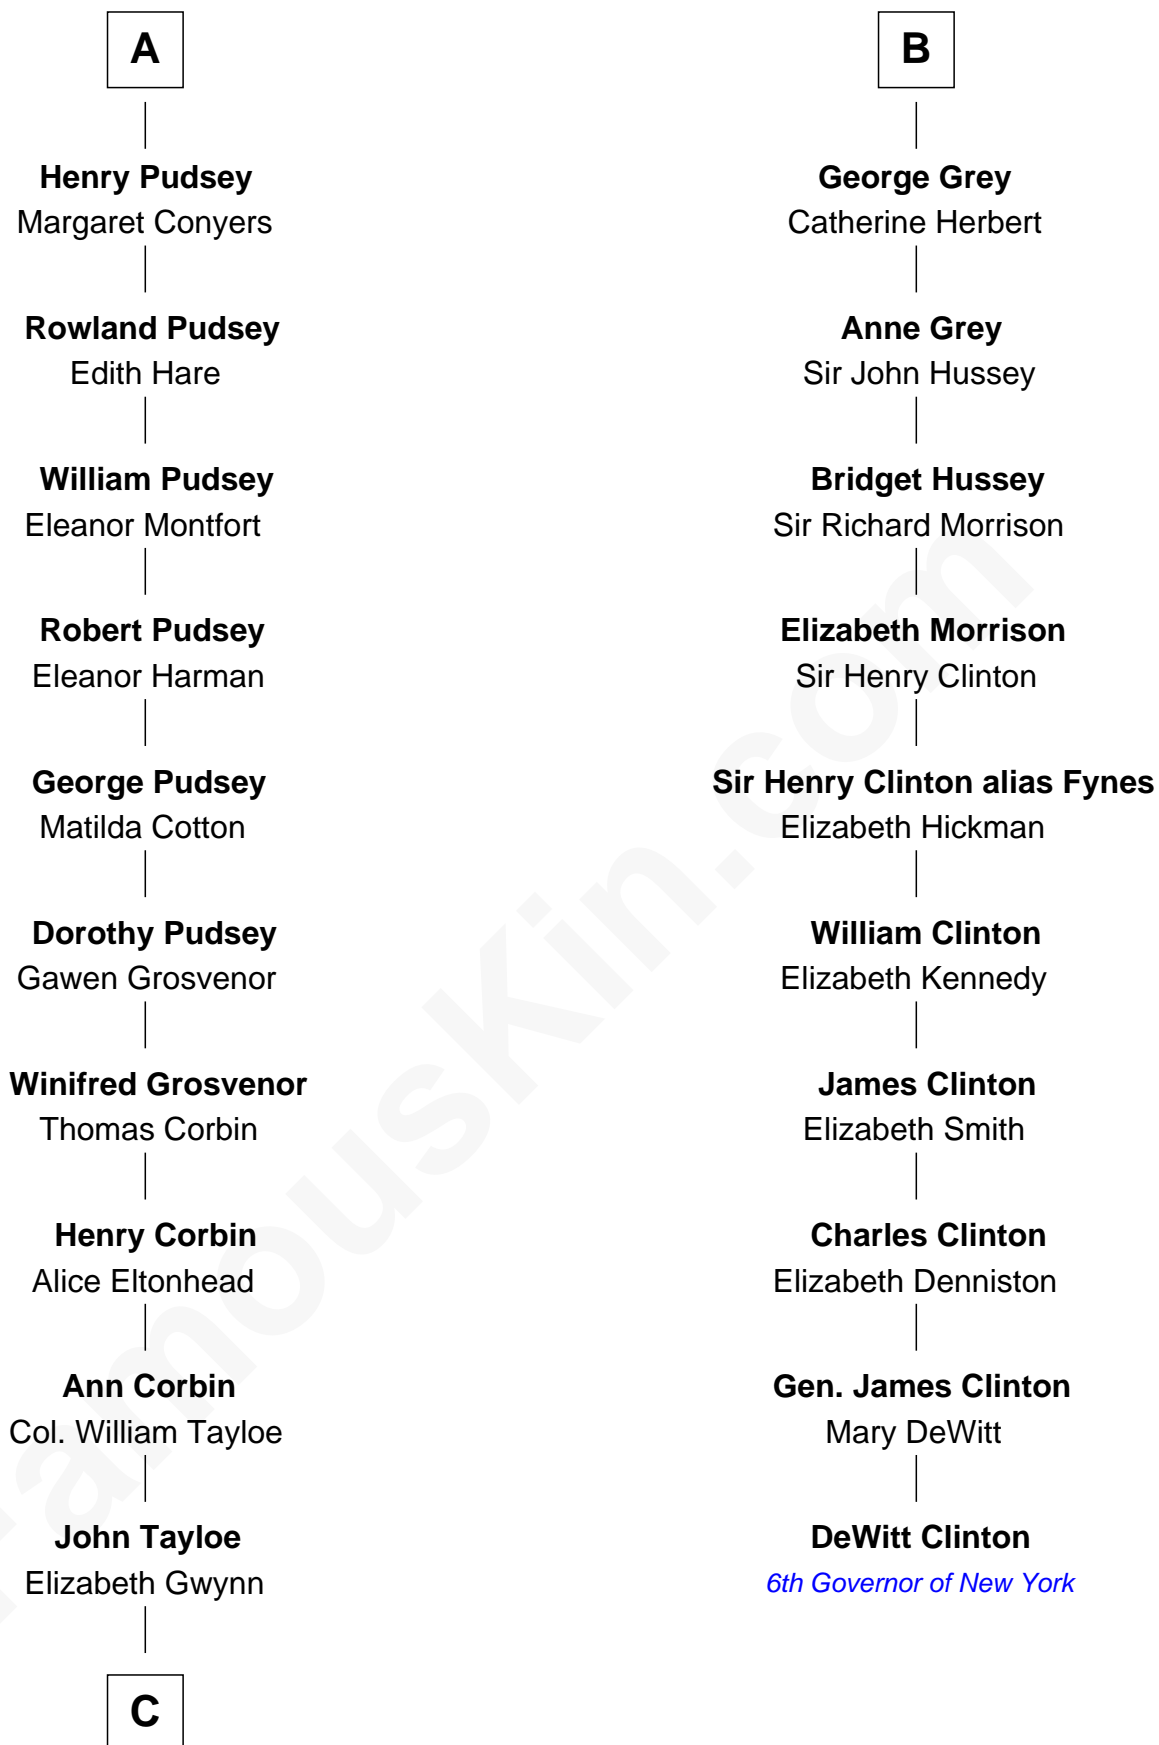

# FamousKin.com Relationship Chart of

**Edward Lloyd V**

*13th Governor of Maryland*

16th cousin 3 times removed of

**DeWitt Clinton**

*6th Governor of New York*

**William de Odingsells**

Ela FitzWalter

Sir Roger de Herdeburgh

**Ela Herdeburgh**

Sir William de Boteler

**Ankaret le Boteler**

John le Strange

**Eleanor le Strange**

Sir Reynold de Grey

**Sir Reynold Grey**

Margaret de Ros

**Sir John Grey**

Constance de Holand

**Sir Edmund Grey**

Katherine Percy

**B**

**C**

—  
**John Tayloe**  
Rebecca Plater

—  
**Elizabeth Tayloe**  
Col. Edward Lloyd

—  
**Edward Lloyd V**  
*13th Governor of Maryland*

FamousKin.com