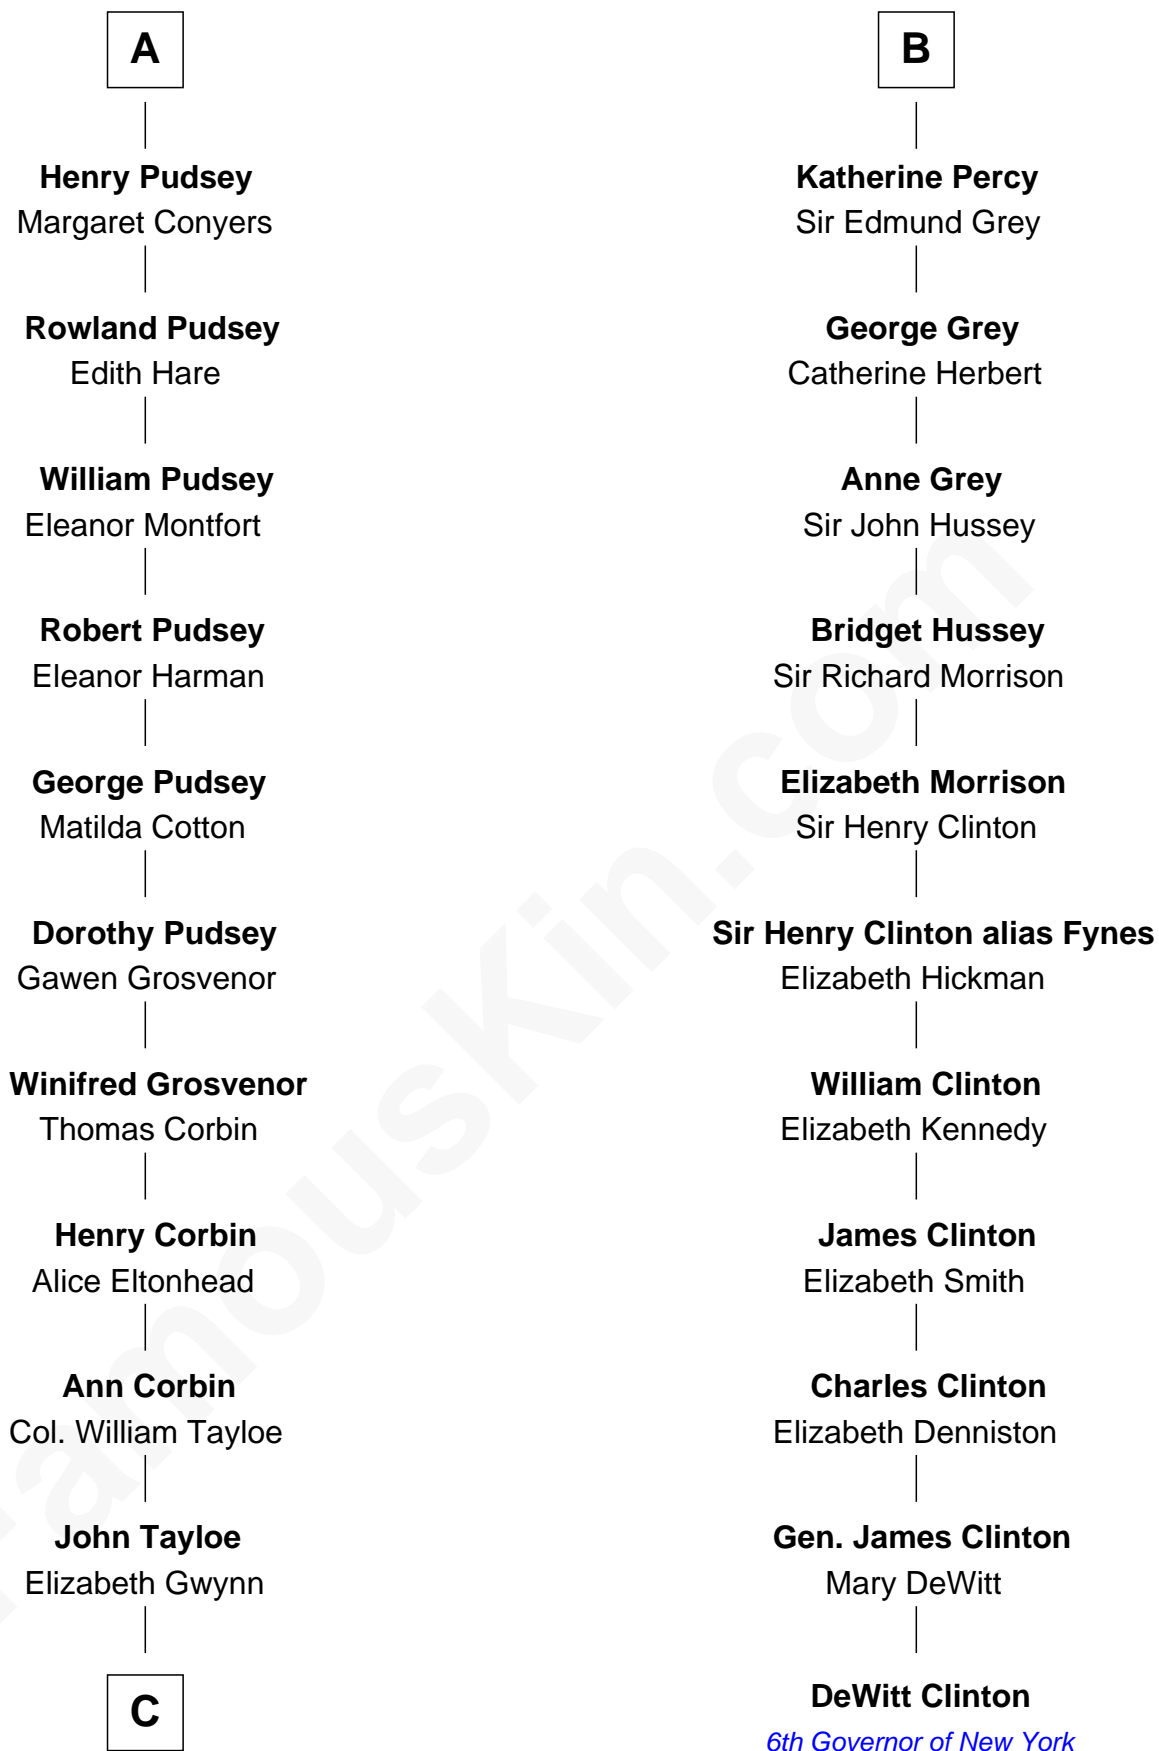

FamousKin.com Relationship Chart of

Edward Lloyd V

13th Governor of Maryland

17th cousin 2 times removed of

DeWitt Clinton

6th Governor of New York

John Fitz Robert

Ada de Baliol

C

—
John Tayloe
Rebecca Plater

—
Elizabeth Tayloe
Col. Edward Lloyd

—
Edward Lloyd V
13th Governor of Maryland

FamousKin.com