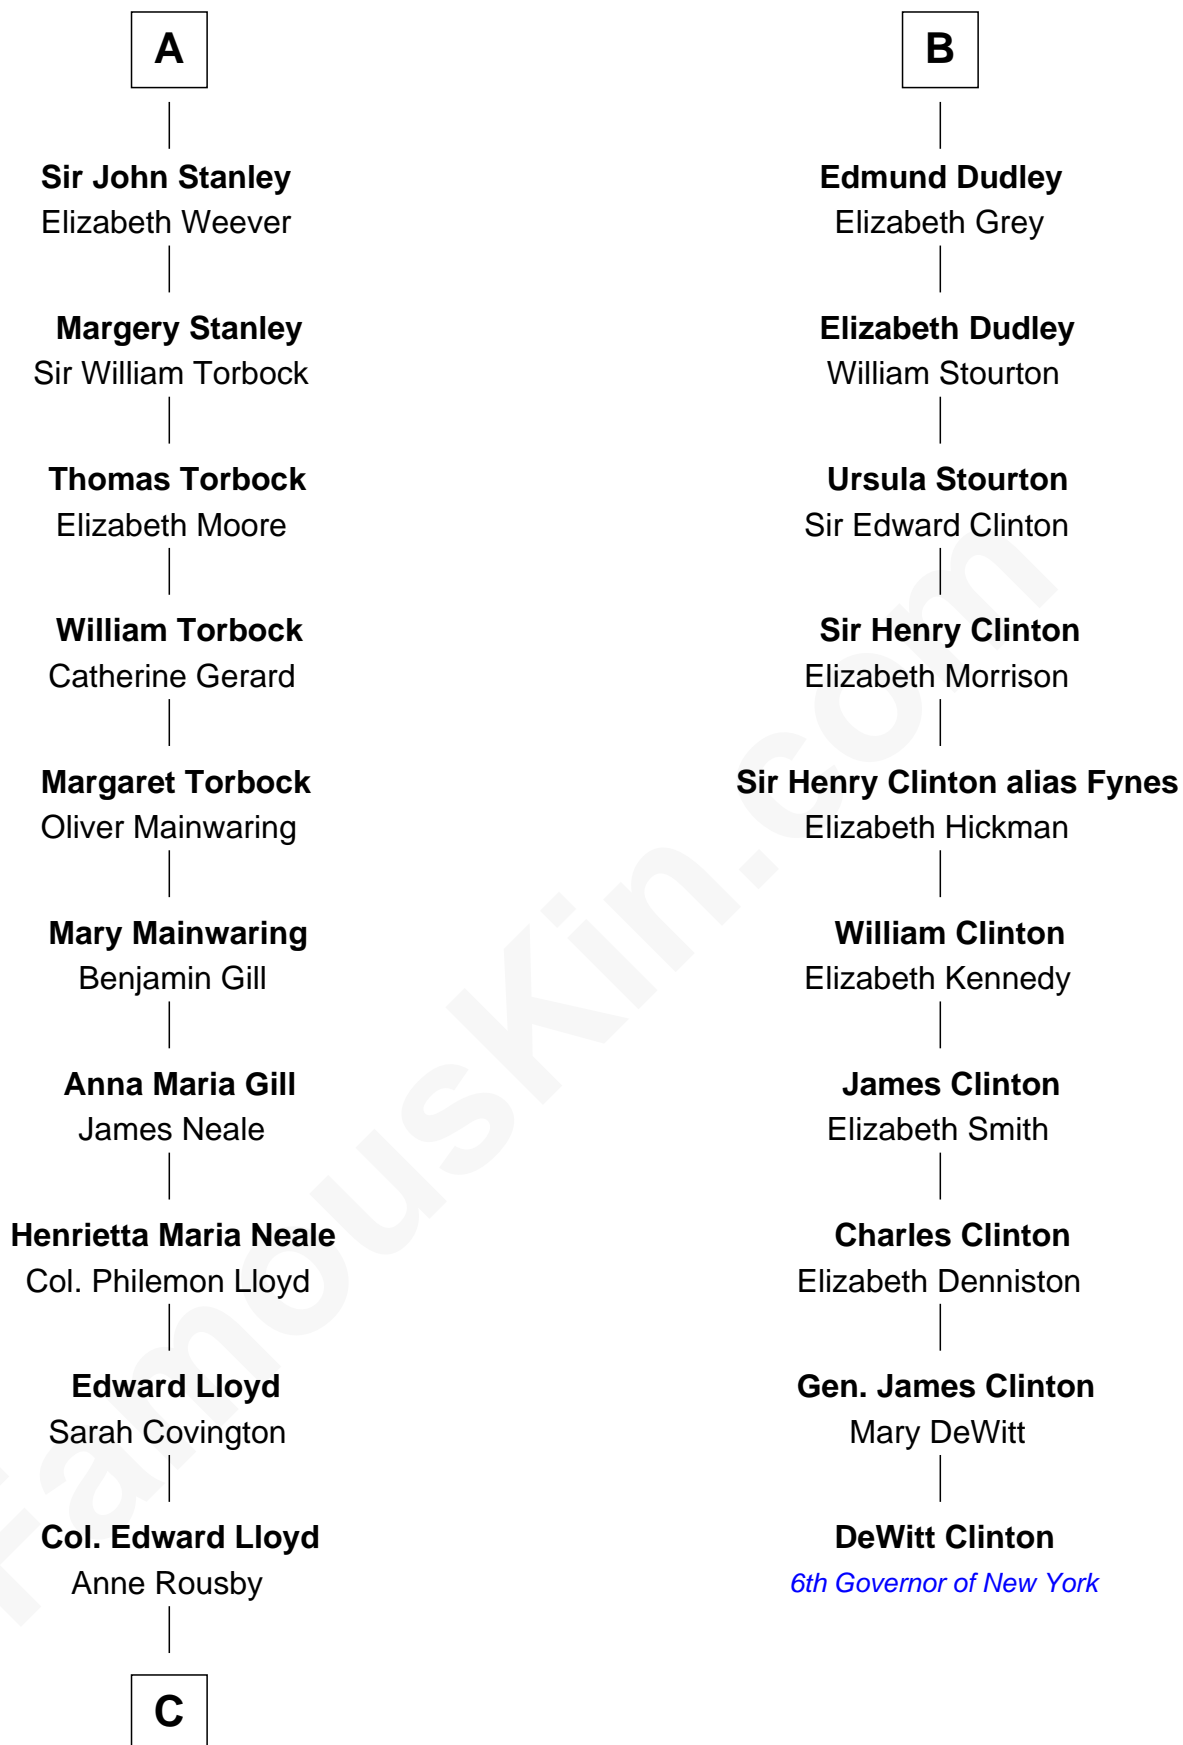

FamousKin.com Relationship Chart of

Edward Lloyd V

13th Governor of Maryland

16th cousin 2 times removed of

DeWitt Clinton

6th Governor of New York

William de Braiose

Eva Marshal

Eleanor de Braiose
Sir Humphrey de Bohun

Humphrey de Bohun
Maud de Fiennes

Humphrey de Bohun
Elizabeth Plantagenet

Sir William de Bohun
Elizabeth de Badlesmere

Elizabeth de Bohun
Sir Richard Fitzalan

Elizabeth Fitzalan
Sir Robert Goushill

Joan Goushill
Sir Thomas Stanley

A

Eve de Braiose
Sir William de Cantilupe

Milicent de Cantilupe
Eudo la Zouche

Eve la Zouche
Sir Maurice de Berkeley

Thomas de Berkeley
Katherine de Clyvedon

Sir John Berkeley
Elizabeth Betteshorne

Elizabeth Berkeley
Sir John Sutton

Sir John Sutton Dudley
Elizabeth Bramshot

B

C

Col. Edward Lloyd

Elizabeth Tayloe

Edward Lloyd V

13th Governor of Maryland