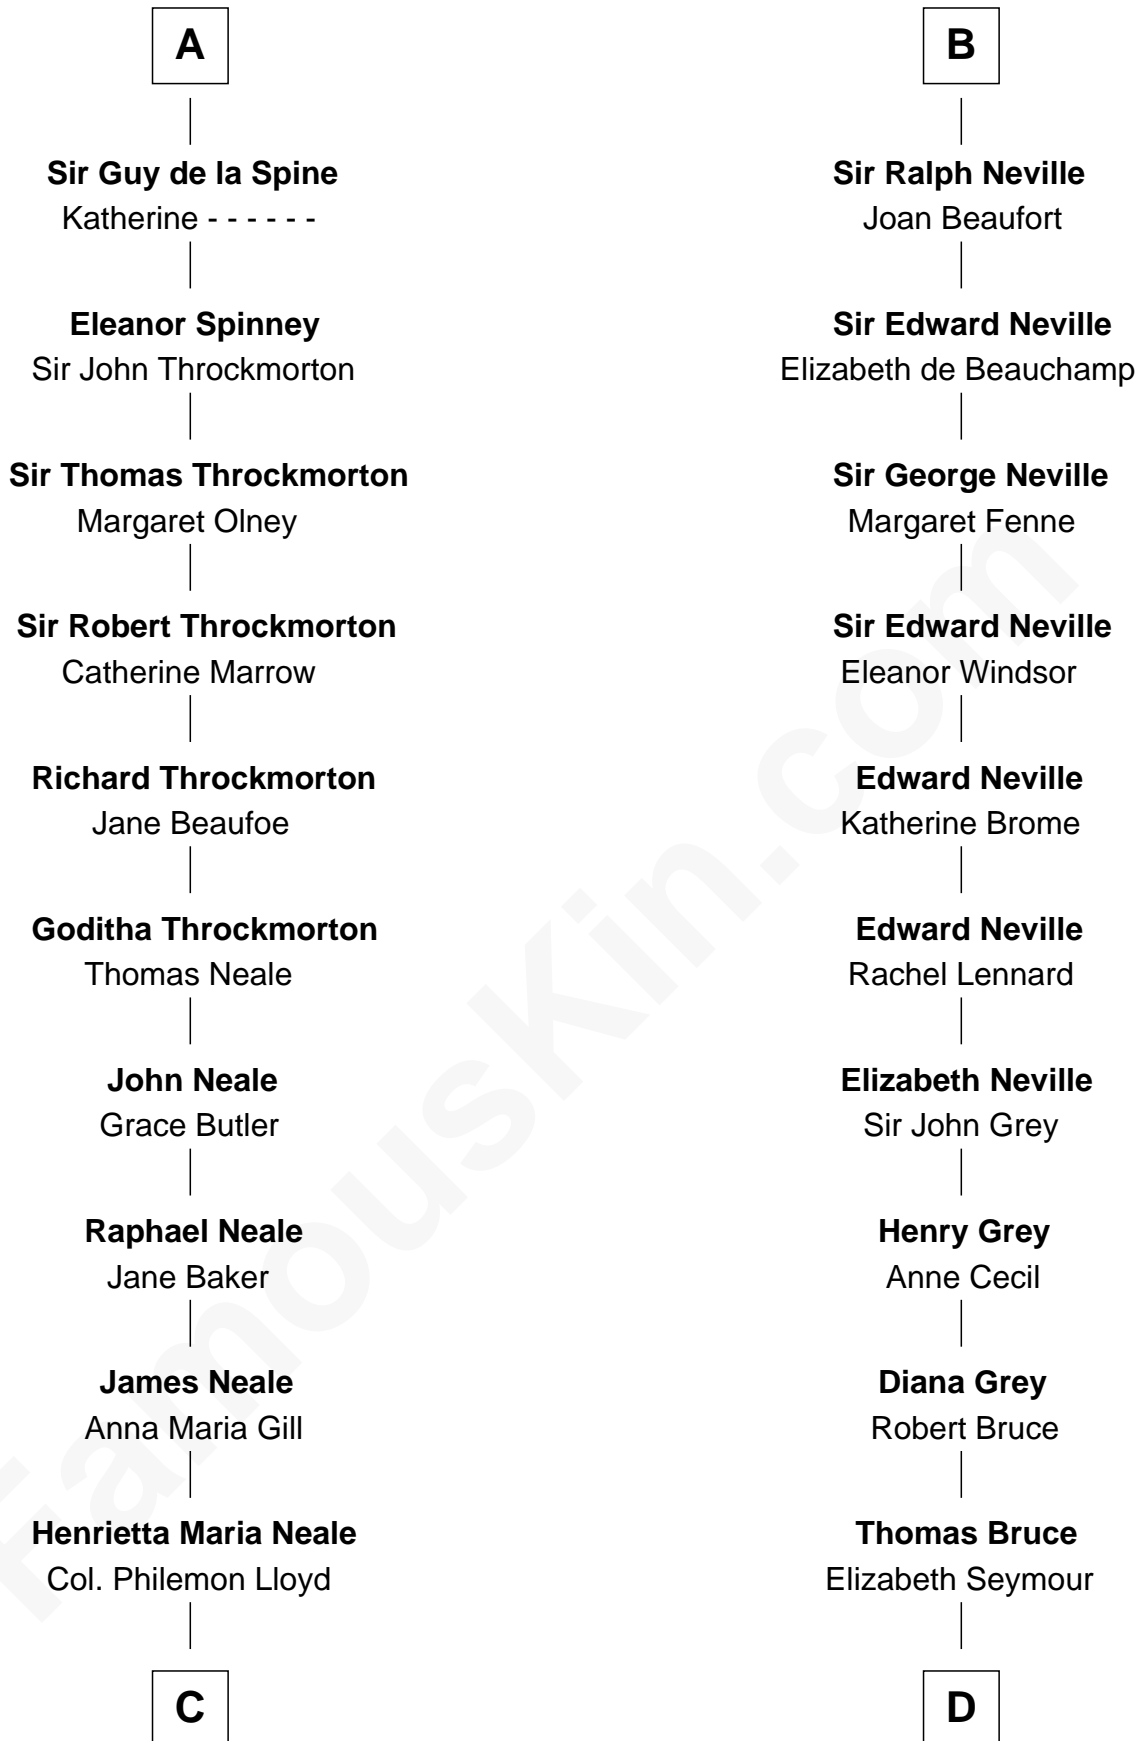

# FamousKin.com Relationship Chart of

**Edward Lloyd V**

13th Governor of Maryland

20th cousin of

**Lt. Gen. James Brudenell**

Leader of the "Charge of the Light Brigade"

**C**

**Edward Lloyd**  
Sarah Covington

**Col. Edward Lloyd**  
Anne Rousby

**Col. Edward Lloyd**  
Elizabeth Tayloe

**Edward Lloyd V**  
*13th Governor of Maryland*

**D**

**Elizabeth Bruce**  
George Brudenell

**Robert Brudenell**  
Anne Bishopp