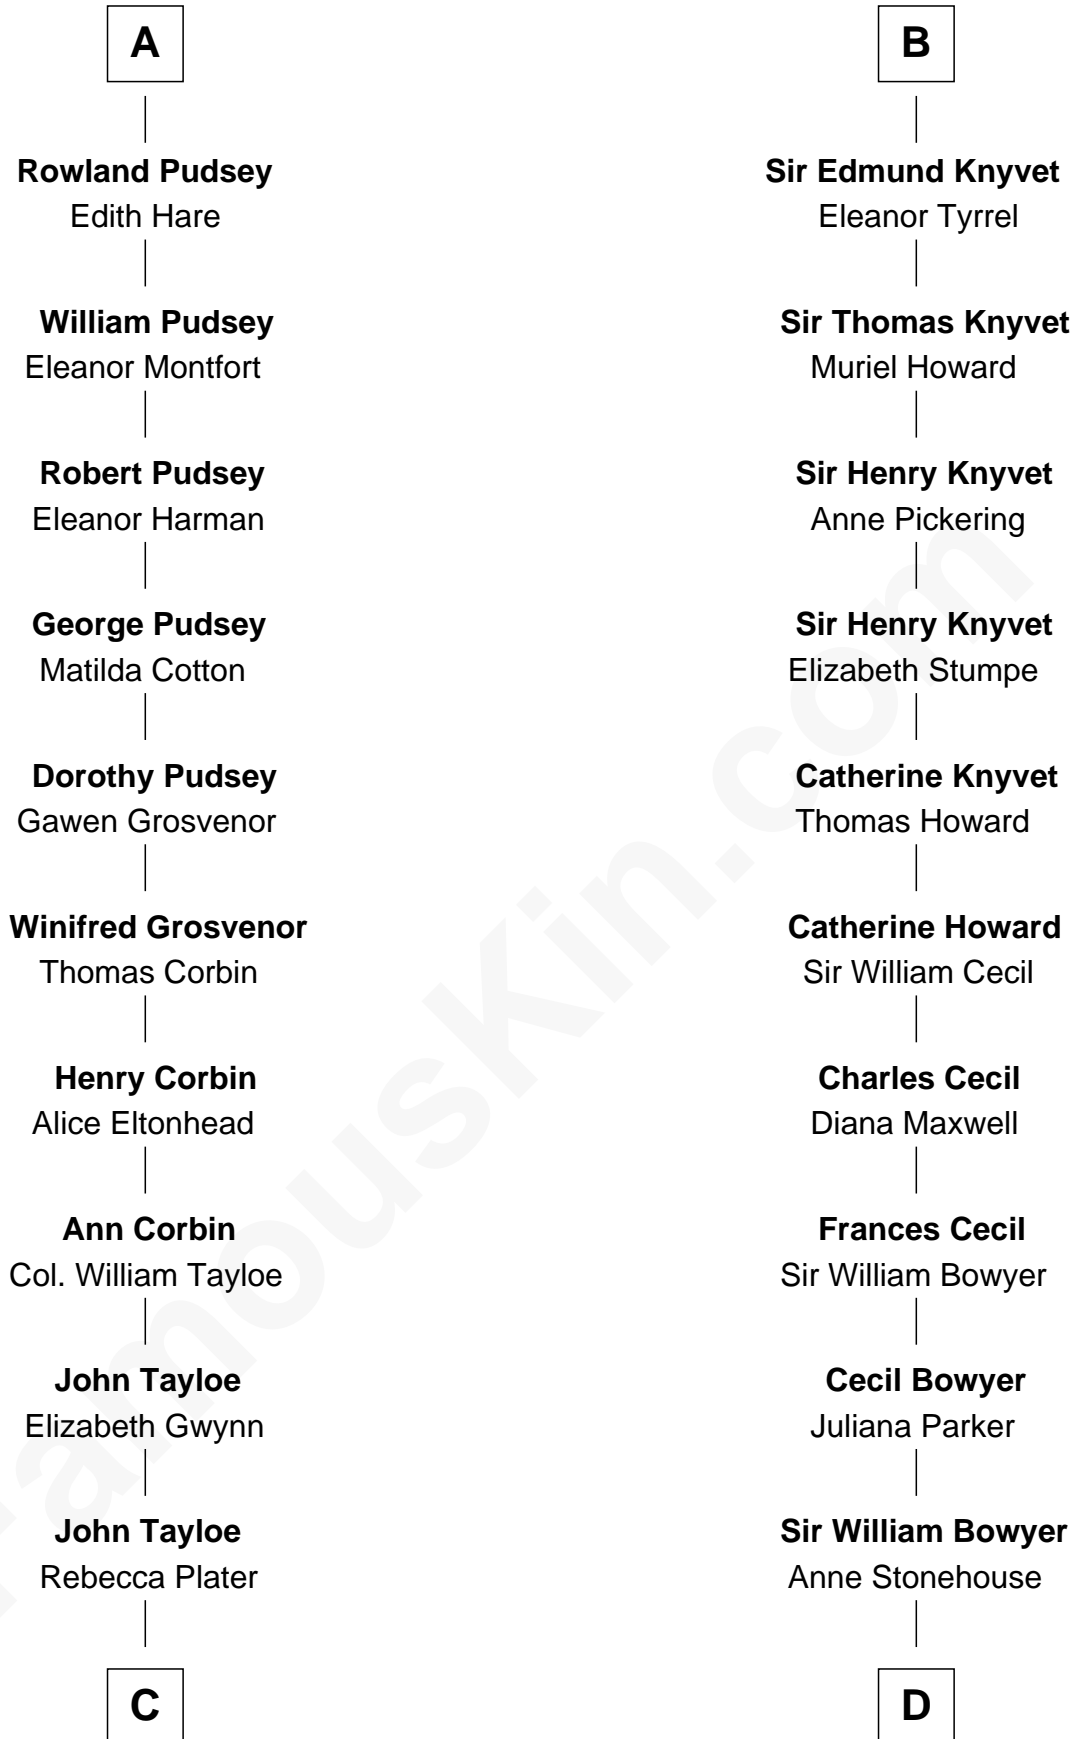

FamousKin.com Relationship Chart of

Edward Lloyd V

13th Governor of Maryland

18th cousin 1 time removed of

Lt. Gen. James Brudenell

Leader of the "Charge of the Light Brigade"

Sir John Marmion

Maud de Furnival

C

Elizabeth Tayloe
Col. Edward Lloyd

Edward Lloyd V
13th Governor of Maryland

D

Penelope Bowyer
George John Cooke

Penelope Anne Cooke
Robert Brudenell

Lt. Gen. James Brudenell
Charge of the Light Brigade Leader