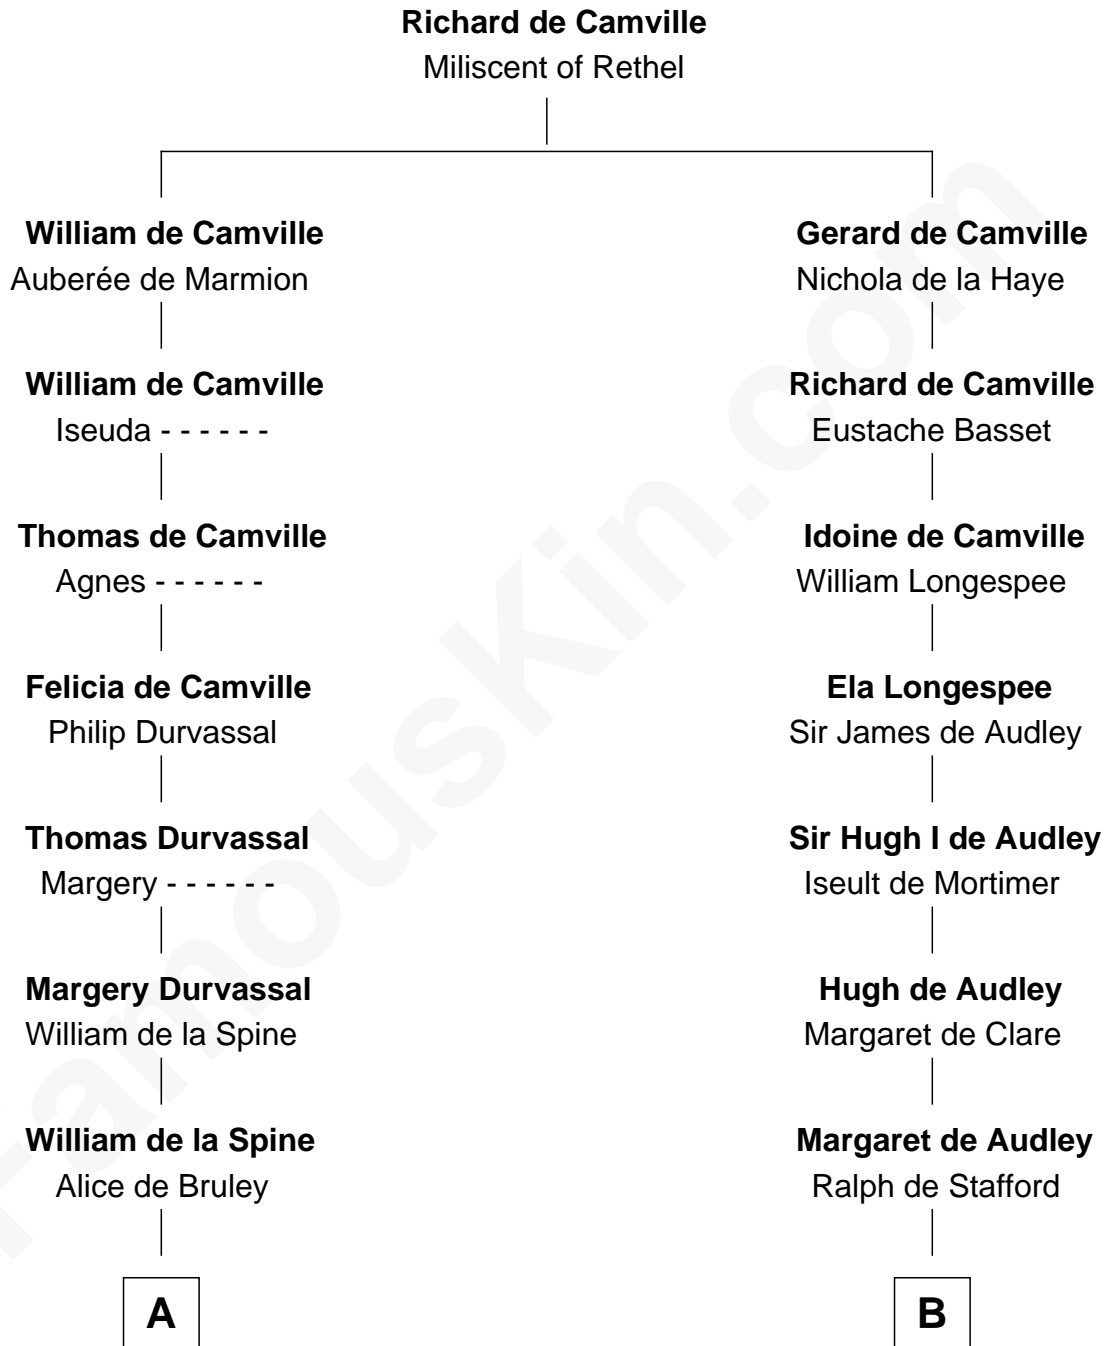

# FamousKin.com Relationship Chart of

**Edward Lloyd V**

*13th Governor of Maryland*

18th cousin 2 times removed of

**Jonathan Swift**

*Author of Gulliver's Travels*

**C**

**Edward Lloyd**  
Sarah Covington

**Col. Edward Lloyd**  
Anne Rousby

**Col. Edward Lloyd**  
Elizabeth Tayloe

**Edward Lloyd V**  
*13th Governor of Maryland*

**D**

**Jonathan Swift**  
Abigail Erick

**Jonathan Swift**  
*Author of Gulliver's Travels*