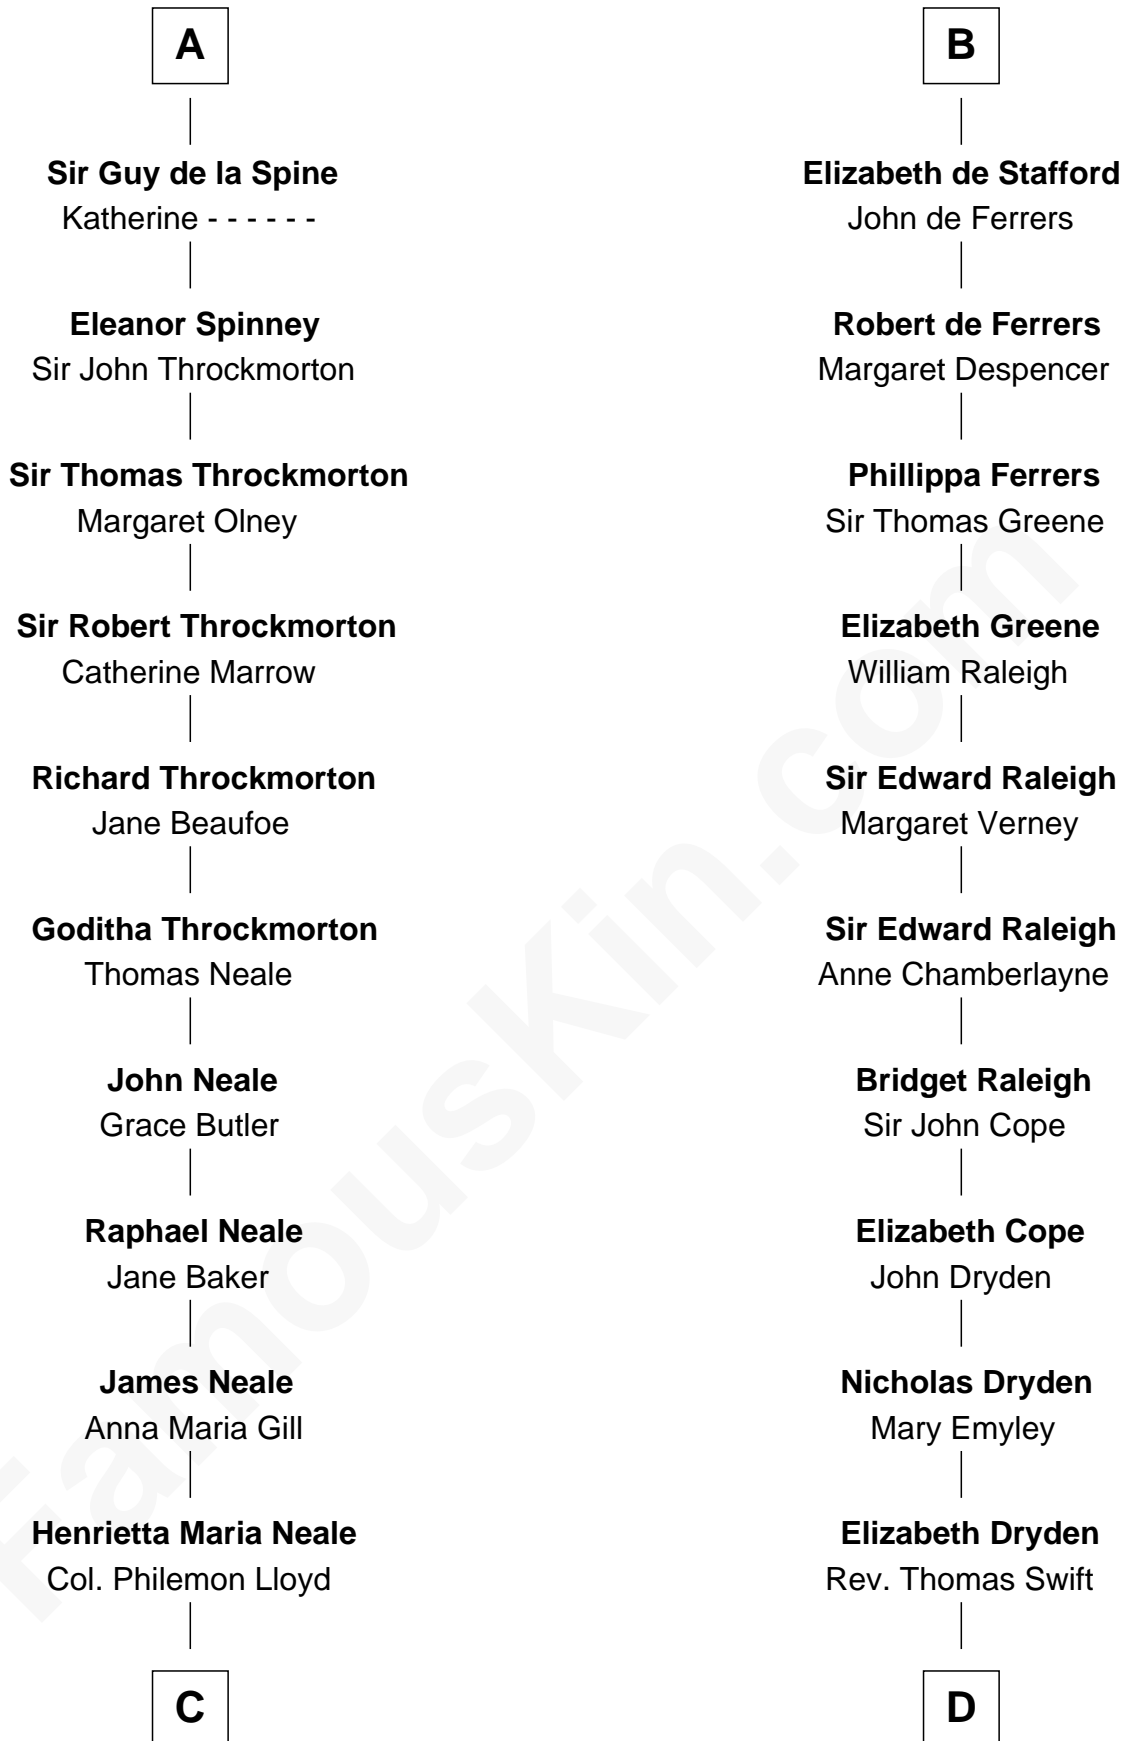

# FamousKin.com Relationship Chart of

**Edward Lloyd V**

*13th Governor of Maryland*

18th cousin 2 times removed of

**Jonathan Swift**

*Author of Gulliver's Travels*

**C**

**Edward Lloyd**  
Sarah Covington

**Col. Edward Lloyd**  
Anne Rousby

**Col. Edward Lloyd**  
Elizabeth Tayloe

**Edward Lloyd V**  
*13th Governor of Maryland*

**D**

**Jonathan Swift**  
Abigail Erick

**Jonathan Swift**  
*Author of Gulliver's Travels*