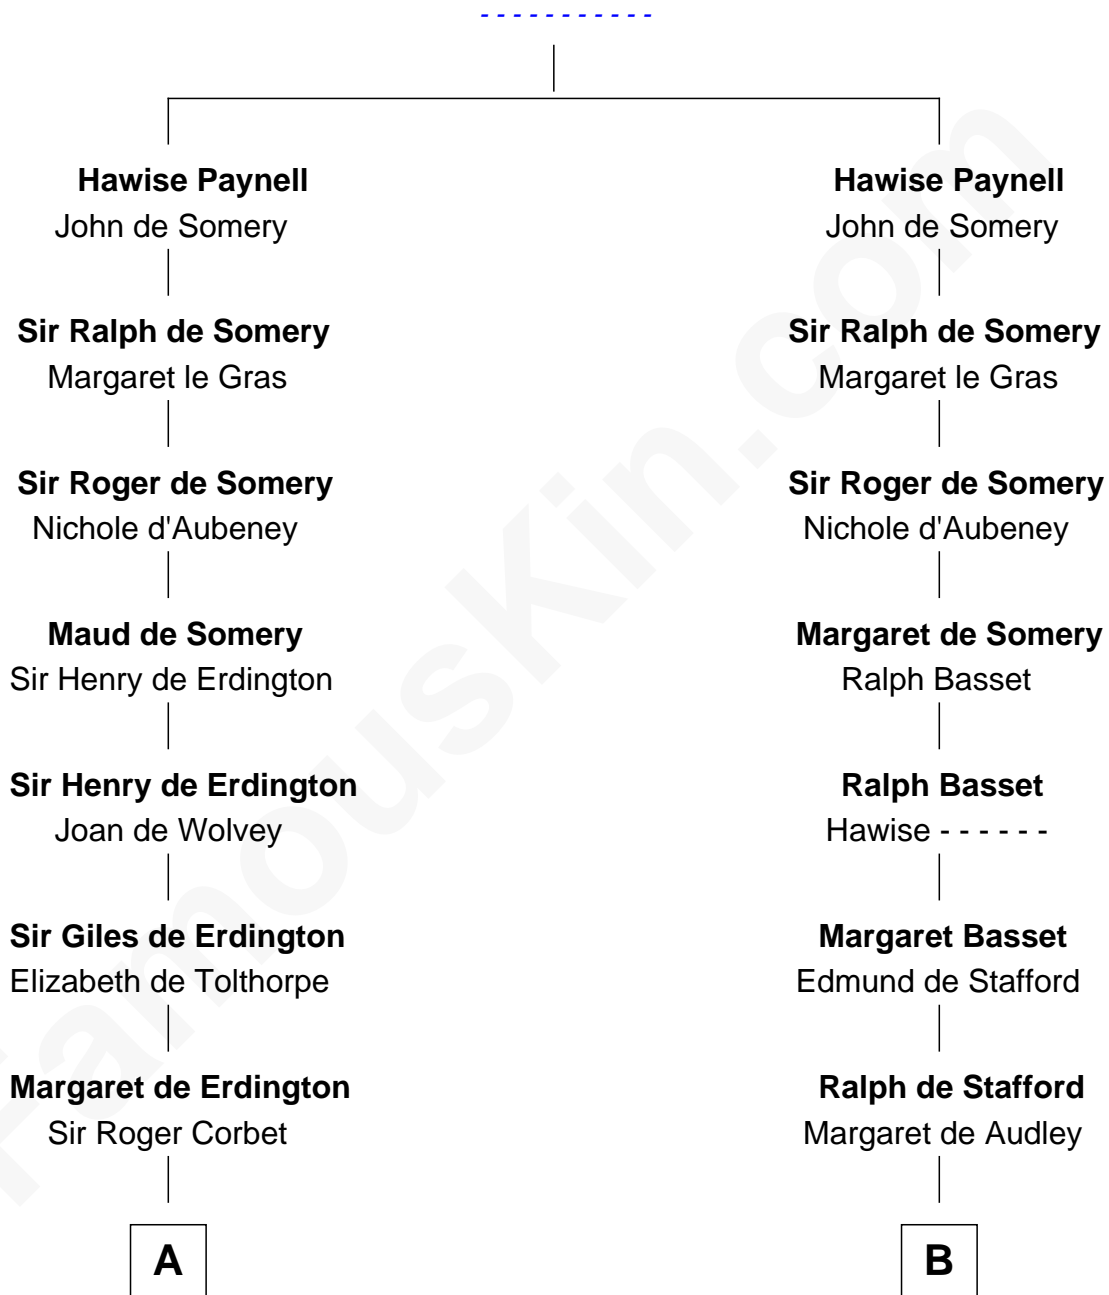

FamousKin.com Relationship Chart of

Edward Lloyd V

13th Governor of Maryland

18th cousin 3 times removed of

Jonathan Swift

Author of Gulliver's Travels

Ralph Paynell

C

Ann Corbin
Col. William Tayloe

John Tayloe
Elizabeth Gwynn

John Tayloe
Rebecca Plater

Elizabeth Tayloe
Col. Edward Lloyd

Edward Lloyd V
13th Governor of Maryland

D

Jonathan Swift
Abigail Erick

Jonathan Swift
Author of Gulliver's Travels