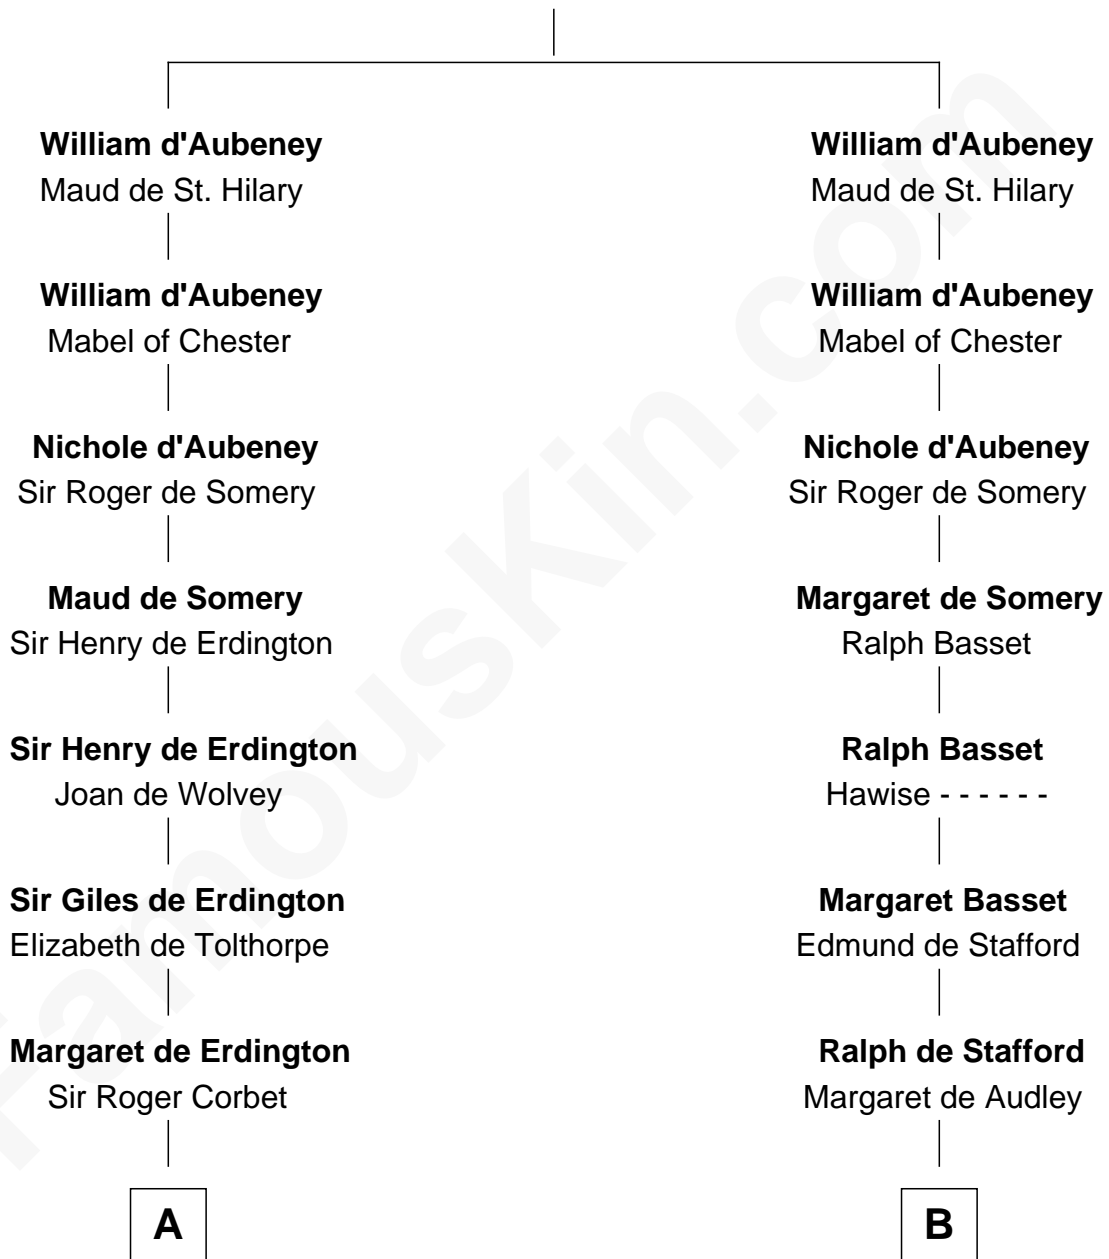

FamousKin.com Relationship Chart of

Edward Lloyd V

13th Governor of Maryland

18th cousin 3 times removed of

Jonathan Swift

Author of Gulliver's Travels

William d'Aubenev

Alice of Louvain

C

Ann Corbin
Col. William Tayloe

John Tayloe
Elizabeth Gwynn

John Tayloe
Rebecca Plater

Elizabeth Tayloe
Col. Edward Lloyd

Edward Lloyd V
13th Governor of Maryland

D

Jonathan Swift
Abigail Erick