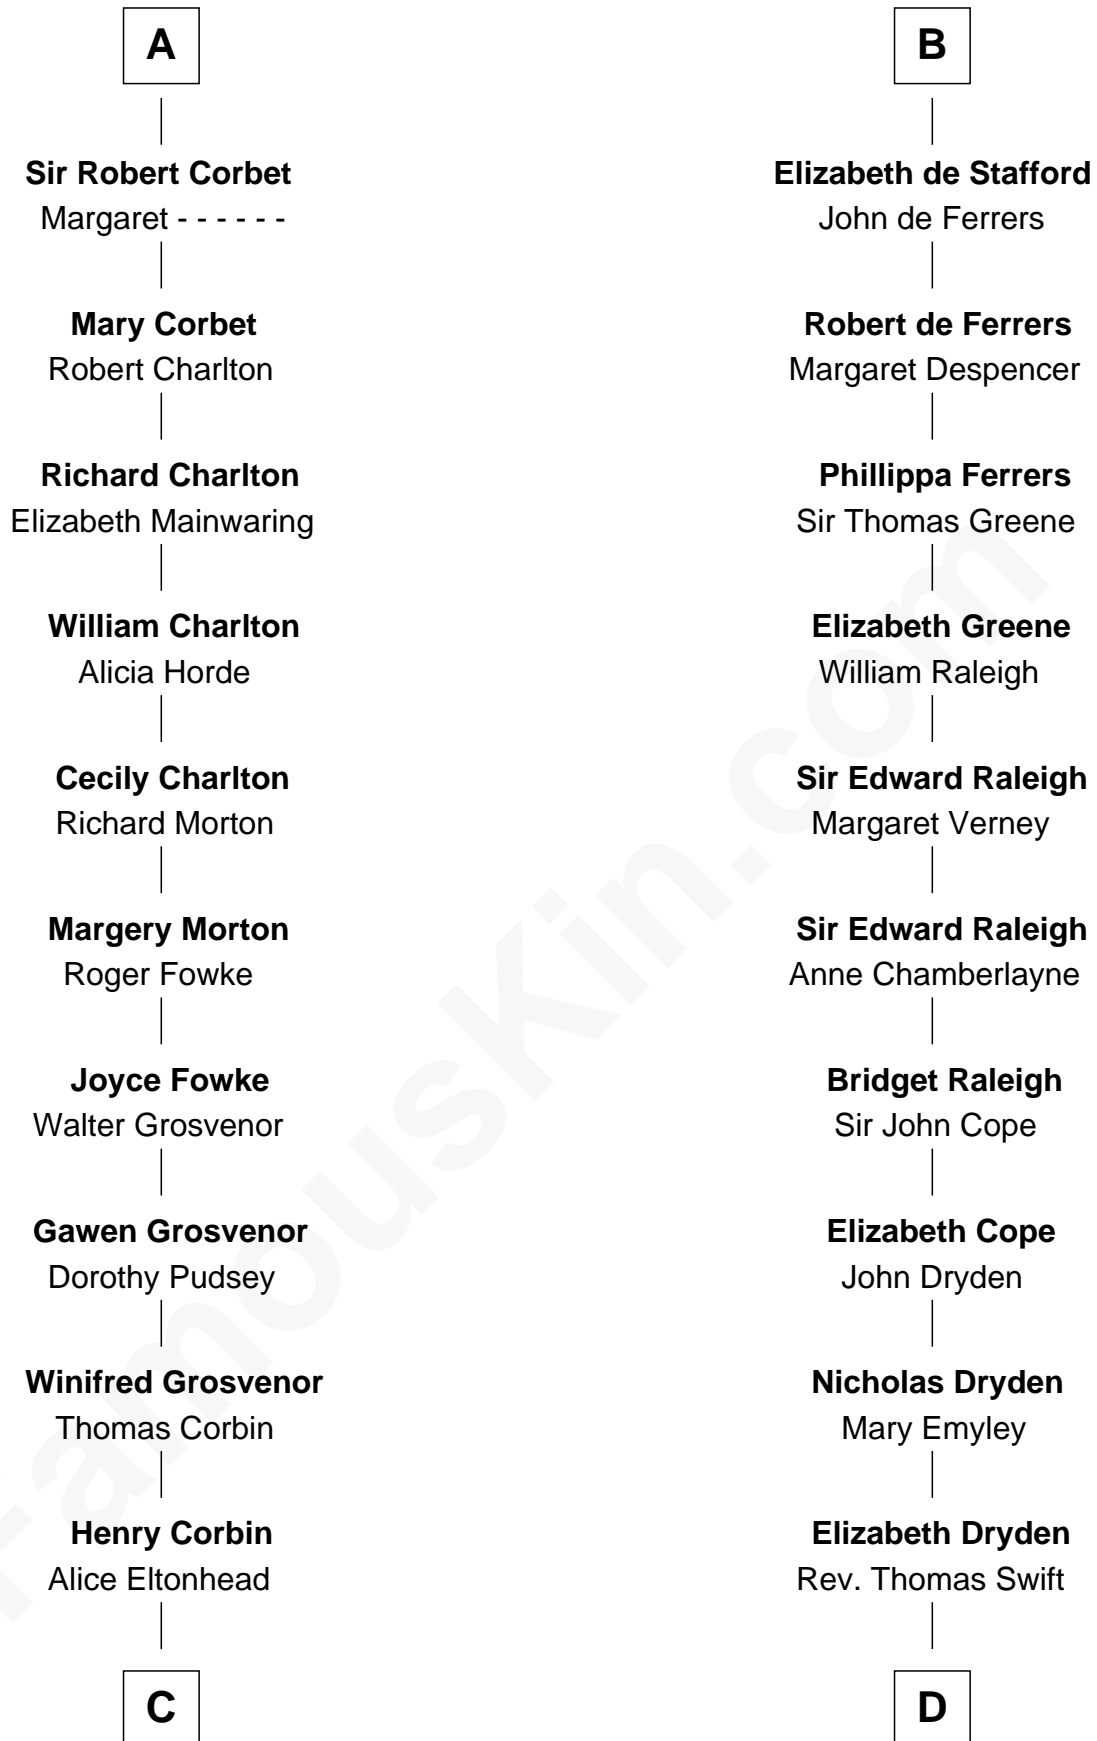

FamousKin.com Relationship Chart of

Edward Lloyd V

13th Governor of Maryland

18th cousin 3 times removed of

Jonathan Swift

Author of Gulliver's Travels

William d'Aubenev

Alice of Louvain

C

Ann Corbin
Col. William Tayloe

John Tayloe
Elizabeth Gwynn

John Tayloe
Rebecca Plater

Elizabeth Tayloe
Col. Edward Lloyd

Edward Lloyd V
13th Governor of Maryland

D

Jonathan Swift
Abigail Erick