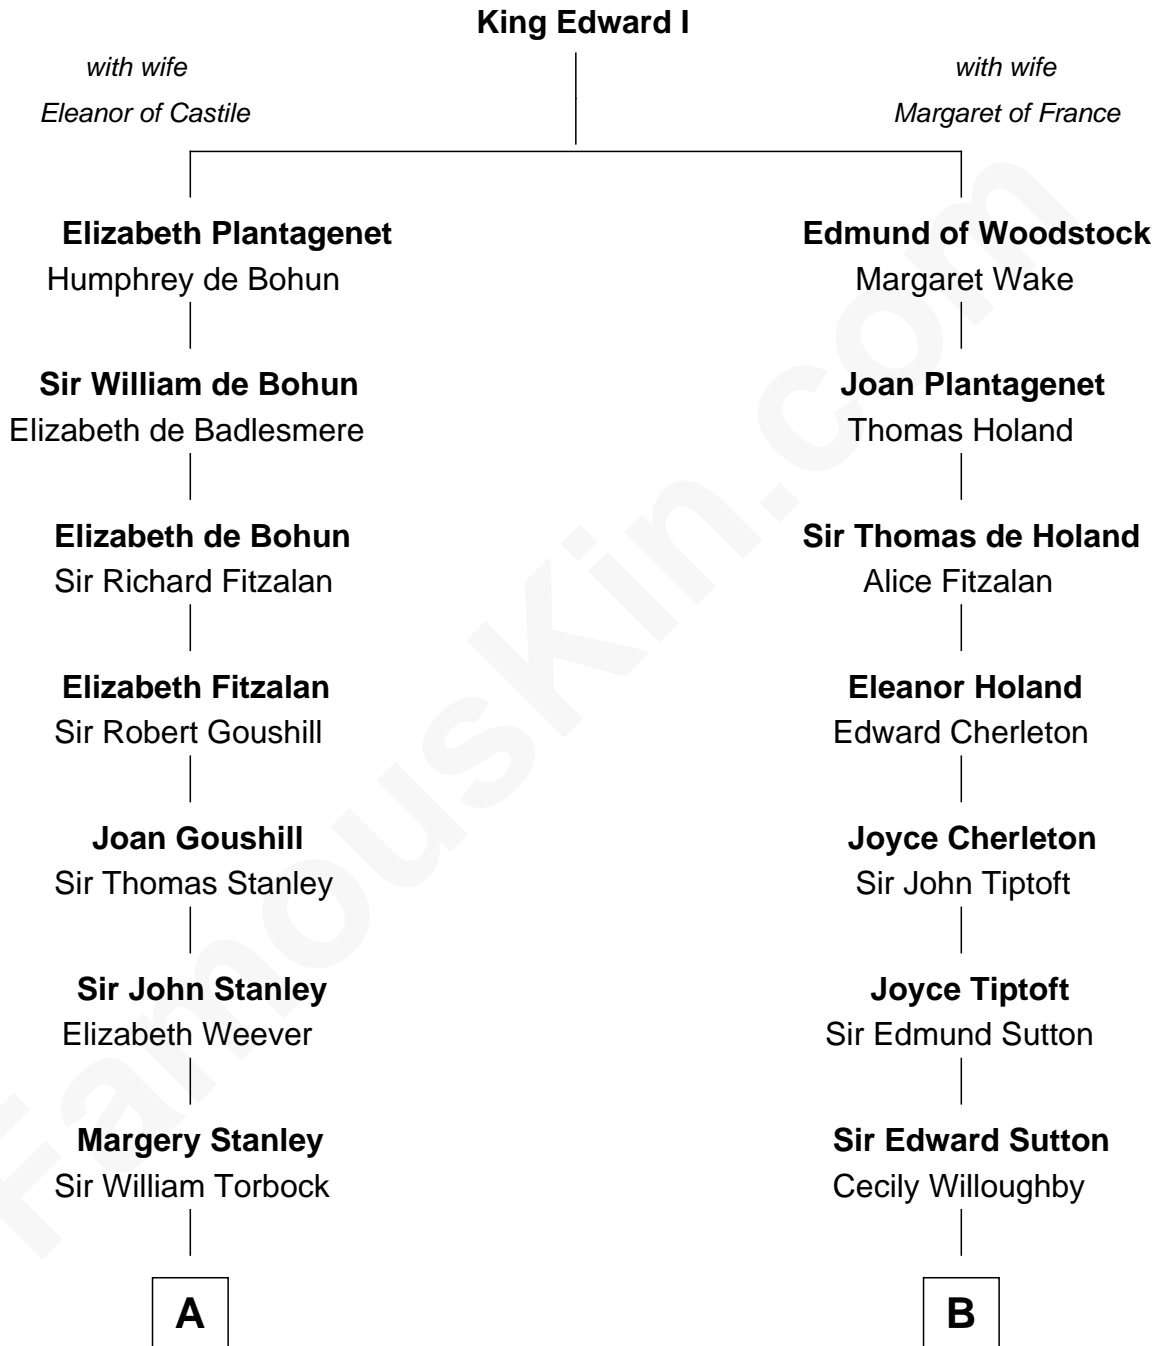

FamousKin.com Relationship Chart of

Edward Lloyd V

13th Governor of Maryland

16th cousin 5 times removed of

Alan Ladd

Movie Actor

C

—
Josiah Ladd

Nancy Ladd

—
Alvaro Ladd

Nancy Shotwell

—
Oscar F. Ladd

Julia Henrietta Meigs

—
Alan Harwood Ladd

Selina Raleigh

—
Alan Ladd