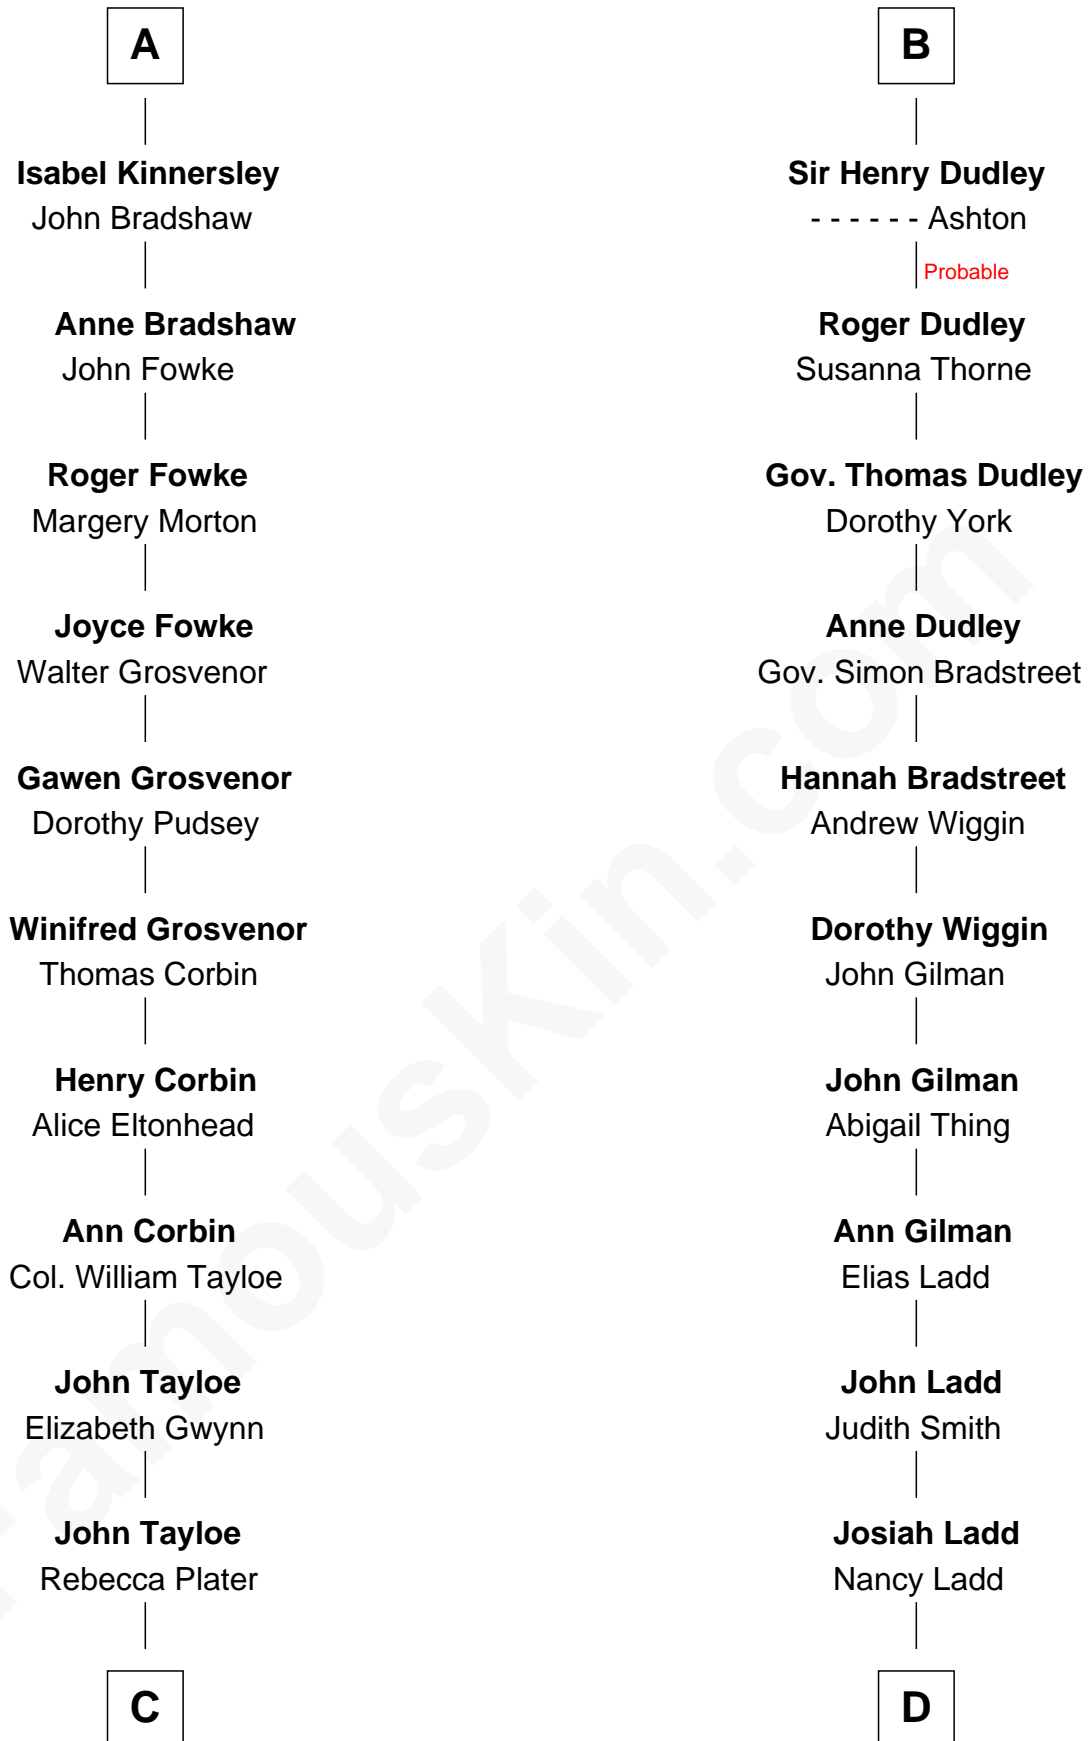

# FamousKin.com Relationship Chart of

**Edward Lloyd V**

*13th Governor of Maryland*

18th cousin 2 times removed of

**Alan Ladd**

*Movie Actor*

**C**

**Elizabeth Tayloe**  
Col. Edward Lloyd

**Edward Lloyd V**  
*13th Governor of Maryland*

**D**

**Alvaro Ladd**  
Nancy Shotwell

**Oscar F. Ladd**  
Julia Henrietta Meigs

**Alan Harwood Ladd**  
Selina Raleigh

**Alan Ladd**  
*Movie Actor*

FamousKin.com