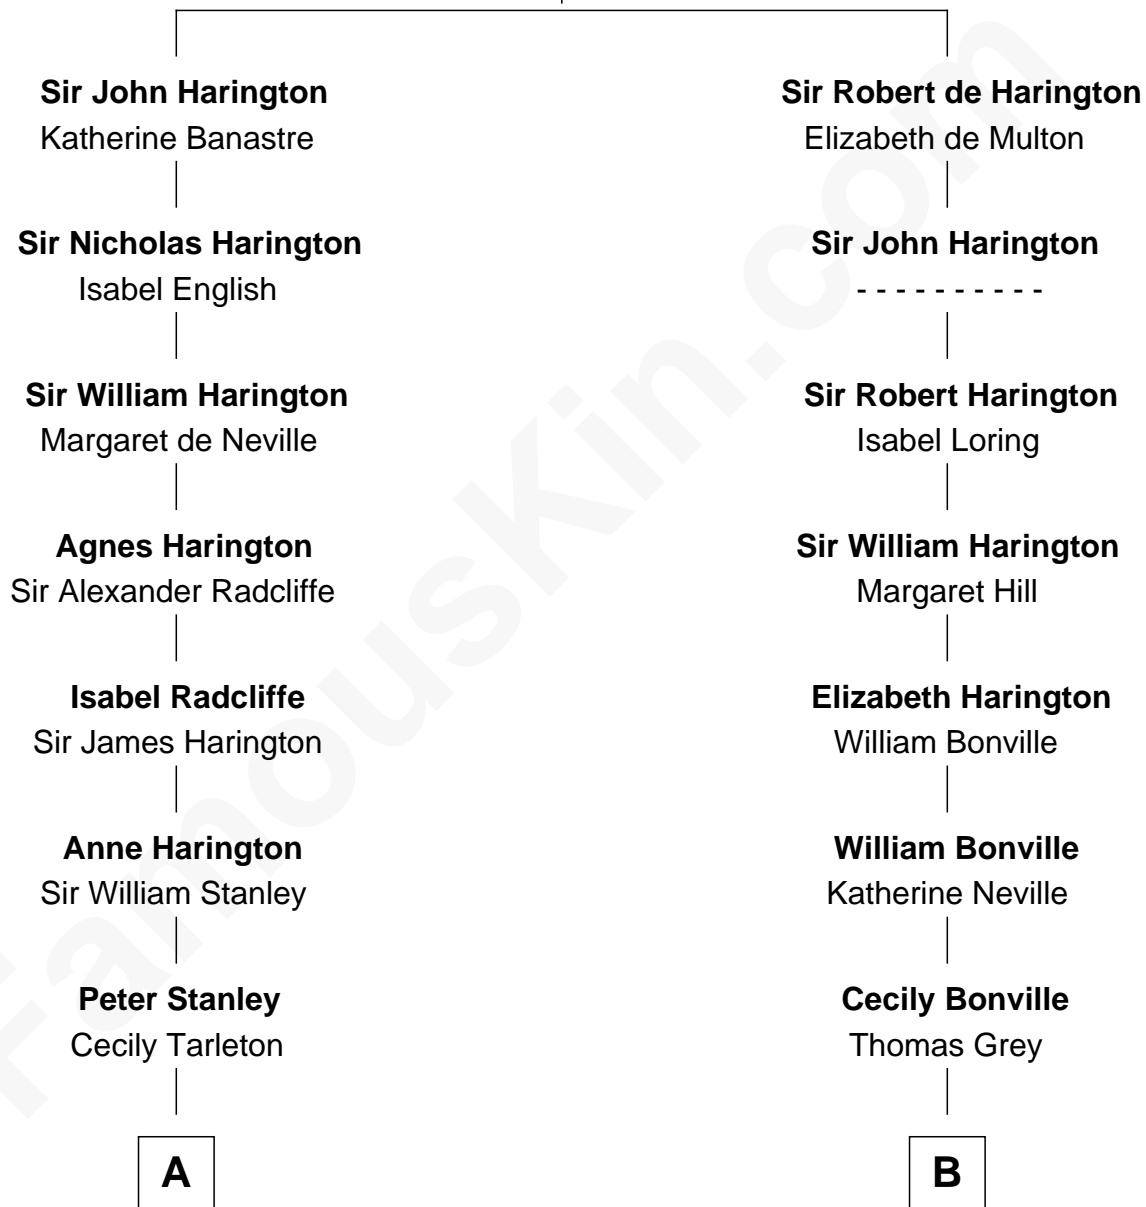

FamousKin.com Relationship Chart of

Edward Lloyd V

13th Governor of Maryland

14th cousin 7 times removed of

Alan Ladd

Movie Actor

Sir John de Harington

Joan - - - - -