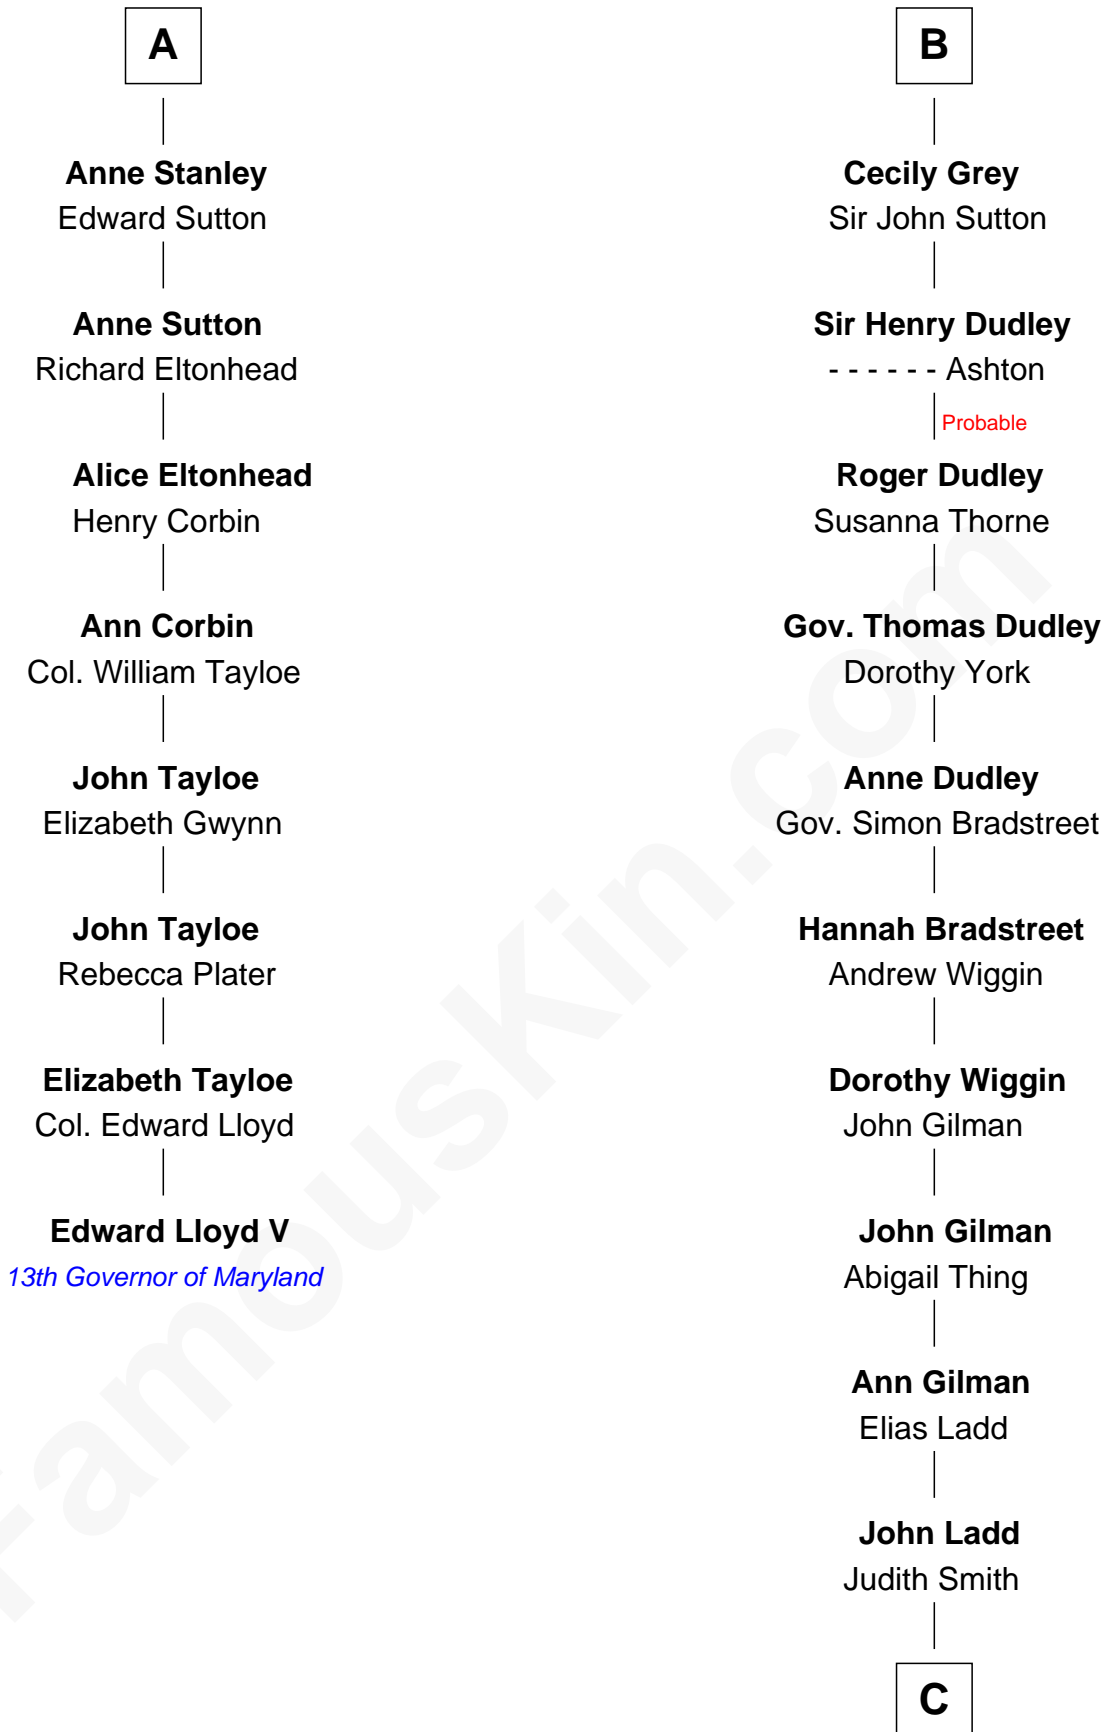

FamousKin.com Relationship Chart of

Edward Lloyd V

13th Governor of Maryland

14th cousin 7 times removed of

Alan Ladd

Movie Actor

Sir John de Harington

Joan - - - - -

C

—
Josiah Ladd

Nancy Ladd

—
Alvaro Ladd

Nancy Shotwell

—
Oscar F. Ladd

Julia Henrietta Meigs

—
Alan Harwood Ladd