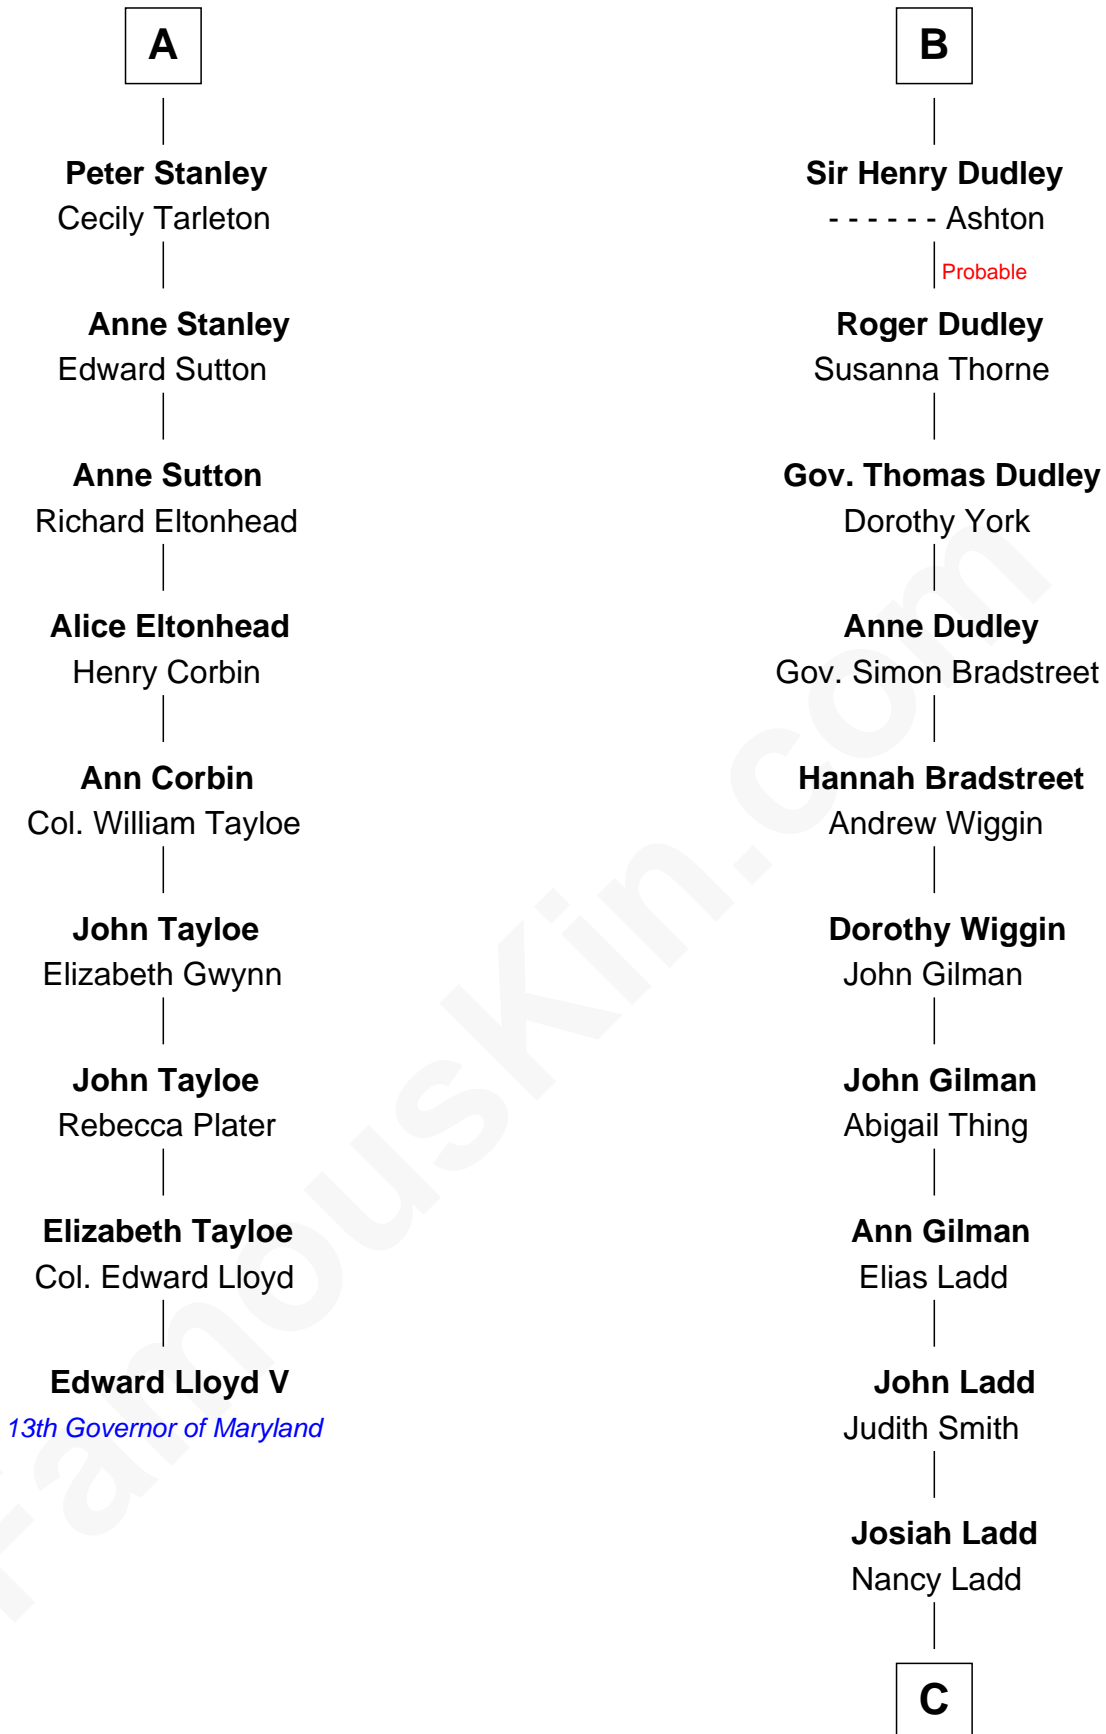

FamousKin.com Relationship Chart of

Edward Lloyd V

13th Governor of Maryland

15th cousin 5 times removed of

Alan Ladd

Movie Actor

C

Alvaro Ladd
Nancy Shotwell