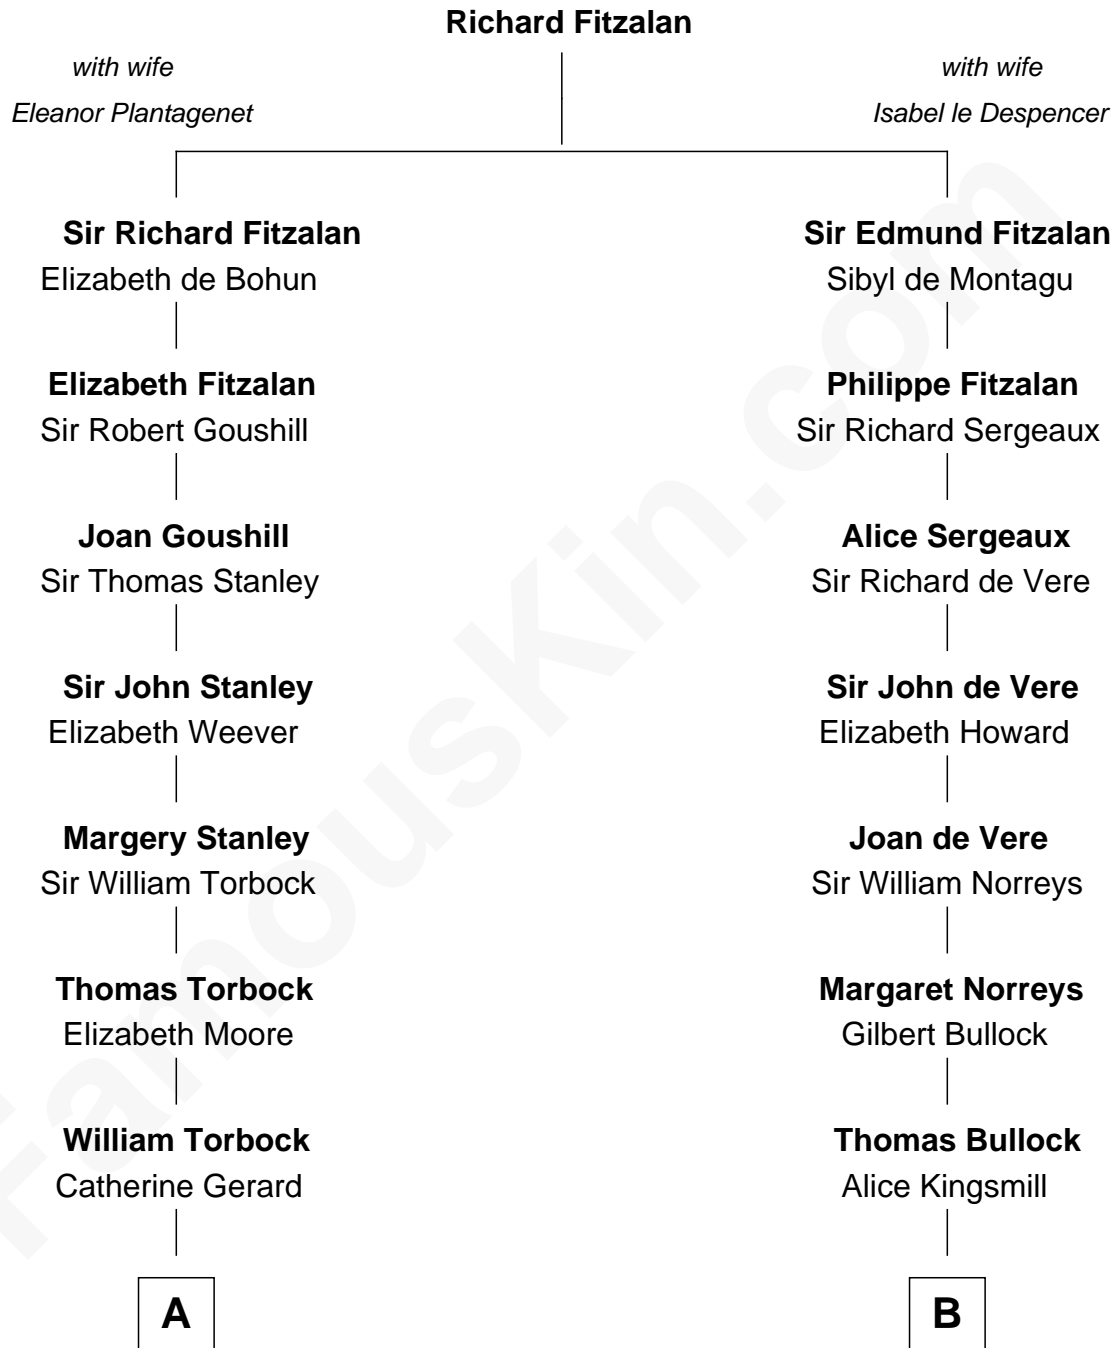

# FamousKin.com Relationship Chart of

**Edward Lloyd V**

*13th Governor of Maryland*

14th cousin 4 times removed of

**Alan Ladd**

*Movie Actor*

**C**

Alan Harwood Ladd

Selina Raleigh

Alan Ladd

*Movie Actor*

FamousKin.com