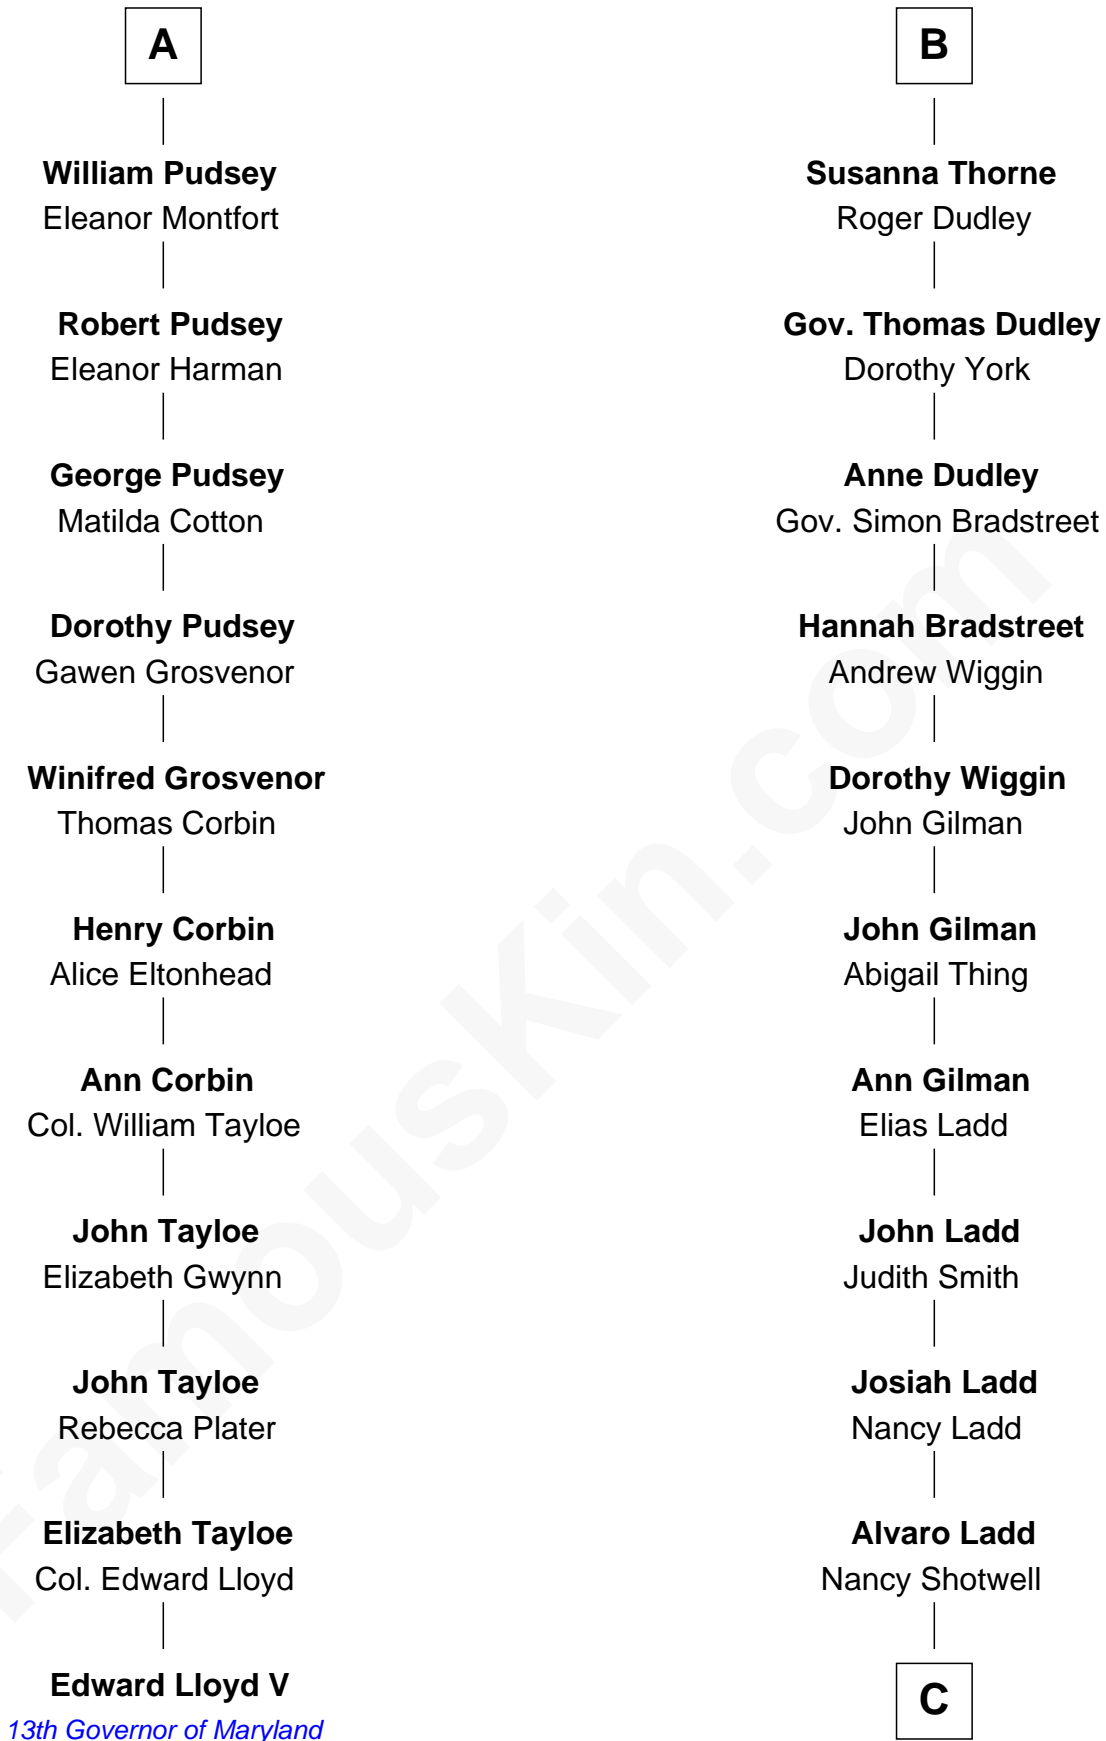

# FamousKin.com Relationship Chart of

**Edward Lloyd V**

*13th Governor of Maryland*

17th cousin 2 times removed of

**Alan Ladd**

*Movie Actor*

**Sir John Grey**

Avice Marmion

**C**

**Oscar F. Ladd**  
Julia Henrietta Meigs

**Alan Harwood Ladd**  
Selina Raleigh

**Alan Ladd**  
*Movie Actor*

FamousKin.com