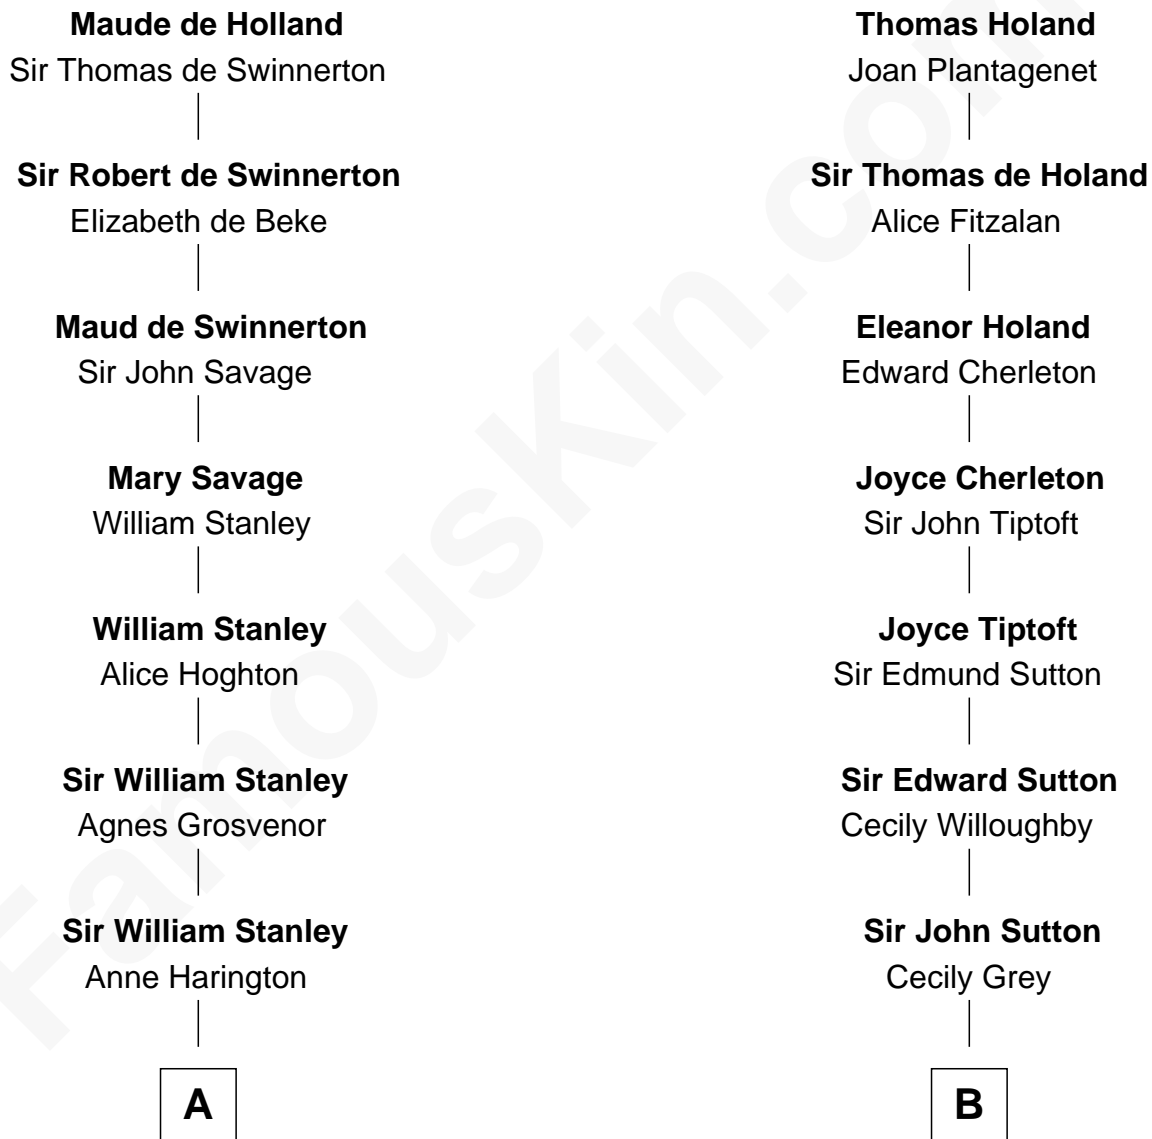

FamousKin.com Relationship Chart of

Edward Lloyd V

13th Governor of Maryland

15th cousin 5 times removed of

Alan Ladd

Movie Actor

Sir Robert de Holland

Maude la Zouche