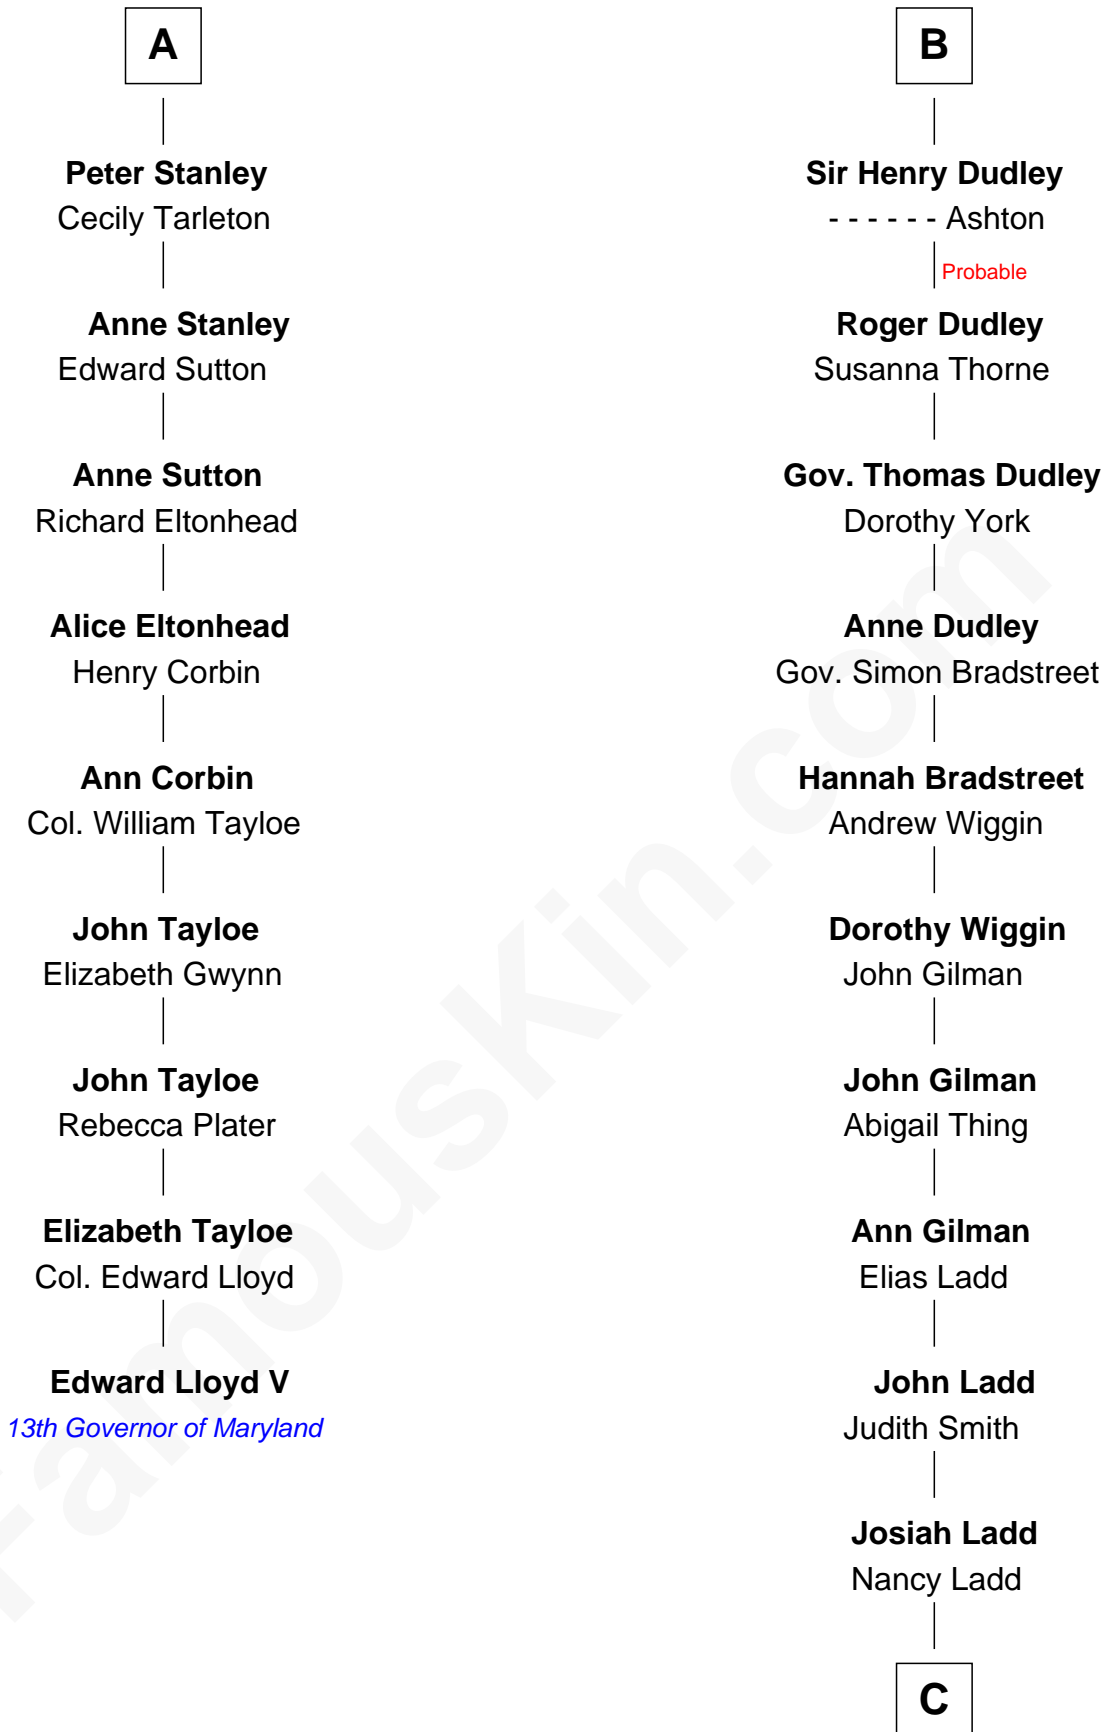

FamousKin.com Relationship Chart of

Edward Lloyd V

13th Governor of Maryland

15th cousin 5 times removed of

Alan Ladd

Movie Actor

Sir Robert de Holland

Maude la Zouche