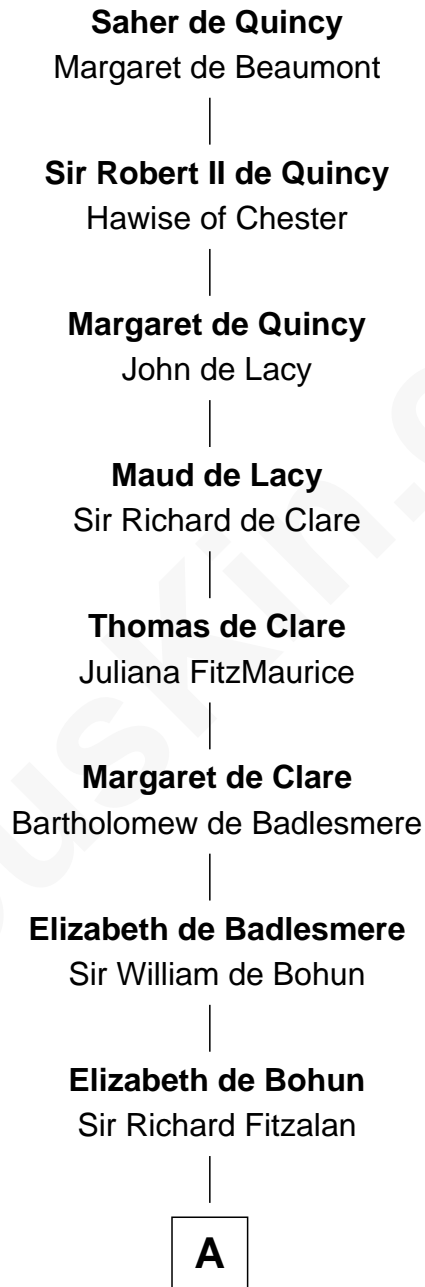

FamousKin.com Relationship Chart of

Edward Lloyd V

13th Governor of Maryland

19th Great-grandson of

Saher de Quincy

Magna Carta Surety

A

Elizabeth Fitzalan

Sir Robert Goushill

Joan Goushill

Sir Thomas Stanley

Sir John Stanley

Elizabeth Weever

Margery Stanley

Sir William Torbock

Thomas Torbock

Elizabeth Moore

William Torbock

Catherine Gerard

Margaret Torbock

Oliver Mainwaring

Mary Mainwaring

Benjamin Gill

Anna Maria Gill