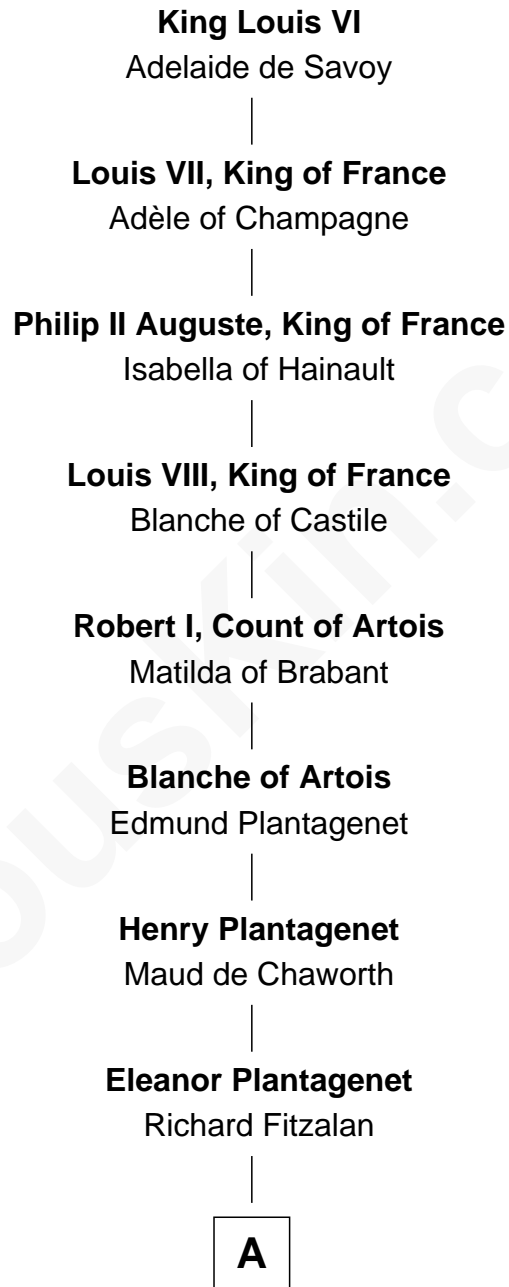

FamousKin.com Relationship Chart of

Edward Lloyd V

13th Governor of Maryland

20th Great-grandson of

King Louis VI

King of France

A

Sir Richard Fitzalan

Sir William Torbock

Thomas Torbock

Elizabeth Moore

William Torbock

Catherine Gerard

Margaret Torbock

Oliver Mainwaring

Mary Mainwaring