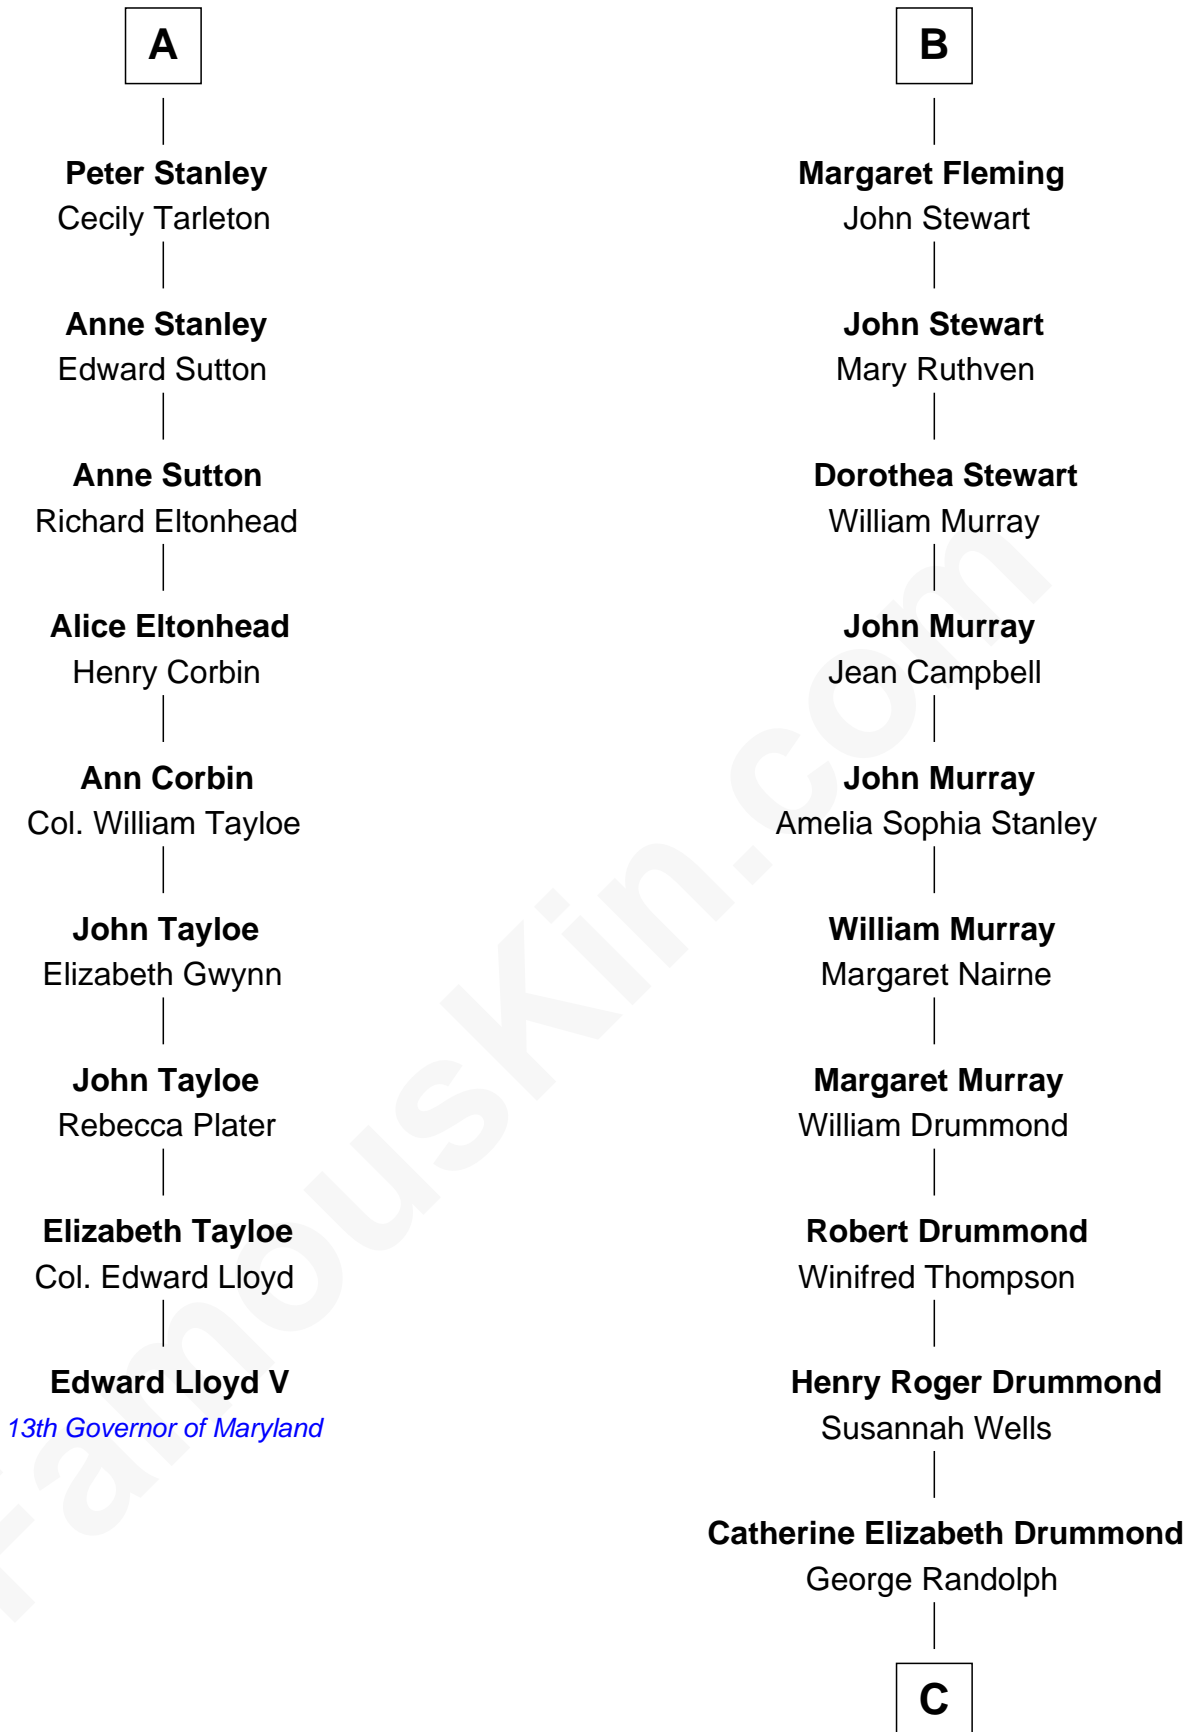

FamousKin.com Relationship Chart of

Edward Lloyd V

13th Governor of Maryland

15th cousin 6 times removed of

Hugh Grant

Movie Actor

Sir Robert de Holland

Maude la Zouche