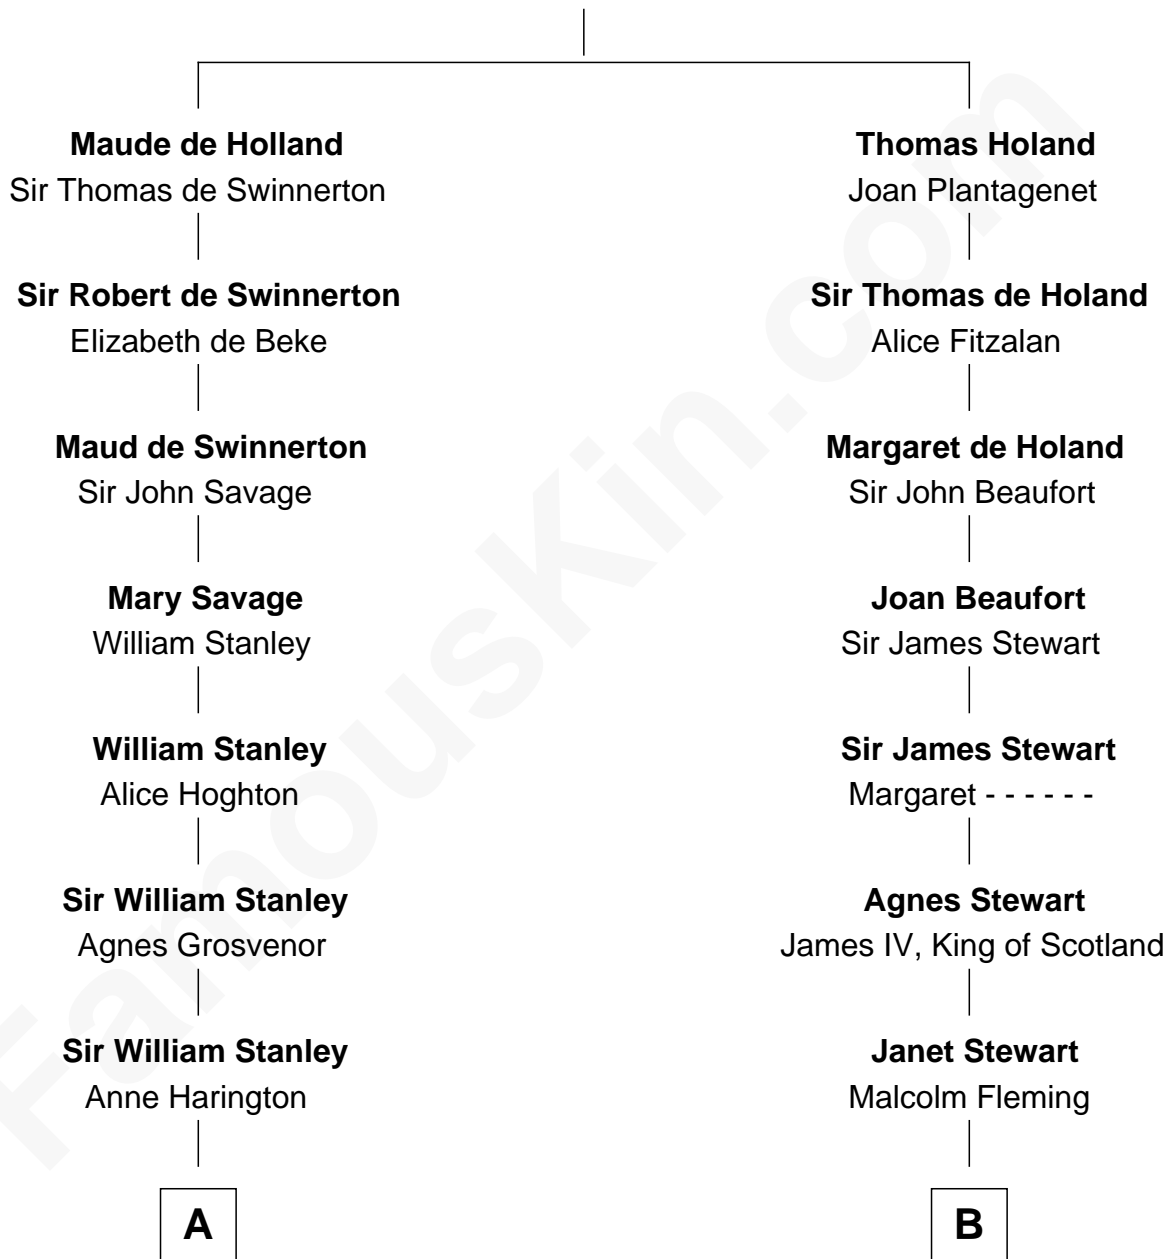

FamousKin.com Relationship Chart of

Edward Lloyd V

13th Governor of Maryland

15th cousin 6 times removed of

Hugh Grant

Movie Actor

Sir Robert de Holland

Maude la Zouche

C

—
Cyril Randolph

Frances Selina Hervey

—
Felton George Randolph

Emily Margaret Nepean

—
Margaret Isobel Randolph

John Cassilis MacLean

—
Fynvola Susan MacLean