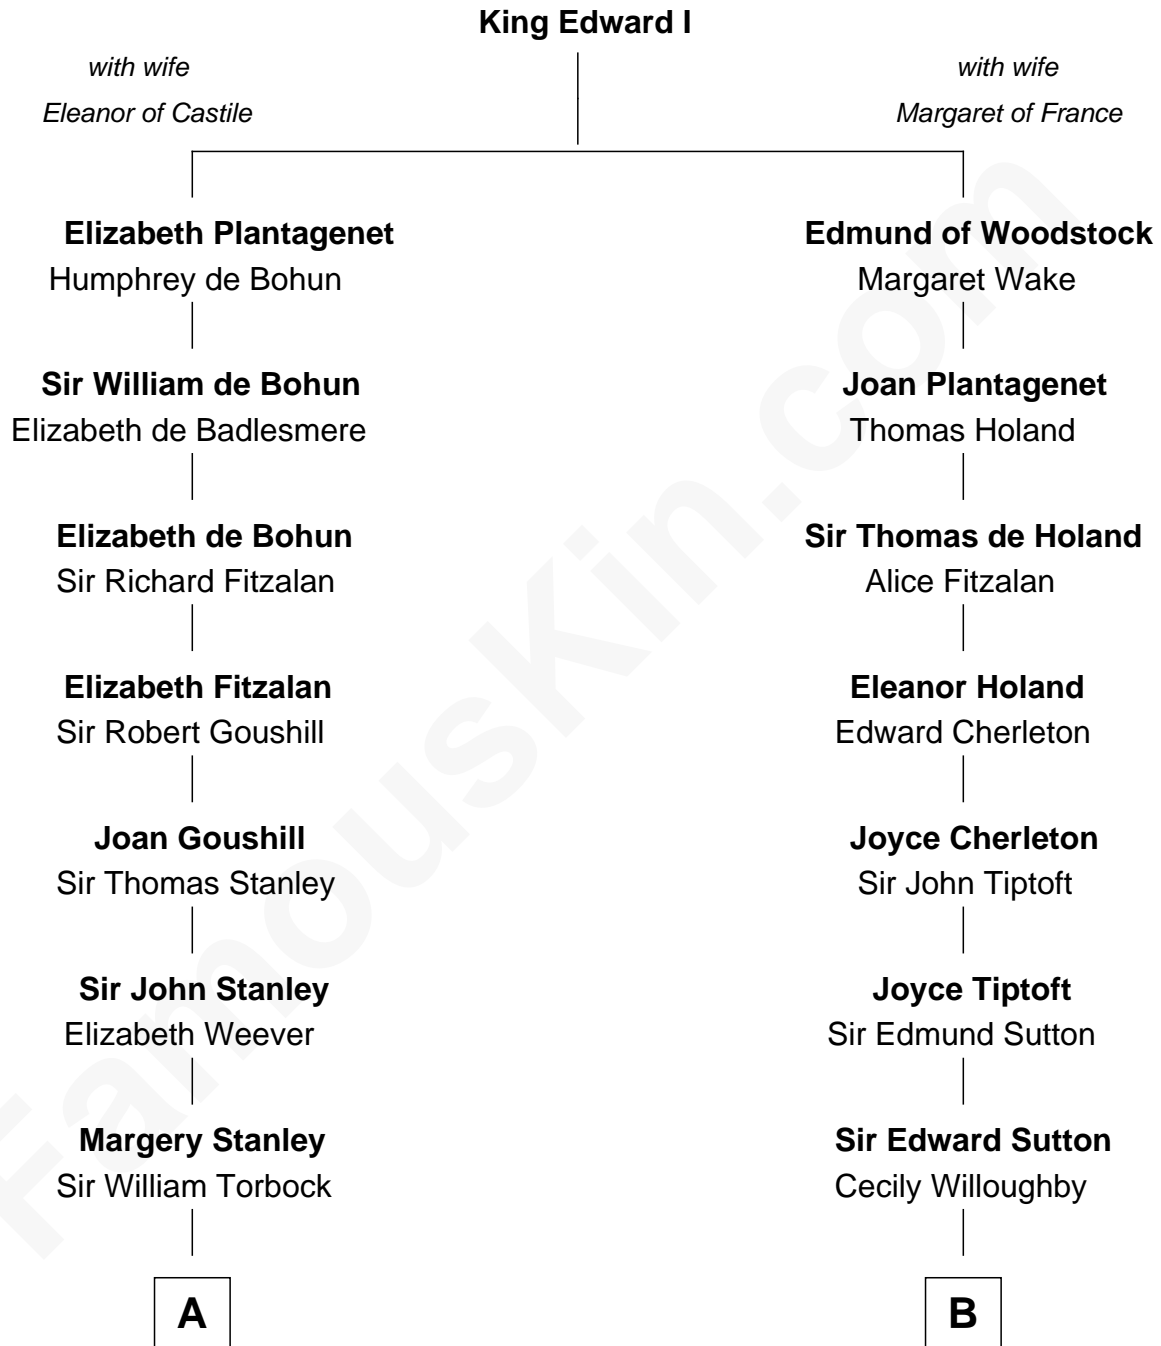

FamousKin.com Relationship Chart of

Edward Lloyd V

13th Governor of Maryland

16th cousin 5 times removed of

George Hamilton

TV and Movie Actor

C

William C. Gilman

Mary Ann Stevens

George C. Gilman

Elizabeth Melissa Lane

Lillian C. Gilman

Harry Fuller Hamilton

George William Hamilton

Anne Lucille Stevens

George Hamilton