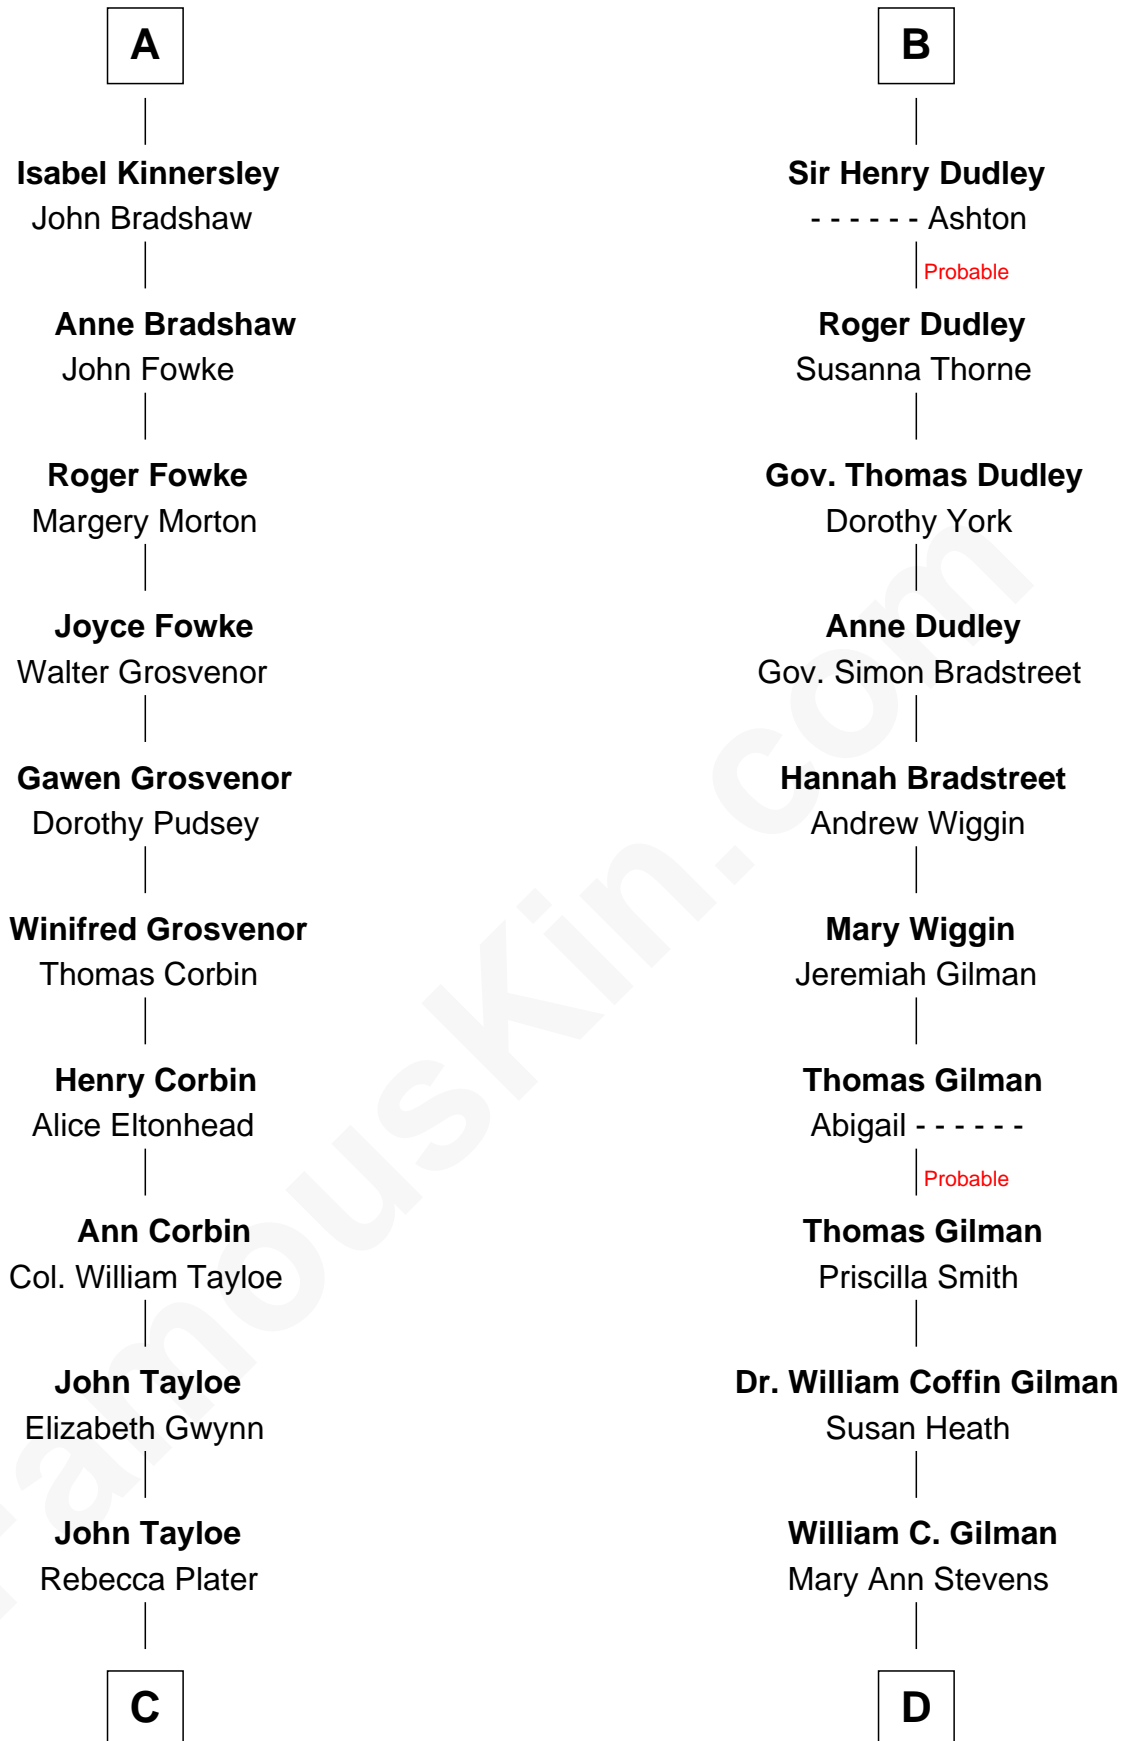

FamousKin.com Relationship Chart of

Edward Lloyd V

13th Governor of Maryland

18th cousin 2 times removed of

George Hamilton

TV and Movie Actor

Sir William de Ros
Margery de Badlesmere

C

Elizabeth Tayloe
Col. Edward Lloyd

Edward Lloyd V
13th Governor of Maryland

D

George C. Gilman
Elizabeth Melissa Lane

Lillian C. Gilman
Harry Fuller Hamilton

George William Hamilton
Anne Lucille Stevens

George Hamilton
TV and Movie Actor