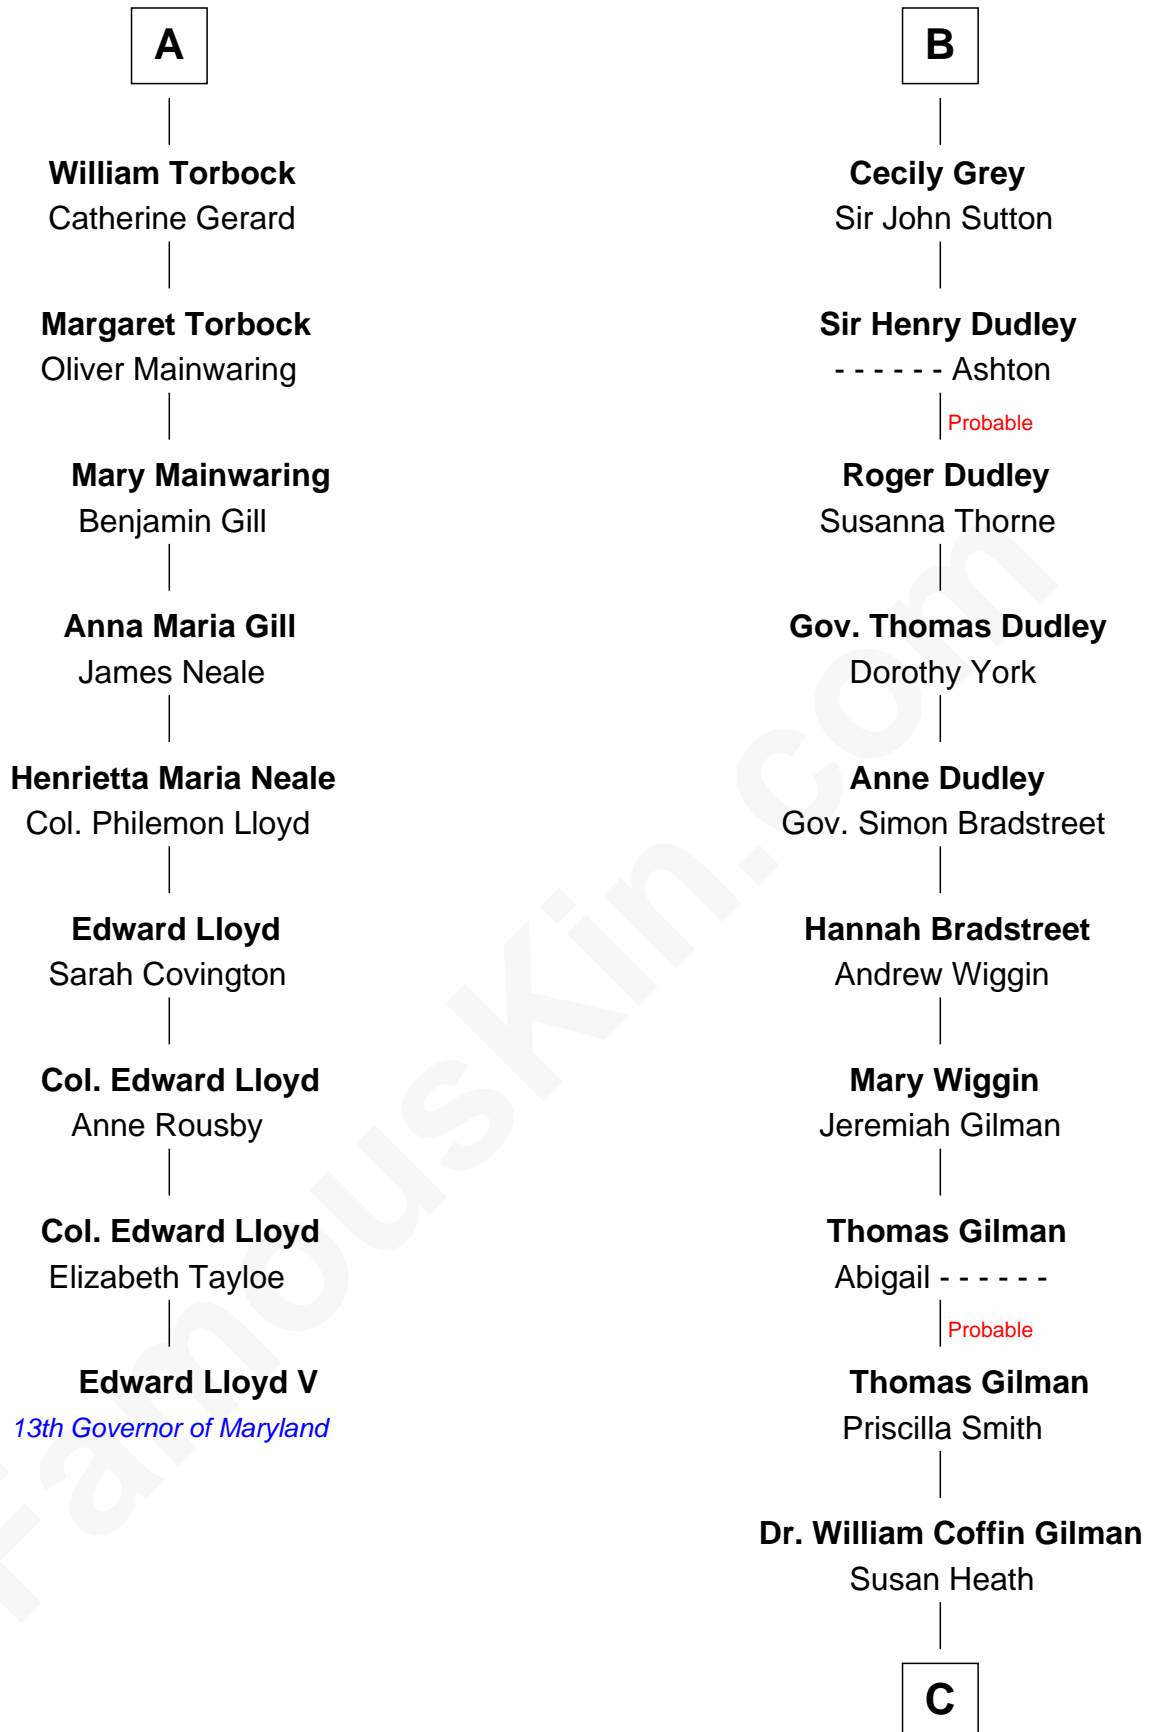

FamousKin.com Relationship Chart of

Edward Lloyd V

13th Governor of Maryland

15th cousin 6 times removed of

George Hamilton

TV and Movie Actor

Bartholomew de Badlesmere

Margaret de Clare

Sir John Stanley

Elizabeth Weever

Margery Stanley

Sir William Torbock

Thomas Torbock

Elizabeth Moore

A

Margery de Badlesmere

Elizabeth Harington

William Bonville

Katherine Neville

Cecily Bonville

Thomas Grey

B

C

William C. Gilman

Mary Ann Stevens

George C. Gilman

Elizabeth Melissa Lane

Lillian C. Gilman

Harry Fuller Hamilton

George William Hamilton

Anne Lucille Stevens

George Hamilton