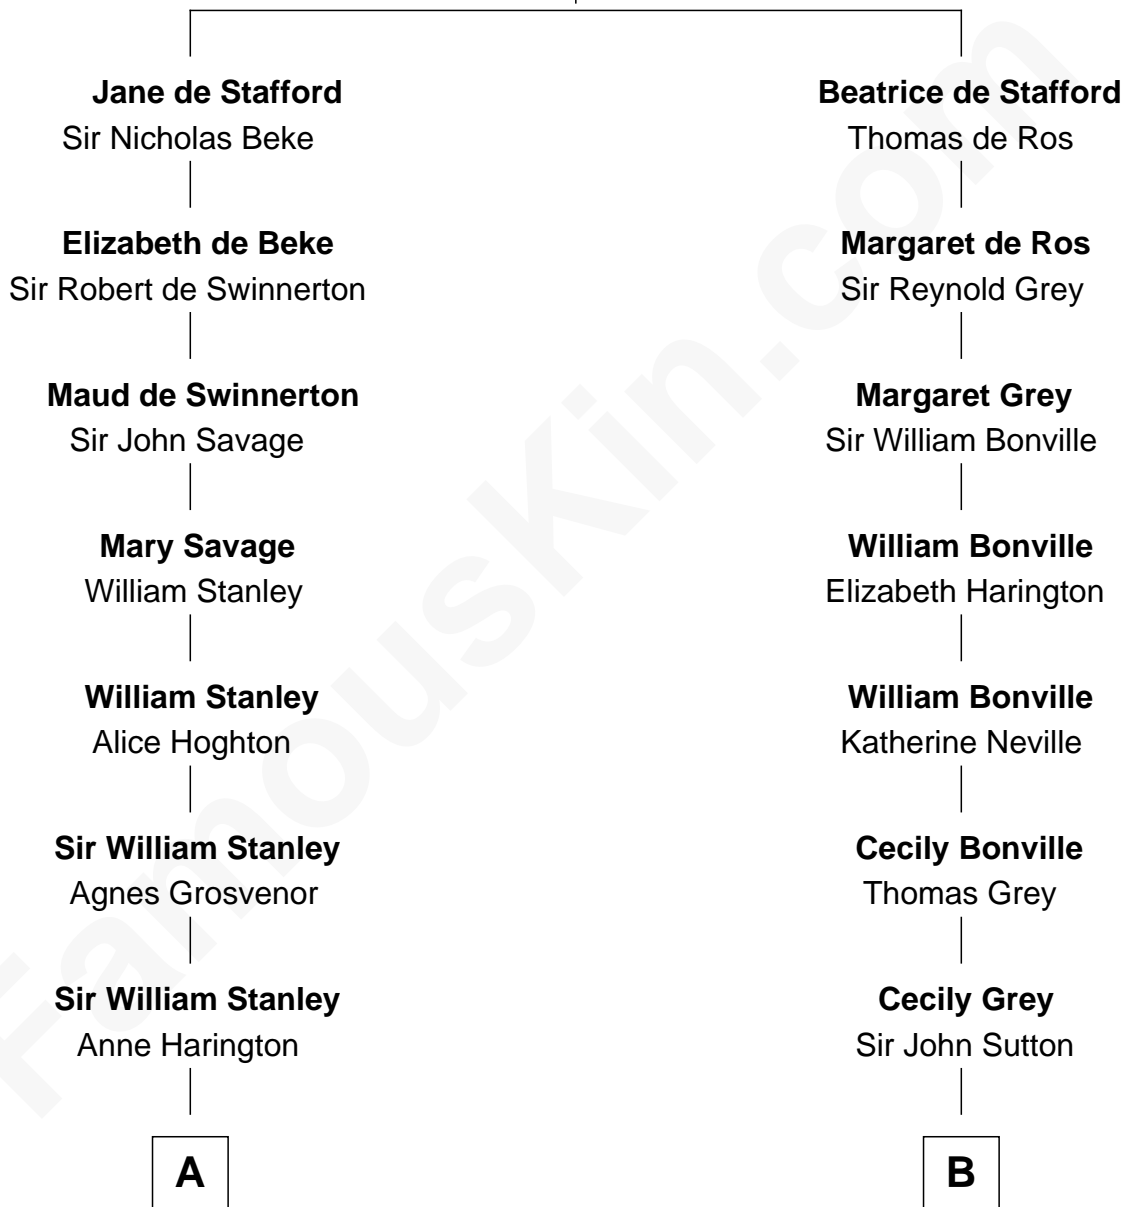

# FamousKin.com Relationship Chart of

**Edward Lloyd V**

*13th Governor of Maryland*

15th cousin 5 times removed of

**George Hamilton**

*TV and Movie Actor*

**Ralph de Stafford**

*with wife  
Katherine de Hastang*

*with wife  
Margaret de Audley*

**C**

**George C. Gilman**  
Elizabeth Melissa Lane

**Lillian C. Gilman**  
Harry Fuller Hamilton

**George William Hamilton**  
Anne Lucille Stevens

**George Hamilton**  
*TV and Movie Actor*