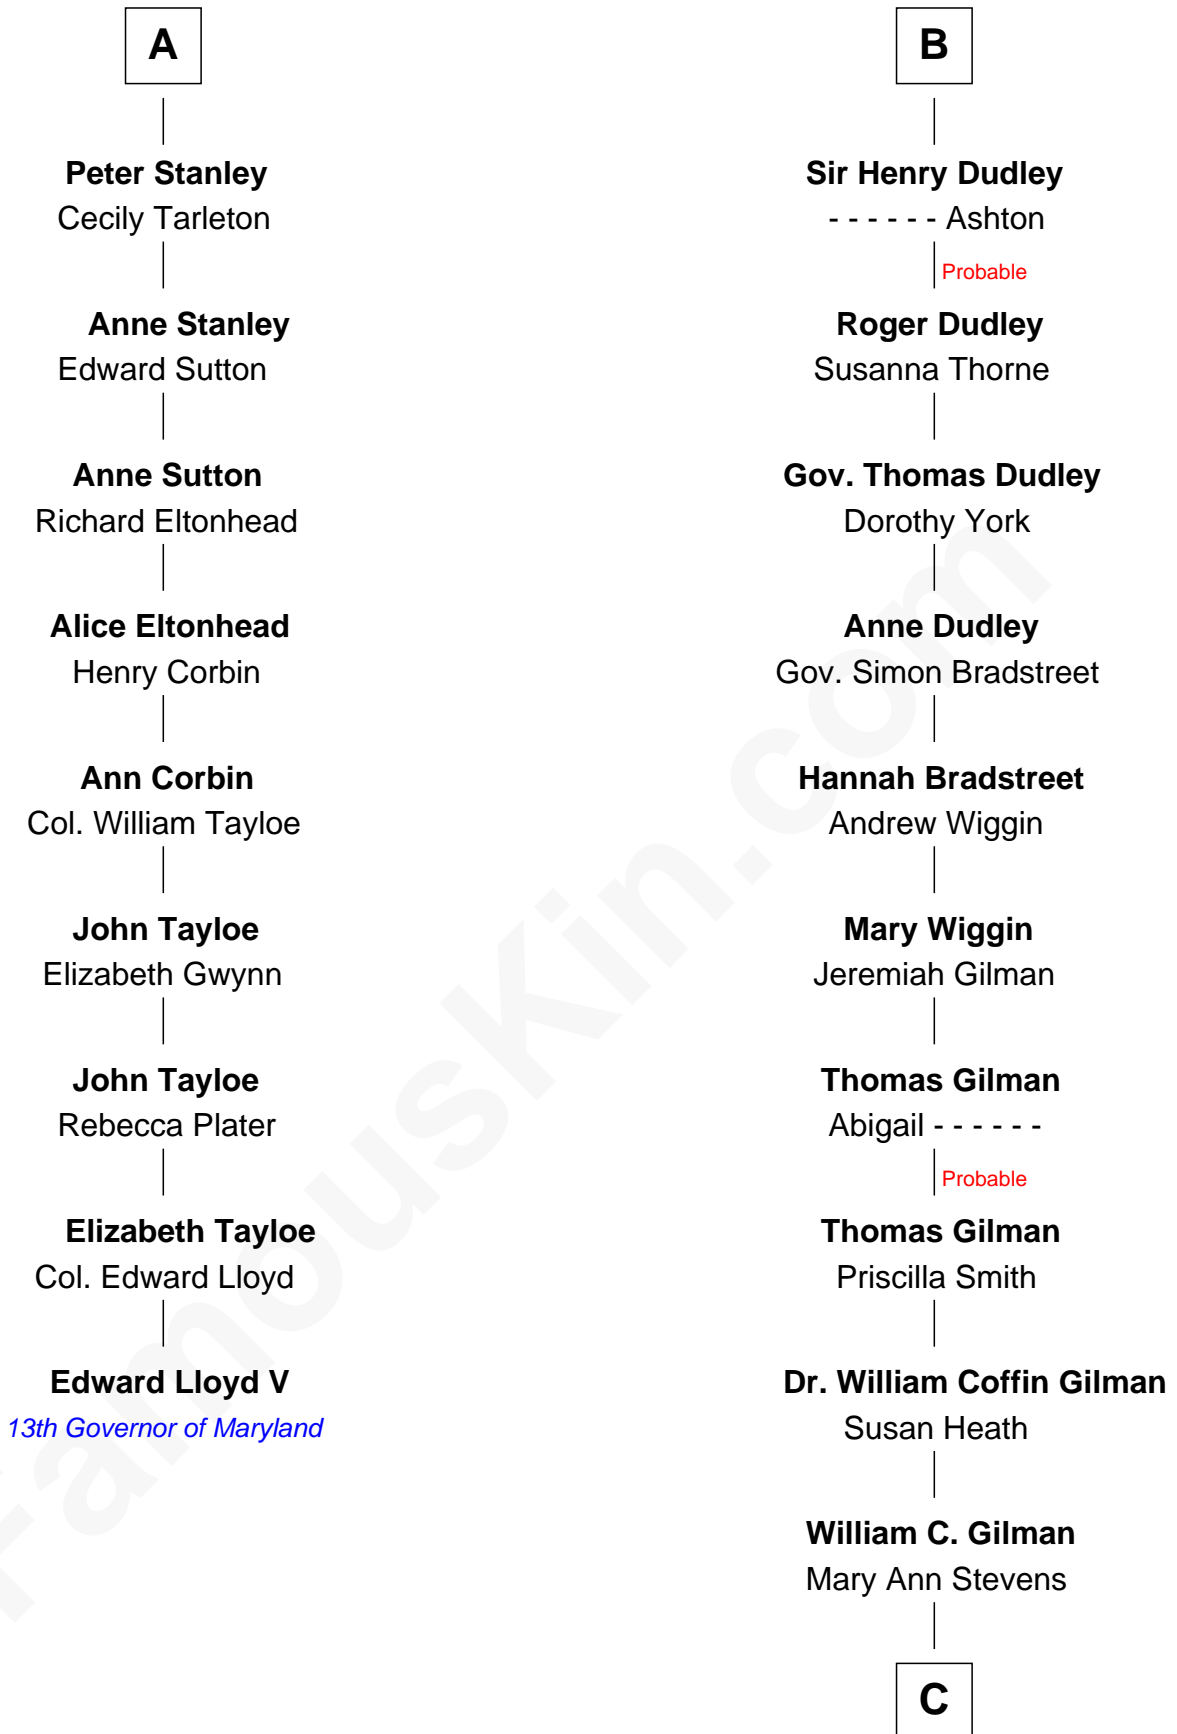

# FamousKin.com Relationship Chart of

**Edward Lloyd V**

*13th Governor of Maryland*

15th cousin 5 times removed of

**George Hamilton**

*TV and Movie Actor*

**Ralph de Stafford**

*with wife  
Katherine de Hastang*

*with wife  
Margaret de Audley*

**C**

**George C. Gilman**  
Elizabeth Melissa Lane

**Lillian C. Gilman**  
Harry Fuller Hamilton

**George William Hamilton**  
Anne Lucille Stevens

**George Hamilton**  
*TV and Movie Actor*