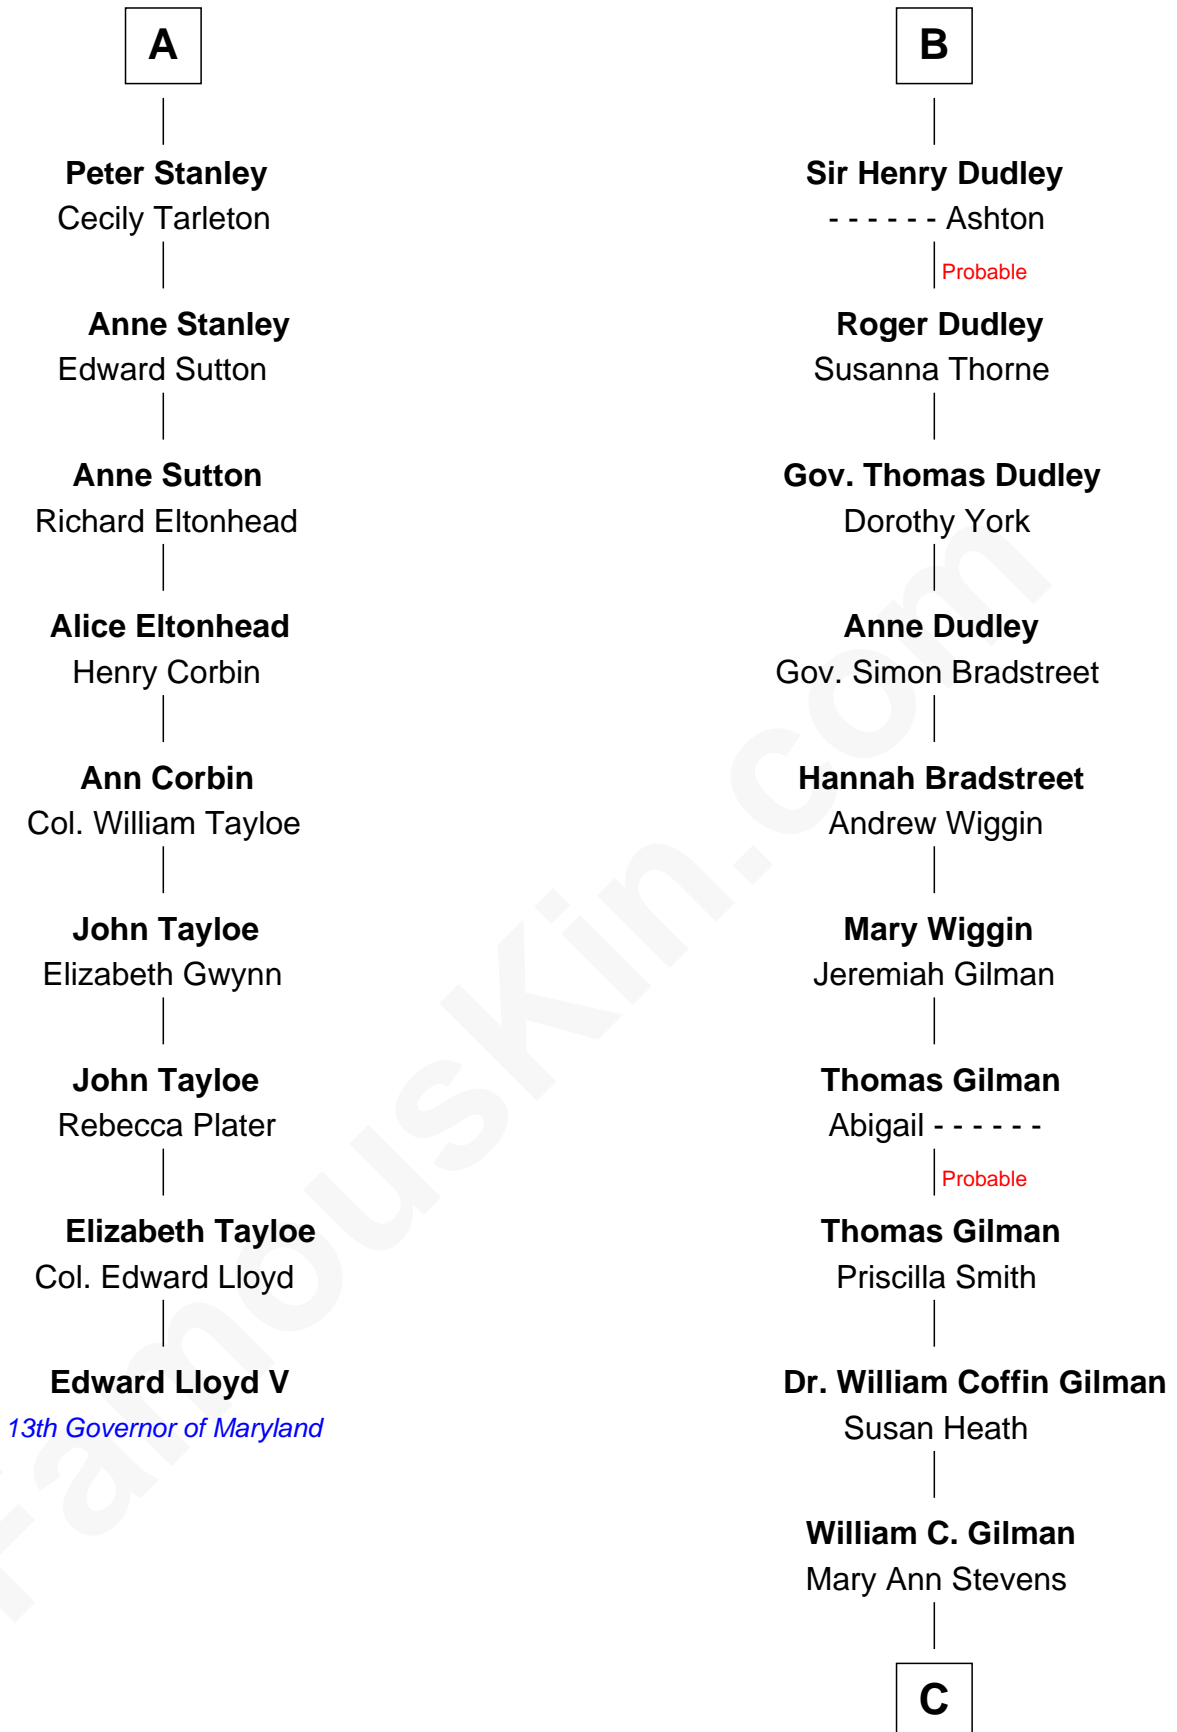

# FamousKin.com Relationship Chart of

**Edward Lloyd V**

*13th Governor of Maryland*

15th cousin 5 times removed of

**George Hamilton**

*TV and Movie Actor*

**Sir Robert de Holland**

Maude la Zouche

**C**

**George C. Gilman**  
Elizabeth Melissa Lane

**Lillian C. Gilman**  
Harry Fuller Hamilton

**George William Hamilton**  
Anne Lucille Stevens

**George Hamilton**  
*TV and Movie Actor*