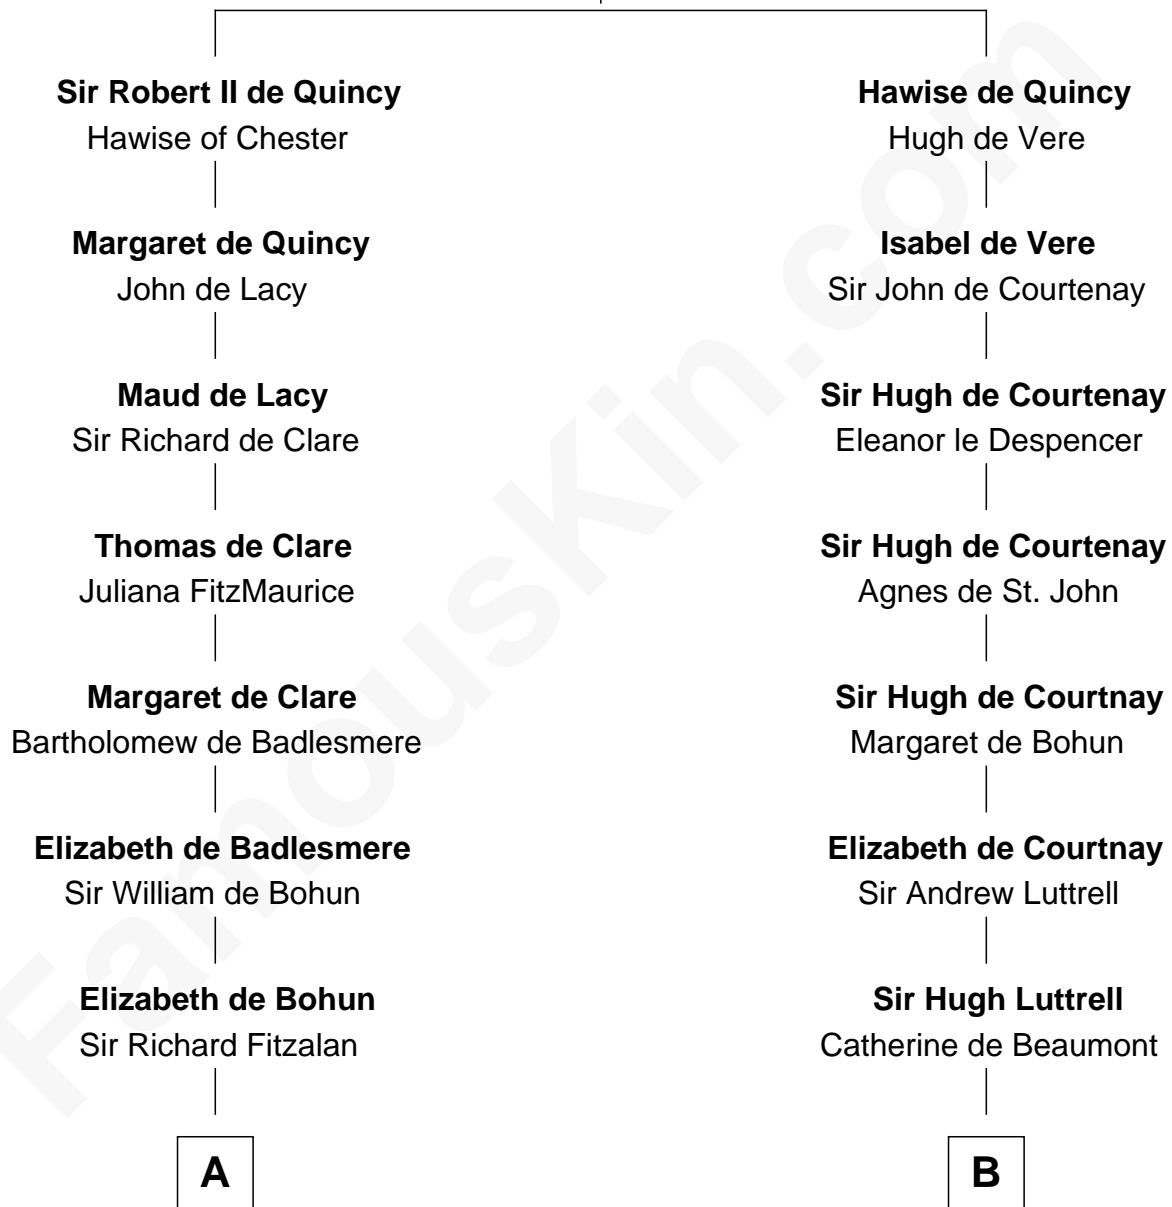

# FamousKin.com Relationship Chart of

**Edward Lloyd V**

*13th Governor of Maryland*

20th cousin of

**Herman Melville**

*Author of Moby Dick*

**Saher de Quincy**  
Margaret de Beaumont

**C**

**Edward Lloyd**  
Sarah Covington

**Col. Edward Lloyd**  
Anne Rousby

**Col. Edward Lloyd**  
Elizabeth Tayloe

**Edward Lloyd V**  
*13th Governor of Maryland*

**D**

**Mercy Greenleaf**  
John Scollay

**Priscilla Scollay**  
Thomas Melville